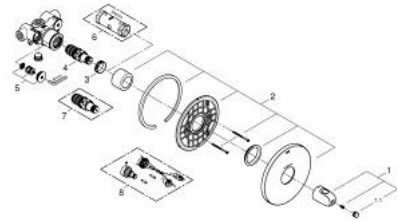

### PRODUCT DESCRIPTION

- Colour: chrome
- concealed installation set
- consisting of:
  - concealed body
  - (34 213 000)
  - GROHE FastFixation escutcheon with covered shaft sealing and covered fixing
  - GROHE TurboStat - compact cartridge with wax thermoelement
  - GROHE LongLife finish
  - GROHE MetalGrip ergonomically shaped metal handles
  - GROHE SafeStop safety button at 38°C
  - GROHE SafeStop Plus optional temperature limiter at 43°C included
  - min. recommended pressure 1.0 bar

### SPARE PARTS, februar 2014 – now

- 1: Temperature control handle (Spare part-nr. 47973000)
  - 1.1: Cover cap (Spare part-nr. 4797400M)
  - 2: Escutcheon (Spare part-nr. 47808000)
  - 3: Fitting ring (Spare part-nr. 47743000)
  - 4: Thermostatic compact cartridge 1/2" (Spare part-nr. 47439000)
  - 5: Non-return valve (Spare part-nr. 47753000)
  - 6: Socket spanner (Spare part-nr. 19332000)\*
  - 7: GROHE TurboStat cartridge 1/2" (Spare part-nr. 47175000)\*
  - 8: Extension set 27.5 mm (Spare part-nr. 47200000)\*
- \* Optional accessories