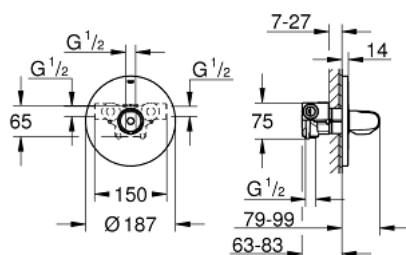

### PRODUCT DESCRIPTION

- Colour: chrome
- concealed installation set
- consisting of:
  - concealed body
  - (34 213 000)
  - GROHE FastFixation escutcheon with covered shaft sealing and covered fixing
  - GROHE TurboStat - compact cartridge with wax thermoelement
  - GROHE LongLife finish
  - GROHE MetalGrip ergonomically shaped metal handles
  - GROHE SafeStop safety button at 38°C
  - GROHE SafeStop Plus optional temperature limiter at 43°C included
  - min. recommended pressure 1.0 bar

### SPARE PARTS, februar 2014 – now

- 1: Temperature control handle (Spare part-nr. 47973000)
  - 1.1: Cover cap (Spare part-nr. 4797400M)
  - 2: Escutcheon (Spare part-nr. 47808000)
  - 3: Fitting ring (Spare part-nr. 47743000)
  - 4: Thermostatic compact cartridge 1/2" (Spare part-nr. 47439000)
  - 5: Non-return valve (Spare part-nr. 47753000)
  - 6: Socket spanner (Spare part-nr. 19332000)\*
  - 7: GROHE TurboStat cartridge 1/2" (Spare part-nr. 47175000)\*
  - 8: Extension set 27.5 mm (Spare part-nr. 47200000)\*
- \* Optional accessories