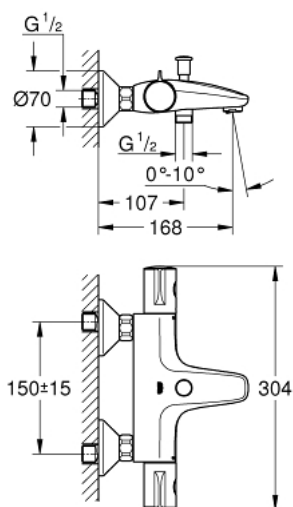

34 576 000 GROHTHERM 800 TERMOSTATSKI MEŠALNIK ZA KAD – 1/2"

PRODUCT DESCRIPTION

- Colour: chrome
- wall mounted
- GROHE LongLife finish
- GROHE TurboStat - compact cartridge with wax thermoelement
- GROHE SafeStop safety button at 38°C
- GROHE SafeStop Plus optional temperature limiter at 43°C included
- integrated mixed water shut off
- automatic diverter: bath/shower
- volume handle with GROHE EcoButton (economy button with individually adjustable economy stop)
- ceramic headpart 1/2", 180°
- shower bottom outlet 1/2"
- adjustable mousseur
- built-in non return valves
- dirt strainers
- protected against backflow
- S-unions
- metal escutcheon

34 576 000 GROHTHERM 800 TERMOSTATSKI MEŠALNIK ZA KAD – 1/2"

SPARE PARTS, marec 2014 – now

- 1: Temperature control handle (Spare part-nr. 47981000)
- 2: Fitting ring (Spare part-nr. 47743000)
- 3: Thermostatic compact cartridge 1/2" (Spare part-nr. 47439000)
- 4: Shut-off handle (Spare part-nr. 47980000)
- 5: Ceramic headpart 1/2" (Spare part-nr. 45346000)
- 5.1: O-ring Ø 18.2 x Ø 1.7 (Spare part-nr. 0392400M)
- 6: s-union (Spare part-nr. 47888000)
- 7: Flow straightener (Spare part-nr. 48256000)
- 8: Diverter knob (Spare part-nr. 65648000)
- 9: Diverter (Spare part-nr. 65655000)
- 10: Socket spanner (Spare part-nr. 19332000)*
- 11: GROHE TurboStat cartridge 1/2" (Spare part-nr. 47175000)*