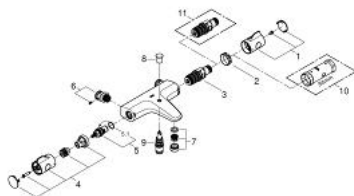

34 576 000 GROHTHERM 800 TERMOSTATSKI MEŠALNIK ZA KAD – 1/2"

PRODUCT DESCRIPTION

- Colour: chrome
- wall mounted
- GROHE LongLife finish
- GROHE TurboStat - compact cartridge with wax thermoelement
- GROHE SafeStop safety button at 38°C
- GROHE SafeStop Plus optional temperature limiter at 43°C included
- integrated mixed water shut off
- automatic diverter: bath/shower
- volume handle with GROHE EcoButton (economy button with individually adjustable economy stop)
- ceramic headpart 1/2", 180°
- shower bottom outlet 1/2"
- adjustable mousseur
- built-in non return valves
- dirt strainers
- protected against backflow
- S-unions
- metal escutcheon

34 576 000 GROHTHERM 800 TERMOSTATSKI MEŠALNIK ZA KAD – 1/2"

SPARE PARTS, marec 2014 – now

- 1: Temperature control handle (Spare part-nr. 47981000)
- 2: Fitting ring (Spare part-nr. 47743000)
- 3: Thermostatic compact cartridge 1/2" (Spare part-nr. 47439000)
- 4: Shut-off handle (Spare part-nr. 47980000)
- 5: Ceramic headpart 1/2" (Spare part-nr. 45346000)
- 5.1: O-ring Ø 18.2 x Ø 1.7 (Spare part-nr. 0392400M)
- 6: s-union (Spare part-nr. 47888000)
- 7: Flow straightener (Spare part-nr. 48256000)
- 8: Diverter knob (Spare part-nr. 65648000)
- 9: Diverter (Spare part-nr. 65655000)
- 10: Socket spanner (Spare part-nr. 19332000)*
- 11: GROHE TurboStat cartridge 1/2" (Spare part-nr. 47175000)*