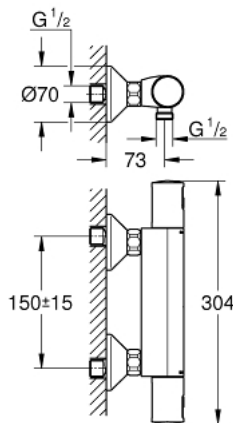

## 34 594 000 PRECISION START THERMOSTATIC SHOWER MIXER 1/2"

### PRODUCT DESCRIPTION

- Colour: chrome
- wall mounted
- GROHE LongLife finish
- GROHE TurboStat - compact cartridge with wax thermostatic element
- GROHE SafeStop safety button at 38°C
- GROHE SafeStop Plus optional temperature limiter at 43°C included
- volume handle with GROHE EcoButton (economy button with individually adjustable economy stop)
- integrated mixed water shut off
- ceramic headpart 1/2", 180°
- shower bottom outlet 1/2"
- built-in non return valves
- dirt strainers
- S-unions
- metal escutcheon
- protected against backflow
- GROHE QuickSpanner included in chrome variant only

### SPARE PARTS, julij 2018 – now

- 1: Handle (Spare part-nr. 47728000)
- 1.1: Cover cap (Spare part-nr. 6458500M)
- 2: Fitting ring (Spare part-nr. 47743000)
- 3: Thermostatic compact cartridge 1/2" (Spare part-nr. 47439000)
- 4: Ceramic headpart 1/2" (Spare part-nr. 45346000)
- 4.1: O-ring  $\varnothing$  18.2 x  $\varnothing$  1.7 (Spare part-nr. 0392400M)
- 5: Non-return valve (Spare part-nr. 47189000)
- 5.1: Dirt strainer (Spare part-nr. 0726400M)
- 5.2: Non-return valve (Spare part-nr. 08565000)
- 5.3: O-ring  $\varnothing$  17 x  $\varnothing$  2 (Spare part-nr. 0305500M)
- 6: S-union (Spare part-nr. 12075000)
- 6.1: Seal (Spare part-nr. 0138600M)
- 6.2: Escutcheon (Spare part-nr. 0221000M)
- 7: Non-return valve (Spare part-nr. 08565000)
- 8: Extension 3/4", 20 mm (Spare part-nr. 0713000M)\*
- 9: GROHE TurboStat cartridge 1/2" (Spare part-nr. 47175000)\*
- 10: Socket spanner (Spare part-nr. 19332000)\*
- 11: Special spanner (Spare part-nr. 19377000)\*