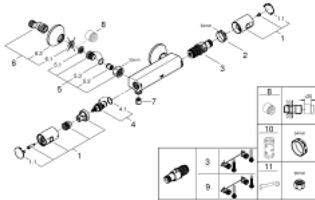

## 34 594 000 PRECISION START THERMOSTATIC SHOWER MIXER 1/2"

### PRODUCT DESCRIPTION

- Colour: chrome
- wall mounted
- GROHE LongLife finish
- GROHE TurboStat - compact cartridge with wax thermostatic element
- GROHE SafeStop safety button at 38°C
- GROHE SafeStop Plus optional temperature limiter at 43°C included
- volume handle with GROHE EcoButton (economy button with individually adjustable economy stop)
- integrated mixed water shut off
- ceramic headpart 1/2", 180°
- shower bottom outlet 1/2"
- built-in non return valves
- dirt strainers
- S-unions
- metal escutcheon
- protected against backflow
- GROHE QuickSpanner included in chrome variant only

### SPARE PARTS, julij 2018 – now

- 1: Handle (Spare part-nr. 47728000)
- 1.1: Cover cap (Spare part-nr. 6458500M)
- 2: Fitting ring (Spare part-nr. 47743000)
- 3: Thermostatic compact cartridge 1/2" (Spare part-nr. 47439000)
- 4: Ceramic headpart 1/2" (Spare part-nr. 45346000)
- 4.1: O-ring  $\varnothing$  18.2 x  $\varnothing$  1.7 (Spare part-nr. 0392400M)
- 5: Non-return valve (Spare part-nr. 47189000)
- 5.1: Dirt strainer (Spare part-nr. 0726400M)
- 5.2: Non-return valve (Spare part-nr. 08565000)
- 5.3: O-ring  $\varnothing$  17 x  $\varnothing$  2 (Spare part-nr. 0305500M)
- 6: S-union (Spare part-nr. 12075000)
- 6.1: Seal (Spare part-nr. 0138600M)
- 6.2: Escutcheon (Spare part-nr. 0221000M)
- 7: Non-return valve (Spare part-nr. 08565000)
- 8: Extension 3/4", 20 mm (Spare part-nr. 0713000M)\*
- 9: GROHE TurboStat cartridge 1/2" (Spare part-nr. 47175000)\*
- 10: Socket spanner (Spare part-nr. 19332000)\*
- 11: Special spanner (Spare part-nr. 19377000)\*