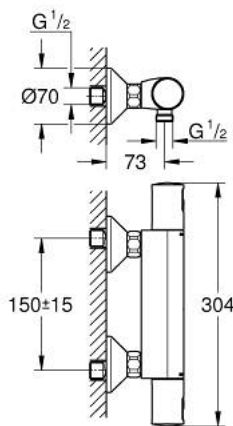

## 34 594 243 0 PRECISION START THERMOSTATIC SHOWER MIXER 1/2"

### PRODUCT DESCRIPTION

- Colour: Matte Black
- wall mounted
- GROHE TurboStat - compact cartridge with wax thermoelement
- GROHE SafeStop safety button at 38°C
- GROHE SafeStop Plus optional temperature limiter at 43°C included
- volume handle with FlowControl Button (button with individually adjustable stop)
- integrated mixed water shut off
- ceramic headpart 1/2", 180°
- shower bottom outlet 1/2"
- built-in non return valves
- dirt strainers
- S-unions
- metal escutcheon
- protected against backflow

### SPARE PARTS, marec 2022 – now

- 1: Handle (Spare part-nr. 477282430)
- 1.1: Cover cap (Spare part-nr. 64585243M)
- 2: Fitting ring (Spare part-nr. 47743000)
- 3: Thermostatic compact cartridge 1/2" (Spare part-nr. 47439000)
- 4: Ceramic headpart 1/2" (Spare part-nr. 45346000)
- 4.1: O-ring Ø 18.2 x Ø 1.7 (Spare part-nr. 0392400M)
- 5: Non-return valve (Spare part-nr. 471892430)
- 5.1: Dirt strainer (Spare part-nr. 0726400M)
- 5.2: Non-return valve (Spare part-nr. 08565000)
- 5.3: O-ring Ø 17 x Ø 2 (Spare part-nr. 0305500M)
- 6: S-union (Spare part-nr. 120752430)
- 6.1: Seal (Spare part-nr. 0138600M)
- 6.2: Escutcheon (Spare part-nr. 02210243M)
- 7: Non-return valve (Spare part-nr. 08565000)
- 8: Extension 3/4", 20 mm (Spare part-nr. 0713000M)\*
- 9: GROHE TurboStat cartridge 1/2" (Spare part-nr. 47175000)\*
- 10: Socket spanner (Spare part-nr. 19332000)\*
- 11: Special spanner (Spare part-nr. 19377000)\*