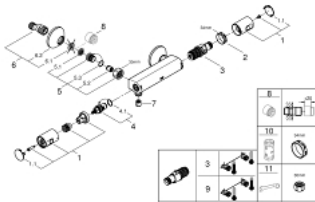

## 34 594 243 0 PRECISION START THERMOSTATIC SHOWER MIXER 1/2"

### PRODUCT DESCRIPTION

- Colour: Matte Black
- wall mounted
- GROHE TurboStat - compact cartridge with wax thermoelement
- GROHE SafeStop safety button at 38°C
- GROHE SafeStop Plus optional temperature limiter at 43°C included
- volume handle with FlowControl Button (button with individually adjustable stop)
- integrated mixed water shut off
- ceramic headpart 1/2", 180°
- shower bottom outlet 1/2"
- built-in non return valves
- dirt strainers
- S-unions
- metal escutcheon
- protected against backflow

### SPARE PARTS, marec 2022 – now

- 1: Handle (Spare part-nr. 477282430)
- 1.1: Cover cap (Spare part-nr. 64585243M)
- 2: Fitting ring (Spare part-nr. 47743000)
- 3: Thermostatic compact cartridge 1/2" (Spare part-nr. 47439000)
- 4: Ceramic headpart 1/2" (Spare part-nr. 45346000)
- 4.1: O-ring Ø 18.2 x Ø 1.7 (Spare part-nr. 0392400M)
- 5: Non-return valve (Spare part-nr. 471892430)
- 5.1: Dirt strainer (Spare part-nr. 0726400M)
- 5.2: Non-return valve (Spare part-nr. 08565000)
- 5.3: O-ring Ø 17 x Ø 2 (Spare part-nr. 0305500M)
- 6: S-union (Spare part-nr. 120752430)
- 6.1: Seal (Spare part-nr. 0138600M)
- 6.2: Escutcheon (Spare part-nr. 02210243M)
- 7: Non-return valve (Spare part-nr. 08565000)
- 8: Extension 3/4", 20 mm (Spare part-nr. 0713000M)\*
- 9: GROHE TurboStat cartridge 1/2" (Spare part-nr. 47175000)\*
- 10: Socket spanner (Spare part-nr. 19332000)\*
- 11: Special spanner (Spare part-nr. 19377000)\*