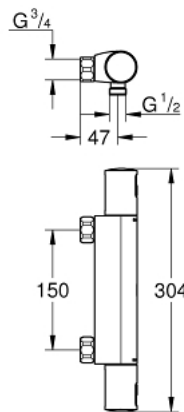

## 34 595 000 **PRECISION START THERMOSTATIC SHOWER MIXER 1/2"**

### PRODUCT DESCRIPTION

- Colour: chrome
- wall mounted
- GROHE LongLife finish
- GROHE TurboStat - compact cartridge with wax thermostatic element
- GROHE SafeStop safety button at 38°C
- volume handle with GROHE EcoButton (economy button with individually adjustable economy stop)
- integrated mixed water shut off
- ceramic headpart 1/2", 180°
- shower bottom outlet 1/2"
- built-in non return valves
- dirt strainers
- without connection unions
- protected against backflow
- GROHE QuickSpanner included in chrome variant only

### **SPARE PARTS**, julij 2018 – now

- 1: Handle (Spare part-nr. 47728000)
- 1.1: Cover cap (Spare part-nr. 6458500M)
- 2: Fitting ring (Spare part-nr. 47743000)
- 3: Thermostatic compact cartridge 1/2" (Spare part-nr. 47439000)
- 4: Ceramic headpart 1/2" (Spare part-nr. 45346000)
- 4.1: O-ring  $\varnothing$  18.2 x  $\varnothing$  1.7 (Spare part-nr. 0392400M)
- 5: Non-return valve (Spare part-nr. 47189000)
- 5.1: Dirt strainer (Spare part-nr. 0726400M)
- 5.2: Non-return valve (Spare part-nr. 08565000)
- 5.3: O-ring  $\varnothing$  17 x  $\varnothing$  2 (Spare part-nr. 0305500M)
- 6: GROHE TurboStat cartridge 1/2" (Spare part-nr. 47175000)\*
- 7: Socket spanner (Spare part-nr. 19332000)\*
- 8: Special spanner (Spare part-nr. 19377000)\*