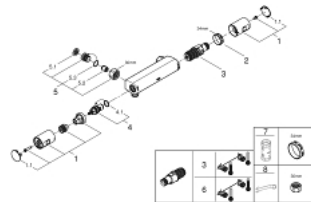

### PRODUCT DESCRIPTION

- Colour: chrome
- wall mounted
- GROHE LongLife finish
- GROHE TurboStat - compact cartridge with wax thermostatic element
- GROHE SafeStop safety button at 38°C
- volume handle with GROHE EcoButton (economy button with individually adjustable economy stop)
- integrated mixed water shut off
- ceramic headpart 1/2", 180°
- shower bottom outlet 1/2"
- built-in non return valves
- dirt strainers
- without connection unions
- protected against backflow
- GROHE QuickSpanner included in chrome variant only

### **SPARE PARTS**, julij 2018 – now

- 1: Handle (Spare part-nr. 47728000)
- 1.1: Cover cap (Spare part-nr. 6458500M)
- 2: Fitting ring (Spare part-nr. 47743000)
- 3: Thermostatic compact cartridge 1/2" (Spare part-nr. 47439000)
- 4: Ceramic headpart 1/2" (Spare part-nr. 45346000)
- 4.1: O-ring  $\varnothing$  18.2 x  $\varnothing$  1.7 (Spare part-nr. 0392400M)
- 5: Non-return valve (Spare part-nr. 47189000)
- 5.1: Dirt strainer (Spare part-nr. 0726400M)
- 5.2: Non-return valve (Spare part-nr. 08565000)
- 5.3: O-ring  $\varnothing$  17 x  $\varnothing$  2 (Spare part-nr. 0305500M)
- 6: GROHE TurboStat cartridge 1/2" (Spare part-nr. 47175000)\*
- 7: Socket spanner (Spare part-nr. 19332000)\*
- 8: Special spanner (Spare part-nr. 19377000)\*