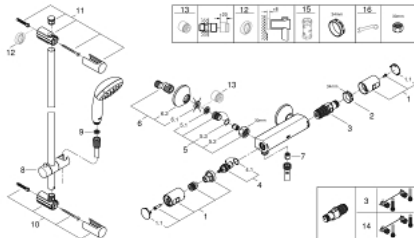

### PRODUCT DESCRIPTION

- Colour: chrome
- with shower set
- consisting of:
  - Precision Start thermostatic shower mixer 1/2" (34 594)
  - Vitalio Start 100 shower set, 1-spray, 600 mm (27 942)
  - GROHE EcoJoy - Less water, perfect flow
  - Inner WaterGuide - inner insulation for surface protection
  - GROHE DreamSpray - perfect spray pattern
  - GROHE LongLife finish
  - GROHE SpeedClean - effortless limescale removal
  - ShockProof silicone ring prevents damages caused by shower falling
  - suitable for screwing (including screws and dowels) or gluing (GROHE QuickGlue S 41 247 000 sold separately - 2 x needed)
- holding force: max. 20 kg
- the specified holding capacity is valid for static (slowly applied) load and intended use only
- 

### SPARE PARTS, julij 2018 – now

- 1: Handle (Spare part-nr. 47728000)
- 1.1: Cover cap (Spare part-nr. 6458500M)
- 2: Fitting ring (Spare part-nr. 47743000)
- 3: Thermostatic compact cartridge 1/2" (Spare part-nr. 47439000)
- 4: Ceramic headpart 1/2" (Spare part-nr. 45346000)
- 4.1: O-ring  $\varnothing$  18.2 x  $\varnothing$  1.7 (Spare part-nr. 0392400M)
- 5: Non-return valve (Spare part-nr. 47189000)
- 5.1: Dirt strainer (Spare part-nr. 0726400M)
- 5.2: Non-return valve (Spare part-nr. 08565000)
- 5.3: O-ring  $\varnothing$  17 x  $\varnothing$  2 (Spare part-nr. 0305500M)
- 6: S-union (Spare part-nr. 12075000)
- 6.1: Seal (Spare part-nr. 0138600M)
- 6.2: Escutcheon (Spare part-nr. 0221000M)
- 7: Non-return valve (Spare part-nr. 08565000)
- 8: Glide element (Spare part-nr. 12140000)
- 9: Dirt strainer (Spare part-nr. 0700200M)
- 10: Shower rail holder (Spare part-nr. 48095000)
- 11: Shower rail holder (Spare part-nr. 48097000)
- 12: Compensation disc (Spare part-nr. 48051000)\*
- 13: Extension 3/4", 20 mm (Spare part-nr. 0713000M)\*
- 14: GROHE TurboStat cartridge 1/2" (Spare part-nr. 47175000)\*
- 15: Socket spanner (Spare part-nr. 19332000)\*
- 16: Special spanner (Spare part-nr. 19377000)\*