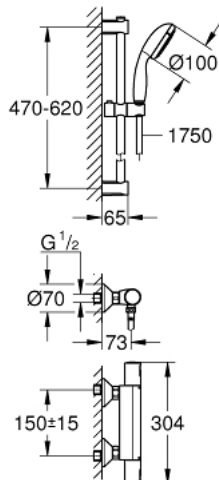

### PRODUCT DESCRIPTION

- Colour: chrome
- with shower set
- consisting of:
  - Precision Start thermostatic shower mixer 1/2" (34 594)
  - Vitalio Start 100 shower set, 1-spray, 600 mm (27 942)
  - GROHE EcoJoy - Less water, perfect flow
  - Inner WaterGuide - inner insulation for surface protection
  - GROHE DreamSpray - perfect spray pattern
  - GROHE LongLife finish
  - GROHE SpeedClean - effortless limescale removal
  - ShockProof silicone ring prevents damages caused by shower falling
  - suitable for screwing (including screws and dowels) or gluing (GROHE QuickGlue S 41 247 000 sold separately - 2 x needed)
- holding force: max. 20 kg
- the specified holding capacity is valid for static (slowly applied) load and intended use only
- 

### SPARE PARTS, julij 2018 – now

- 1: Handle (Spare part-nr. 47728000)
- 1.1: Cover cap (Spare part-nr. 6458500M)
- 2: Fitting ring (Spare part-nr. 47743000)
- 3: Thermostatic compact cartridge 1/2" (Spare part-nr. 47439000)
- 4: Ceramic headpart 1/2" (Spare part-nr. 45346000)
- 4.1: O-ring  $\varnothing$  18.2 x  $\varnothing$  1.7 (Spare part-nr. 0392400M)
- 5: Non-return valve (Spare part-nr. 47189000)
- 5.1: Dirt strainer (Spare part-nr. 0726400M)
- 5.2: Non-return valve (Spare part-nr. 08565000)
- 5.3: O-ring  $\varnothing$  17 x  $\varnothing$  2 (Spare part-nr. 0305500M)
- 6: S-union (Spare part-nr. 12075000)
- 6.1: Seal (Spare part-nr. 0138600M)
- 6.2: Escutcheon (Spare part-nr. 0221000M)
- 7: Non-return valve (Spare part-nr. 08565000)
- 8: Glide element (Spare part-nr. 12140000)
- 9: Dirt strainer (Spare part-nr. 0700200M)
- 10: Shower rail holder (Spare part-nr. 48095000)
- 11: Shower rail holder (Spare part-nr. 48097000)
- 12: Compensation disc (Spare part-nr. 48051000)\*
- 13: Extension 3/4", 20 mm (Spare part-nr. 0713000M)\*
- 14: GROHE TurboStat cartridge 1/2" (Spare part-nr. 47175000)\*
- 15: Socket spanner (Spare part-nr. 19332000)\*
- 16: Special spanner (Spare part-nr. 19377000)\*