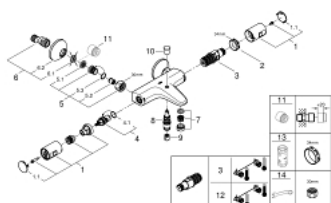

34 598 000 PRECISION START TERMOSTATSKI MEŠALNIK ZA KAD – 1/2"

PRODUCT DESCRIPTION

- Colour: chrome
- wall mounted
- GROHE LongLife finish
- GROHE TurboStat - compact cartridge with wax thermoelement
- GROHE SafeStop safety button at 38°C
- GROHE SafeStop Plus optional temperature limiter at 43°C included
- automatic diverter: bath/shower
- volume handle with GROHE EcoButton (economy button with individually adjustable economy stop)
- integrated mixed water shut off
- ceramic headpart 1/2", 180°
- shower bottom outlet 1/2"
- mousseur
- built-in non return valves
- dirt strainers
- S-unions
- metal escutcheon
- protected against backflow
- GROHE QuickSpanner included in chrome variant only

34 598 000 PRECISION START TERMOSTATSKI MEŠALNIK ZA KAD – 1/2"

SPARE PARTS, julij 2018 – now

- 1: Handle (Spare part-nr. 47728000)
 - 1.1: Cover cap (Spare part-nr. 6458500M)
 - 2: Fitting ring (Spare part-nr. 47743000)
 - 3: Thermostatic compact cartridge 1/2" (Spare part-nr. 47439000)
 - 4: Ceramic headpart 1/2" (Spare part-nr. 45346000)
 - 4.1: O-ring Ø 18.2 x Ø 1.7 (Spare part-nr. 0392400M)
 - 5: Non-return valve (Spare part-nr. 47189000)
 - 5.1: Dirt strainer (Spare part-nr. 0726400M)
 - 5.2: Non-return valve (Spare part-nr. 08565000)
 - 5.3: O-ring Ø 17 x Ø 2 (Spare part-nr. 0305500M)
 - 6: S-union (Spare part-nr. 12075000)
 - 6.1: Seal (Spare part-nr. 0138600M)
 - 6.2: Escutcheon (Spare part-nr. 0221000M)
 - 7: Mousseur (Spare part-nr. 13952000)
 - 8: Diverter (Spare part-nr. 65655000)
 - 9: Non-return valve (Spare part-nr. 08565000)
 - 10: Diverter knob (Spare part-nr. 65648000)
 - 11: Extension 3/4", 20 mm (Spare part-nr. 0713000M)*
 - 12: GROHE TurboStat cartridge 1/2" (Spare part-nr. 47175000)*
 - 13: Socket spanner (Spare part-nr. 19332000)*
 - 14: Special spanner (Spare part-nr. 19377000)*
- * Optional accessories