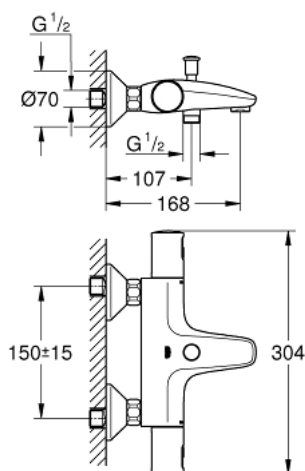

34 598 000 PRECISION START TERMOSTATSKI MEŠALNIK ZA KAD – 1/2"

PRODUCT DESCRIPTION

- Colour: chrome
- wall mounted
- GROHE LongLife finish
- GROHE TurboStat - compact cartridge with wax thermoelement
- GROHE SafeStop safety button at 38°C
- GROHE SafeStop Plus optional temperature limiter at 43°C included
- automatic diverter: bath/shower
- volume handle with GROHE EcoButton (economy button with individually adjustable economy stop)
- integrated mixed water shut off
- ceramic headpart 1/2", 180°
- shower bottom outlet 1/2"
- mousseur
- built-in non return valves
- dirt strainers
- S-unions
- metal escutcheon
- protected against backflow
- GROHE QuickSpanner included in chrome variant only

34 598 000 PRECISION START TERMOSTATSKI MEŠALNIK ZA KAD – 1/2"

SPARE PARTS, julij 2018 – now

- 1: Handle (Spare part-nr. 47728000)
 - 1.1: Cover cap (Spare part-nr. 6458500M)
 - 2: Fitting ring (Spare part-nr. 47743000)
 - 3: Thermostatic compact cartridge 1/2" (Spare part-nr. 47439000)
 - 4: Ceramic headpart 1/2" (Spare part-nr. 45346000)
 - 4.1: O-ring Ø 18.2 x Ø 1.7 (Spare part-nr. 0392400M)
 - 5: Non-return valve (Spare part-nr. 47189000)
 - 5.1: Dirt strainer (Spare part-nr. 0726400M)
 - 5.2: Non-return valve (Spare part-nr. 08565000)
 - 5.3: O-ring Ø 17 x Ø 2 (Spare part-nr. 0305500M)
 - 6: S-union (Spare part-nr. 12075000)
 - 6.1: Seal (Spare part-nr. 0138600M)
 - 6.2: Escutcheon (Spare part-nr. 0221000M)
 - 7: Mousseur (Spare part-nr. 13952000)
 - 8: Diverter (Spare part-nr. 65655000)
 - 9: Non-return valve (Spare part-nr. 08565000)
 - 10: Diverter knob (Spare part-nr. 65648000)
 - 11: Extension 3/4", 20 mm (Spare part-nr. 0713000M)*
 - 12: GROHE TurboStat cartridge 1/2" (Spare part-nr. 47175000)*
 - 13: Socket spanner (Spare part-nr. 19332000)*
 - 14: Special spanner (Spare part-nr. 19377000)*
- * Optional accessories