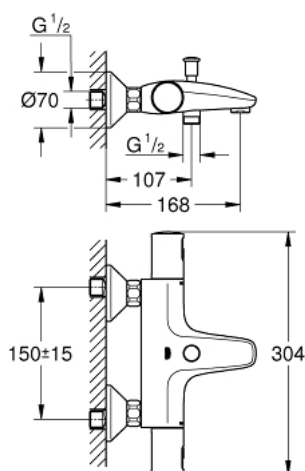

34 598 243 0 PRECISION START TERMOSTATSKI MEŠALNIK ZA KAD – 1/2"

PRODUCT DESCRIPTION

- Colour: Matte Black
- wall mounted
- GROHE TurboStat - compact cartridge with wax thermoelement
- GROHE SafeStop safety button at 38°C
- GROHE SafeStop Plus optional temperature limiter at 43°C included
- automatic diverter: bath/shower
- volume handle with FlowControl Button (button with individually adjustable stop)
- integrated mixed water shut off
- ceramic headpart 1/2", 180°
- shower bottom outlet 1/2"
- mousseur
- built-in non return valves
- dirt strainers
- S-unions
- metal escutcheon
- protected against backflow

34 598 243 0 PRECISION START TERMOSTATSKI MEŠALNIK ZA KAD – 1/2"

SPARE PARTS, marec 2022 – now

- 1: Handle (Spare part-nr. 477282430)
 - 1.1: Cover cap (Spare part-nr. 64585243M)
 - 2: Fitting ring (Spare part-nr. 47743000)
 - 3: Thermostatic compact cartridge 1/2" (Spare part-nr. 47439000)
 - 4: Ceramic headpart 1/2" (Spare part-nr. 45346000)
 - 4.1: O-ring Ø 18.2 x Ø 1.7 (Spare part-nr. 0392400M)
 - 5: Non-return valve (Spare part-nr. 47189000)
 - 5.1: Dirt strainer (Spare part-nr. 0726400M)
 - 5.2: Non-return valve (Spare part-nr. 08565000)
 - 5.3: O-ring ø 17 x ø 2 (Spare part-nr. 0305500M)
 - 6: S-union (Spare part-nr. 120752430)
 - 6.1: Seal (Spare part-nr. 0138600M)
 - 6.2: Escutcheon (Spare part-nr. 02210243M)
 - 7: flow control (Spare part-nr. 139522430)
 - 8: Diverter (Spare part-nr. 656552430)
 - 9: Non-return valve (Spare part-nr. 08565000)
 - 10: Diverter knob (Spare part-nr. 656482430)
 - 11: Extension 3/4", 20 mm (Spare part-nr. 0713000M)*
 - 12: GROHE TurboStat cartridge 1/2" (Spare part-nr. 47175000)*
 - 13: Socket spanner (Spare part-nr. 19332000)*
 - 14: Special spanner (Spare part-nr. 19377000)*
- * Optional accessories