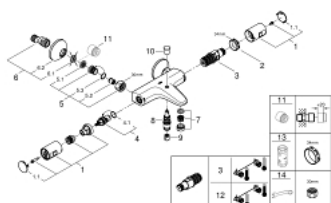

34 598 243 0 PRECISION START TERMOSTATSKI MEŠALNIK ZA KAD – 1/2"

PRODUCT DESCRIPTION

- Colour: Matte Black
- wall mounted
- GROHE TurboStat - compact cartridge with wax thermoelement
- GROHE SafeStop safety button at 38°C
- GROHE SafeStop Plus optional temperature limiter at 43°C included
- automatic diverter: bath/shower
- volume handle with FlowControl Button (button with individually adjustable stop)
- integrated mixed water shut off
- ceramic headpart 1/2", 180°
- shower bottom outlet 1/2"
- mousseur
- built-in non return valves
- dirt strainers
- S-unions
- metal escutcheon
- protected against backflow

34 598 243 0 PRECISION START TERMOSTATSKI MEŠALNIK ZA KAD – 1/2"

SPARE PARTS, marec 2022 – now

- 1: Handle (Spare part-nr. 477282430)
 - 1.1: Cover cap (Spare part-nr. 64585243M)
 - 2: Fitting ring (Spare part-nr. 47743000)
 - 3: Thermostatic compact cartridge 1/2" (Spare part-nr. 47439000)
 - 4: Ceramic headpart 1/2" (Spare part-nr. 45346000)
 - 4.1: O-ring Ø 18.2 x Ø 1.7 (Spare part-nr. 0392400M)
 - 5: Non-return valve (Spare part-nr. 47189000)
 - 5.1: Dirt strainer (Spare part-nr. 0726400M)
 - 5.2: Non-return valve (Spare part-nr. 08565000)
 - 5.3: O-ring ø 17 x ø 2 (Spare part-nr. 0305500M)
 - 6: S-union (Spare part-nr. 120752430)
 - 6.1: Seal (Spare part-nr. 0138600M)
 - 6.2: Escutcheon (Spare part-nr. 02210243M)
 - 7: flow control (Spare part-nr. 139522430)
 - 8: Diverter (Spare part-nr. 656552430)
 - 9: Non-return valve (Spare part-nr. 08565000)
 - 10: Diverter knob (Spare part-nr. 656482430)
 - 11: Extension 3/4", 20 mm (Spare part-nr. 0713000M)*
 - 12: GROHE TurboStat cartridge 1/2" (Spare part-nr. 47175000)*
 - 13: Socket spanner (Spare part-nr. 19332000)*
 - 14: Special spanner (Spare part-nr. 19377000)*
- * Optional accessories