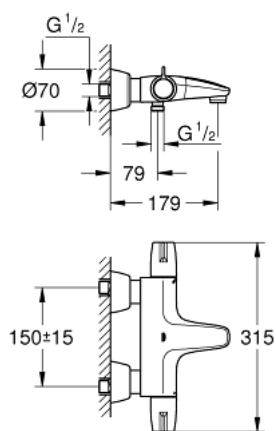

34 665 000 **GROHTHERM SPECIAL TERMOSTATSKI MEŠALNIK ZA KAD – 1/2"**

**PRODUCT DESCRIPTION**

- Colour: chrome
- wall mounted
- ergonomic metal wing handles
- GROHE Aquadimmer handle with multiple function
- flow control
- integrated mixed water shut off
- diverter bath/shower
- GROHE TurboStat - compact cartridge with wax thermoelement
- temperature scale handle with internal safety stop between 35°C and 43°C
- easy thermal disinfection by optional temperature unlocking handle 47 994 000
- shower bottom outlet 1/2" with integrated non return valve
- metal temperature safety stop
- laminar mousseur
- dirt strainers
- with S-unions and with covers
- GROHE FastFixation for fast exchange of non return valves in connections
- 100% GROHE CoolTouch consisting of safety housing + S-unions with CoolTouch escutcheons
- GROHE LongLife finish
- GROHE SafetyPlus fixed temperature stop

### SPARE PARTS, julij 2015 – now

- 1: Shut-off handle (Spare part-nr. 49004000)
- 2: Stop (Spare part-nr. 47925000)
- 3: Aquadimmer (Spare part-nr. 12433000)
- 4: Water flow (Spare part-nr. 47751000)
- 5: Temperature control handle (Spare part-nr. 49005000)
- 6: Fitting ring (Spare part-nr. 47743000)
- 7: Thermostatic compact cartridge 1/2" (Spare part-nr. 47439000)
- 7: Thermostatic compact cartridge 1/2" (Spare part-nr. 47885000)
- 8: Race (Spare part-nr. 47975000)
- 9: Non-return valves (Spare part-nr. 47979000)
- 10: S-union (Spare part-nr. 12058000)
- 10.1: Seal (Spare part-nr. 0138600M)
- 10.2: Covering escutcheon (Spare part-nr. 45545000)
- 11: Laminar flow straightener (Spare part-nr. 49015000)
- 12: Non-return valve (Spare part-nr. 08565000)
- 13: Extension set, 30 mm (Spare part-nr. 46238000)\*
- 14: GROHE TurboStat cartridge 1/2" (Spare part-nr. 47175000)\*
- 15: Temperature unlocking handle (Spare part-nr. 47994000)\*
- 16: Special spanner (Spare part-nr. 19377000)\*
- 17: Socket spanner (Spare part-nr. 19332000)\*
- 18: Adjusting thermometer (°C) (Spare part-nr. 19001000)\*