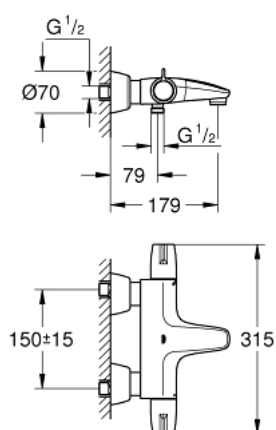

34 665 000 GROHTHERM SPECIAL TERMOSTATSKI MEŠALNIK ZA KAD – 1/2"

PRODUCT DESCRIPTION

- Colour: chrome
- wall mounted
- ergonomic metal wing handles
- GROHE Aquadimmer handle with multiple function
- flow control
- integrated mixed water shut off
- diverter bath/shower
- GROHE TurboStat - compact cartridge with wax thermoelement
- temperature scale handle with internal safety stop between 35°C and 43°C
- easy thermal disinfection by optional temperature unlocking handle 47 994 000
- shower bottom outlet 1/2" with integrated non return valve
- metal temperature safety stop
- laminar mousseur
- dirt strainers
- with S-unions and with covers
- FastFixation for fast exchange of non return valves in connections
- 100% GROHE CoolTouch consisting of safety housing + S-unions with CoolTouch escutcheons
- GROHE LongLife finish
- GROHE SafetyPlus fixed temperature stop