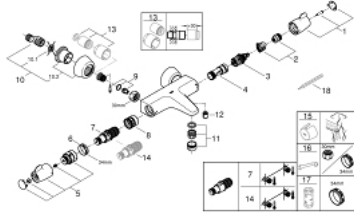

34 665 000 **GROHTHERM SPECIAL TERMOSTATSKI MEŠALNIK ZA KAD – 1/2"**

**PRODUCT DESCRIPTION**

- Colour: chrome
- wall mounted
- ergonomic metal wing handles
- GROHE Aquadimmer handle with multiple function
- flow control
- integrated mixed water shut off
- diverter bath/shower
- GROHE TurboStat - compact cartridge with wax thermoelement
- temperature scale handle with internal safety stop between 35°C and 43°C
- easy thermal disinfection by optional temperature unlocking handle 47 994 000
- shower bottom outlet 1/2" with integrated non return valve
- metal temperature safety stop
- laminar mousseur
- dirt strainers
- with S-unions and with covers
- GROHE FastFixation for fast exchange of non return valves in connections
- 100% GROHE CoolTouch consisting of safety housing + S-unions with CoolTouch escutcheons
- GROHE LongLife finish
- GROHE SafetyPlus fixed temperature stop

### SPARE PARTS, julij 2015 – now

- 1: Shut-off handle (Spare part-nr. 49004000)
- 2: Stop (Spare part-nr. 47925000)
- 3: Aquadimmer (Spare part-nr. 12433000)
- 4: Water flow (Spare part-nr. 47751000)
- 5: Temperature control handle (Spare part-nr. 49005000)
- 6: Fitting ring (Spare part-nr. 47743000)
- 7: Thermostatic compact cartridge 1/2" (Spare part-nr. 47439000)
- 7: Thermostatic compact cartridge 1/2" (Spare part-nr. 47885000)
- 8: Race (Spare part-nr. 47975000)
- 9: Non-return valves (Spare part-nr. 47979000)
- 10: S-union (Spare part-nr. 12058000)
- 10.1: Seal (Spare part-nr. 0138600M)
- 10.2: Covering escutcheon (Spare part-nr. 45545000)
- 11: Laminar flow straightener (Spare part-nr. 49015000)
- 12: Non-return valve (Spare part-nr. 08565000)
- 13: Extension set, 30 mm (Spare part-nr. 46238000)\*
- 14: GROHE TurboStat cartridge 1/2" (Spare part-nr. 47175000)\*
- 15: Temperature unlocking handle (Spare part-nr. 47994000)\*
- 16: Special spanner (Spare part-nr. 19377000)\*
- 17: Socket spanner (Spare part-nr. 19332000)\*
- 18: Adjusting thermometer (°C) (Spare part-nr. 19001000)\*