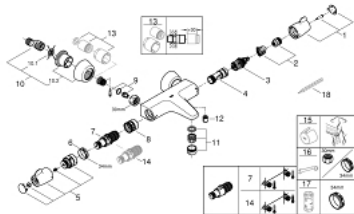

34 665 000 GROHTHERM SPECIAL TERMOSTATSKI MEŠALNIK ZA KAD – 1/2"

SPARE PARTS, julij 2015 – now

- 1: Shut-off handle (Spare part-nr. 49004000)
- 2: Stop (Spare part-nr. 47925000)
- 3: Aquadimmer (Spare part-nr. 12433000)
- 4: Water flow (Spare part-nr. 47751000)
- 5: Temperature control handle (Spare part-nr. 49005000)
- 6: Fitting ring (Spare part-nr. 47743000)
- 7: Thermostatic compact cartridge 1/2" (Spare part-nr. 47439000)
- 7: Thermostatic compact cartridge 1/2" (Spare part-nr. 47885000)
- 8: Race (Spare part-nr. 47975000)
- 9: Non-return valves (Spare part-nr. 47979000)
- 10: S-union (Spare part-nr. 12058000)
- 10.1: Seal (Spare part-nr. 0138600M)
- 10.2: Covering escutcheon (Spare part-nr. 45545000)
- 11: Laminar flow straightener (Spare part-nr. 49015000)
- 12: Non-return valve (Spare part-nr. 08565000)
- 13: Extension set, 30 mm (Spare part-nr. 46238000)*
- 14: GROHE TurboStat cartridge 1/2" (Spare part-nr. 47175000)*
- 15: Temperature unlocking handle (Spare part-nr. 47994000)*
- 16: Special spanner (Spare part-nr. 19377000)*
- 17: Socket spanner (Spare part-nr. 19332000)*
- 18: Adjusting thermometer (°C) (Spare part-nr. 19001000)*