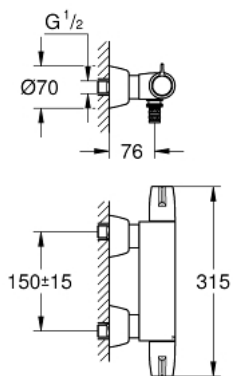

34 666 000 GROHTHERM SPECIAL THERMOSTATIC BASIN MIXER 1/2"

PRODUCT DESCRIPTION

- Colour: chrome
- wall mounted
- ergonomic metal wing handles
- ceramic headparts 1/2", 90°
- GROHE TurboStat - compact cartridge with wax thermoelement
- temperature scale handle with internal safety stop between 35°C and 43°C
- easy thermal disinfection by optional temperature unlocking handle 47 994 000
- integrated mixed water shut off
- bottom outlet for spouts 13 378 or 13 380
- metal temperature safety stop
- dirt strainers
- with S-unions and with covers
- FastFixation for fast exchange of non return valves in connections
- 100% GROHE CoolTouch consisting of safety housing + S-unions with CoolTouch escutcheons
- GROHE LongLife finish
- GROHE SafetyPlus fixed temperature stop

34 666 000 GROHTHERM SPECIAL THERMOSTATIC BASIN MIXER 1/2"

SPARE PARTS, julij 2015 – now

- 1: Shut-off handle (Spare part-nr. 49006000)
- 2: Ceramic headpart 1/2" (Spare part-nr. 45882000)
- 2.1: O-ring Ø 18.2 x Ø 1.7 (Spare part-nr. 0392400M)
- 3: Temperature control handle (Spare part-nr. 49005000)
- 4: Fitting ring (Spare part-nr. 47743000)
- 5: Thermostatic compact cartridge 1/2" (Spare part-nr. 47439000)
- 6: Race (Spare part-nr. 47975000)
- 7: S-union (Spare part-nr. 12058000)
- 7.1: Seal (Spare part-nr. 0138600M)
- 7.2: Covering escutcheon (Spare part-nr. 45545000)
- 8: Non-return valves (Spare part-nr. 47979000)
- 9: Sealing washer (Spare part-nr. 0128500M)
- 10: Stop screw (Spare part-nr. 4669000M)
- 11: Extension set, 30 mm (Spare part-nr. 46238000)*
- 12: GROHE TurboStat cartridge 1/2" (Spare part-nr. 47175000)*
- 13: Cast swivel spout (Spare part-nr. 13378000)*
- 14: Cast swivel spout (Spare part-nr. 13380000)*
- 15: Socket spanner (Spare part-nr. 19332000)*
- 16: Special spanner (Spare part-nr. 19377000)*
- 17: Temperature unlocking handle (Spare part-nr. 47994000)*
- 18: Adjusting thermometer (°C) (Spare part-nr. 19001000)*