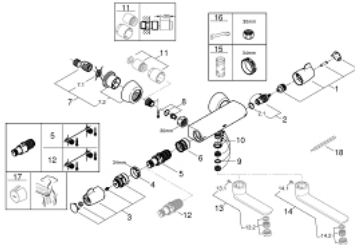

34 666 000 GROHTHERM SPECIAL THERMOSTATIC BASIN MIXER 1/2"

PRODUCT DESCRIPTION

- Colour: chrome
- wall mounted
- ergonomic metal wing handles
- ceramic headparts 1/2", 90°
- GROHE TurboStat - compact cartridge with wax thermoelement
- temperature scale handle with internal safety stop between 35°C and 43°C
- easy thermal disinfection by optional temperature unlocking handle 47 994 000
- integrated mixed water shut off
- bottom outlet for spouts 13 378 or 13 380
- metal temperature safety stop
- dirt strainers
- with S-unions and with covers
- GROHE FastFixation for fast exchange of non return valves in connections
- 100% GROHE CoolTouch consisting of safety housing + S-unions with CoolTouch escutcheons
- GROHE LongLife finish
- GROHE SafetyPlus fixed temperature stop

34 666 000 GROHTHERM SPECIAL THERMOSTATIC BASIN MIXER 1/2"

SPARE PARTS, julij 2015 – now

- 1: Shut-off handle (Spare part-nr. 49006000)
- 2: Ceramic headpart 1/2" (Spare part-nr. 45882000)
- 2.1: O-ring Ø 18.2 x Ø 1.7 (Spare part-nr. 0392400M)
- 3: Temperature control handle (Spare part-nr. 49005000)
- 4: Fitting ring (Spare part-nr. 47743000)
- 5: Thermostatic compact cartridge 1/2" (Spare part-nr. 47439000)
- 6: Race (Spare part-nr. 47975000)
- 7: S-union (Spare part-nr. 12058000)
- 7.1: Seal (Spare part-nr. 0138600M)
- 7.2: Covering escutcheon (Spare part-nr. 45545000)
- 8: Non-return valves (Spare part-nr. 47979000)
- 9: Sealing washer (Spare part-nr. 0128500M)
- 10: Stop screw (Spare part-nr. 4669000M)
- 11: Extension set, 30 mm (Spare part-nr. 46238000)*
- 12: GROHE TurboStat cartridge 1/2" (Spare part-nr. 47175000)*
- 13: Cast swivel spout (Spare part-nr. 13378000)*
- 14: Cast swivel spout (Spare part-nr. 13380000)*
- 15: Socket spanner (Spare part-nr. 19332000)*
- 16: Special spanner (Spare part-nr. 19377000)*
- 17: Temperature unlocking handle (Spare part-nr. 47994000)*
- 18: Adjusting thermometer (°C) (Spare part-nr. 19001000)*