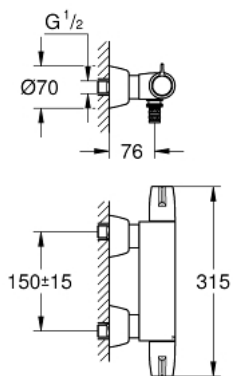

34 666 000 GROHTHERM SPECIAL THERMOSTATIC BASIN MIXER 1/2"

PRODUCT DESCRIPTION

- Colour: chrome
- wall mounted
- ergonomic metal wing handles
- ceramic headparts 1/2", 90°
- GROHE TurboStat - compact cartridge with wax thermoelement
- temperature scale handle with internal safety stop between 35°C and 43°C
- easy thermal disinfection by optional temperature unlocking handle 47 994 000
- integrated mixed water shut off
- bottom outlet for spouts 13 378 or 13 380
- metal temperature safety stop
- dirt strainers
- with S-unions and with covers
- GROHE FastFixation for fast exchange of non return valves in connections
- 100% GROHE CoolTouch consisting of safety housing + S-unions with CoolTouch escutcheons
- GROHE LongLife finish
- GROHE SafetyPlus fixed temperature stop

34 666 000 GROHTHERM SPECIAL THERMOSTATIC BASIN MIXER 1/2"

SPARE PARTS, julij 2015 – now

- 1: Shut-off handle (Spare part-nr. 49006000)
- 2: Ceramic headpart 1/2" (Spare part-nr. 45882000)
- 2.1: O-ring Ø 18.2 x Ø 1.7 (Spare part-nr. 0392400M)
- 3: Temperature control handle (Spare part-nr. 49005000)
- 4: Fitting ring (Spare part-nr. 47743000)
- 5: Thermostatic compact cartridge 1/2" (Spare part-nr. 47439000)
- 6: Race (Spare part-nr. 47975000)
- 7: S-union (Spare part-nr. 12058000)
- 7.1: Seal (Spare part-nr. 0138600M)
- 7.2: Covering escutcheon (Spare part-nr. 45545000)
- 8: Non-return valves (Spare part-nr. 47979000)
- 9: Sealing washer (Spare part-nr. 0128500M)
- 10: Stop screw (Spare part-nr. 4669000M)
- 11: Extension set, 30 mm (Spare part-nr. 46238000)*
- 12: GROHE TurboStat cartridge 1/2" (Spare part-nr. 47175000)*
- 13: Cast swivel spout (Spare part-nr. 13378000)*
- 14: Cast swivel spout (Spare part-nr. 13380000)*
- 15: Socket spanner (Spare part-nr. 19332000)*
- 16: Special spanner (Spare part-nr. 19377000)*
- 17: Temperature unlocking handle (Spare part-nr. 47994000)*
- 18: Adjusting thermometer (°C) (Spare part-nr. 19001000)*