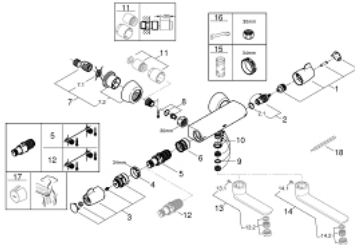

34 666 000 GROHTHERM SPECIAL THERMOSTATIC BASIN MIXER 1/2"

PRODUCT DESCRIPTION

- Colour: chrome
- wall mounted
- ergonomic metal wing handles
- ceramic headparts 1/2", 90°
- GROHE TurboStat - compact cartridge with wax thermoelement
- temperature scale handle with internal safety stop between 35°C and 43°C
- easy thermal disinfection by optional temperature unlocking handle 47 994 000
- integrated mixed water shut off
- bottom outlet for spouts 13 378 or 13 380
- metal temperature safety stop
- dirt strainers
- with S-unions and with covers
- FastFixation for fast exchange of non return valves in connections
- 100% GROHE CoolTouch consisting of safety housing + S-unions with CoolTouch escutcheons
- GROHE LongLife finish
- GROHE SafetyPlus fixed temperature stop

34 666 000 GROHTHERM SPECIAL THERMOSTATIC BASIN MIXER 1/2"

SPARE PARTS, julij 2015 – now

- 1: Shut-off handle (Spare part-nr. 49006000)
- 2: Ceramic headpart 1/2" (Spare part-nr. 45882000)
- 2.1: O-ring Ø 18.2 x Ø 1.7 (Spare part-nr. 0392400M)
- 3: Temperature control handle (Spare part-nr. 49005000)
- 4: Fitting ring (Spare part-nr. 47743000)
- 5: Thermostatic compact cartridge 1/2" (Spare part-nr. 47439000)
- 6: Race (Spare part-nr. 47975000)
- 7: S-union (Spare part-nr. 12058000)
- 7.1: Seal (Spare part-nr. 0138600M)
- 7.2: Covering escutcheon (Spare part-nr. 45545000)
- 8: Non-return valves (Spare part-nr. 47979000)
- 9: Sealing washer (Spare part-nr. 0128500M)
- 10: Stop screw (Spare part-nr. 4669000M)
- 11: Extension set, 30 mm (Spare part-nr. 46238000)*
- 12: GROHE TurboStat cartridge 1/2" (Spare part-nr. 47175000)*
- 13: Cast swivel spout (Spare part-nr. 13378000)*
- 14: Cast swivel spout (Spare part-nr. 13380000)*
- 15: Socket spanner (Spare part-nr. 19332000)*
- 16: Special spanner (Spare part-nr. 19377000)*
- 17: Temperature unlocking handle (Spare part-nr. 47994000)*
- 18: Adjusting thermometer (°C) (Spare part-nr. 19001000)*