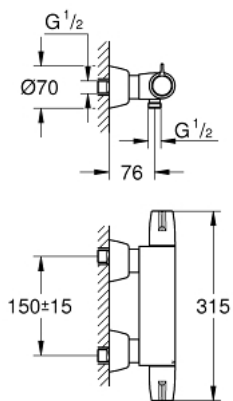

34 667 000 GROHTHERM SPECIAL THERMOSTATIC SHOWER MIXER 1/2"

PRODUCT DESCRIPTION

- Colour: chrome
- wall mounted
- ergonomic metal wing handles
- ceramic headparts 1/2", 90°
- GROHE TurboStat - compact cartridge with wax thermoelement
- temperature scale handle with internal safety stop between 35°C and 43°C
- easy thermal disinfection by optional temperature unlocking handle 47 994 000
- integrated mixed water shut off
- shower bottom outlet 1/2" with integrated non return valve
- metal temperature safety stop
- dirt strainers
- with S-unions and with covers
- GROHE FastFixation for fast exchange of non return valves in connections
- 100% GROHE CoolTouch consisting of safety housing + S-unions with CoolTouch escutcheons
- GROHE LongLife finish
- GROHE SafetyPlus fixed temperature stop

34 667 000 GROHTHERM SPECIAL THERMOSTATIC SHOWER MIXER 1/2"

SPARE PARTS, julij 2015 – now

- 1: Shut-off handle (Spare part-nr. 49006000)
- 2: Ceramic headpart 1/2" (Spare part-nr. 45882000)
- 2.1: O-ring Ø 18.2 x Ø 1.7 (Spare part-nr. 0392400M)
- 3: Temperature control handle (Spare part-nr. 49005000)
- 4: Fitting ring (Spare part-nr. 47743000)
- 5: Thermostatic compact cartridge 1/2" (Spare part-nr. 47439000)
- 6: Race (Spare part-nr. 47975000)
- 7: S-union (Spare part-nr. 12058000)
- 7.1: Seal (Spare part-nr. 0138600M)
- 7.2: Covering escutcheon (Spare part-nr. 45545000)
- 8: Non-return valves (Spare part-nr. 47979000)
- 9: Non-return valve (Spare part-nr. 08565000)
- 10: Extension set, 30 mm (Spare part-nr. 46238000)*
- 11: Temperature unlocking handle (Spare part-nr. 47994000)*
- 12: GROHE TurboStat cartridge 1/2" (Spare part-nr. 47175000)*
- 13: Special spanner (Spare part-nr. 19377000)*
- 14: Socket spanner (Spare part-nr. 19332000)*
- 15: Adjusting thermometer (°C) (Spare part-nr. 19001000)*