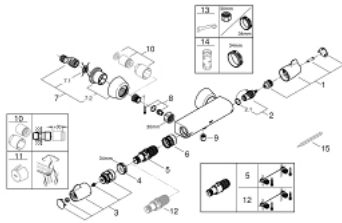

34 667 000 GROHTHERM SPECIAL THERMOSTATIC SHOWER MIXER 1/2"

PRODUCT DESCRIPTION

- Colour: chrome
- wall mounted
- ergonomic metal wing handles
- ceramic headparts 1/2", 90°
- GROHE TurboStat - compact cartridge with wax thermoelement
- temperature scale handle with internal safety stop between 35°C and 43°C
- easy thermal disinfection by optional temperature unlocking handle 47 994 000
- integrated mixed water shut off
- shower bottom outlet 1/2" with integrated non return valve
- metal temperature safety stop
- dirt strainers
- with S-unions and with covers
- GROHE FastFixation for fast exchange of non return valves in connections
- 100% GROHE CoolTouch consisting of safety housing + S-unions with CoolTouch escutcheons
- GROHE LongLife finish
- GROHE SafetyPlus fixed temperature stop

34 667 000 GROHTHERM SPECIAL THERMOSTATIC SHOWER MIXER 1/2"

SPARE PARTS, julij 2015 – now

- 1: Shut-off handle (Spare part-nr. 49006000)
- 2: Ceramic headpart 1/2" (Spare part-nr. 45882000)
- 2.1: O-ring Ø 18.2 x Ø 1.7 (Spare part-nr. 0392400M)
- 3: Temperature control handle (Spare part-nr. 49005000)
- 4: Fitting ring (Spare part-nr. 47743000)
- 5: Thermostatic compact cartridge 1/2" (Spare part-nr. 47439000)
- 6: Race (Spare part-nr. 47975000)
- 7: S-union (Spare part-nr. 12058000)
- 7.1: Seal (Spare part-nr. 0138600M)
- 7.2: Covering escutcheon (Spare part-nr. 45545000)
- 8: Non-return valves (Spare part-nr. 47979000)
- 9: Non-return valve (Spare part-nr. 08565000)
- 10: Extension set, 30 mm (Spare part-nr. 46238000)*
- 11: Temperature unlocking handle (Spare part-nr. 47994000)*
- 12: GROHE TurboStat cartridge 1/2" (Spare part-nr. 47175000)*
- 13: Special spanner (Spare part-nr. 19377000)*
- 14: Socket spanner (Spare part-nr. 19332000)*
- 15: Adjusting thermometer (°C) (Spare part-nr. 19001000)*