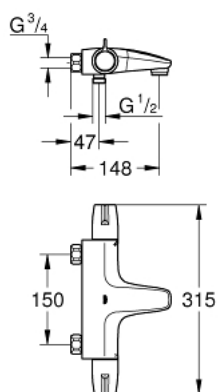

## 34 671 000 GROHTHERM SPECIAL TERMOSTATSKI MEŠALNIK ZA KAD – 1/2"

### PRODUCT DESCRIPTION

- Colour: chrome
- wall mounted
- ergonomic metal wing handles
- GROHE Aquadimmer handle with multiple function
- flow control
- integrated mixed water shut off
- diverter bath/shower
- GROHE TurboStat - compact cartridge with wax thermoelement
- temperature scale handle with internal safety stop between 35°C and 43°C
- easy thermal disinfection by optional temperature unlocking handle 47 994 000
- shower bottom outlet 1/2" with integrated non return valve
- metal temperature safety stop
- laminar mousseur
- dirt strainers
- FastFixation for fast exchange of non return valves in connections
- GROHE CoolTouch safety housing
- GROHE LongLife finish
- GROHE SafetyPlus fixed temperature stop

### SPARE PARTS, julij 2015 – now

- 1: Shut-off handle (Spare part-nr. 49004000)
- 2: Stop (Spare part-nr. 47925000)
- 3: Aquadimmer (Spare part-nr. 12433000)
- 4: Water flow (Spare part-nr. 47751000)
- 5: Temperature control handle (Spare part-nr. 49005000)
- 6: Fitting ring (Spare part-nr. 47743000)
- 7: Thermostatic compact cartridge 1/2" (Spare part-nr. 47439000)
- 8: Race (Spare part-nr. 47975000)
- 9: Non-return valves (Spare part-nr. 47979000)
- 10: Laminar flow straightener (Spare part-nr. 49015000)
- 11: Non-return valve (Spare part-nr. 08565000)
- 12: GROHE TurboStat cartridge 1/2" (Spare part-nr. 47175000)\*
- 13: Temperature unlocking handle (Spare part-nr. 47994000)\*
- 14: Special spanner (Spare part-nr. 19377000)\*
- 15: Socket spanner (Spare part-nr. 19332000)\*
- 16: Adjusting thermometer (°C) (Spare part-nr. 19001000)\*