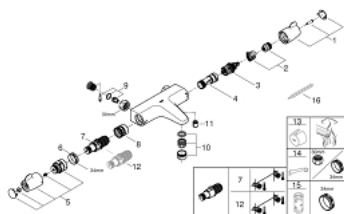

## 34 671 000 GROHTHERM SPECIAL TERMOSTATSKI MEŠALNIK ZA KAD – 1/2"

### PRODUCT DESCRIPTION

- Colour: chrome
- wall mounted
- ergonomic metal wing handles
- GROHE Aquadimmer handle with multiple function
- flow control
- integrated mixed water shut off
- diverter bath/shower
- GROHE TurboStat - compact cartridge with wax thermoelement
- temperature scale handle with internal safety stop between 35°C and 43°C
- easy thermal disinfection by optional temperature unlocking handle 47 994 000
- shower bottom outlet 1/2" with integrated non return valve
- metal temperature safety stop
- laminar mousseur
- dirt strainers
- FastFixation for fast exchange of non return valves in connections
- GROHE CoolTouch safety housing
- GROHE LongLife finish
- GROHE SafetyPlus fixed temperature stop

### SPARE PARTS, julij 2015 – now

- 1: Shut-off handle (Spare part-nr. 49004000)
- 2: Stop (Spare part-nr. 47925000)
- 3: Aquadimmer (Spare part-nr. 12433000)
- 4: Water flow (Spare part-nr. 47751000)
- 5: Temperature control handle (Spare part-nr. 49005000)
- 6: Fitting ring (Spare part-nr. 47743000)
- 7: Thermostatic compact cartridge 1/2" (Spare part-nr. 47439000)
- 8: Race (Spare part-nr. 47975000)
- 9: Non-return valves (Spare part-nr. 47979000)
- 10: Laminar flow straightener (Spare part-nr. 49015000)
- 11: Non-return valve (Spare part-nr. 08565000)
- 12: GROHE TurboStat cartridge 1/2" (Spare part-nr. 47175000)\*
- 13: Temperature unlocking handle (Spare part-nr. 47994000)\*
- 14: Special spanner (Spare part-nr. 19377000)\*
- 15: Socket spanner (Spare part-nr. 19332000)\*
- 16: Adjusting thermometer (°C) (Spare part-nr. 19001000)\*