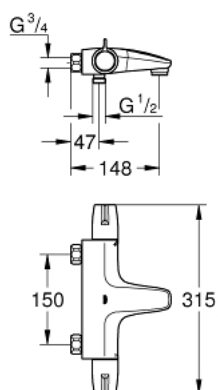

## 34 671 000 GROHTHERM SPECIAL TERMOSTATSKI MEŠALNIK ZA KAD – 1/2"

### PRODUCT DESCRIPTION

- Colour: chrome
- wall mounted
- ergonomic metal wing handles
- GROHE Aquadimmer handle with multiple function
- flow control
- integrated mixed water shut off
- diverter bath/shower
- GROHE TurboStat - compact cartridge with wax thermoelement
- temperature scale handle with internal safety stop between 35°C and 43°C
- easy thermal disinfection by optional temperature unlocking handle 47 994 000
- shower bottom outlet 1/2" with integrated non return valve
- metal temperature safety stop
- laminar mousseur
- dirt strainers
- GROHE FastFixation for fast exchange of non return valves in connections
- GROHE CoolTouch safety housing
- GROHE LongLife finish
- GROHE SafetyPlus fixed temperature stop

### SPARE PARTS, julij 2015 – now

- 1: Shut-off handle (Spare part-nr. 49004000)
- 2: Stop (Spare part-nr. 47925000)
- 3: Aquadimmer (Spare part-nr. 12433000)
- 4: Water flow (Spare part-nr. 47751000)
- 5: Temperature control handle (Spare part-nr. 49005000)
- 6: Fitting ring (Spare part-nr. 47743000)
- 7: Thermostatic compact cartridge 1/2" (Spare part-nr. 47439000)
- 8: Race (Spare part-nr. 47975000)
- 9: Non-return valves (Spare part-nr. 47979000)
- 10: Laminar flow straightener (Spare part-nr. 49015000)
- 11: Non-return valve (Spare part-nr. 08565000)
- 12: GROHE TurboStat cartridge 1/2" (Spare part-nr. 47175000)\*
- 13: Temperature unlocking handle (Spare part-nr. 47994000)\*
- 14: Special spanner (Spare part-nr. 19377000)\*
- 15: Socket spanner (Spare part-nr. 19332000)\*
- 16: Adjusting thermometer (°C) (Spare part-nr. 19001000)\*