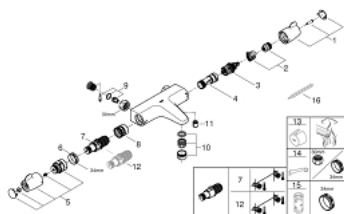

## 34 671 000 GROHTHERM SPECIAL TERMOSTATSKI MEŠALNIK ZA KAD – 1/2"

### PRODUCT DESCRIPTION

- Colour: chrome
- wall mounted
- ergonomic metal wing handles
- GROHE Aquadimmer handle with multiple function
- flow control
- integrated mixed water shut off
- diverter bath/shower
- GROHE TurboStat - compact cartridge with wax thermoelement
- temperature scale handle with internal safety stop between 35°C and 43°C
- easy thermal disinfection by optional temperature unlocking handle 47 994 000
- shower bottom outlet 1/2" with integrated non return valve
- metal temperature safety stop
- laminar mousseur
- dirt strainers
- GROHE FastFixation for fast exchange of non return valves in connections
- GROHE CoolTouch safety housing
- GROHE LongLife finish
- GROHE SafetyPlus fixed temperature stop

### SPARE PARTS, julij 2015 – now

- 1: Shut-off handle (Spare part-nr. 49004000)
- 2: Stop (Spare part-nr. 47925000)
- 3: Aquadimmer (Spare part-nr. 12433000)
- 4: Water flow (Spare part-nr. 47751000)
- 5: Temperature control handle (Spare part-nr. 49005000)
- 6: Fitting ring (Spare part-nr. 47743000)
- 7: Thermostatic compact cartridge 1/2" (Spare part-nr. 47439000)
- 8: Race (Spare part-nr. 47975000)
- 9: Non-return valves (Spare part-nr. 47979000)
- 10: Laminar flow straightener (Spare part-nr. 49015000)
- 11: Non-return valve (Spare part-nr. 08565000)
- 12: GROHE TurboStat cartridge 1/2" (Spare part-nr. 47175000)\*
- 13: Temperature unlocking handle (Spare part-nr. 47994000)\*
- 14: Special spanner (Spare part-nr. 19377000)\*
- 15: Socket spanner (Spare part-nr. 19332000)\*
- 16: Adjusting thermometer (°C) (Spare part-nr. 19001000)\*