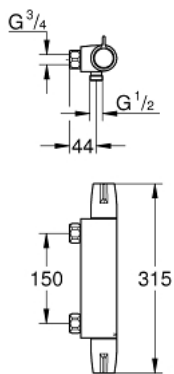

34 681 000 GROHTHERM SPECIAL THERMOSTATIC SHOWER MIXER 1/2"

PRODUCT DESCRIPTION

- Colour: chrome
- wall mounted
- ergonomic metal wing handles
- ceramic headparts 1/2", 90°
- GROHE TurboStat - compact cartridge with wax thermoelement
- temperature scale handle with internal safety stop between 35°C and 43°C
- easy thermal disinfection by optional temperature unlocking handle 47 994 000
- integrated mixed water shut off
- shower bottom outlet 1/2" with integrated non return valve
- metal temperature safety stop
- dirt strainers
- without S-unions and covers
- FastFixation for fast exchange of non return valves in connections
- GROHE CoolTouch safety housing
- GROHE LongLife finish
- GROHE SafetyPlus fixed temperature stop

34 681 000 GROHTHERM SPECIAL THERMOSTATIC SHOWER MIXER 1/2"

SPARE PARTS, julij 2015 – now

- 1: Shut-off handle (Spare part-nr. 49006000)
- 2: Ceramic headpart 1/2" (Spare part-nr. 45882000)
- 2.1: O-ring Ø 18.2 x Ø 1.7 (Spare part-nr. 0392400M)
- 3: Temperature control handle (Spare part-nr. 49005000)
- 4: Fitting ring (Spare part-nr. 47743000)
- 5: Thermostatic compact cartridge 1/2" (Spare part-nr. 47439000)
- 6: Race (Spare part-nr. 47975000)
- 7: Non-return valves (Spare part-nr. 47979000)
- 8: Non-return valve (Spare part-nr. 08565000)
- 9: GROHE TurboStat cartridge 1/2" (Spare part-nr. 47175000)*
- 10: Temperature unlocking handle (Spare part-nr. 47994000)*
- 11: Socket spanner (Spare part-nr. 19332000)*
- 12: Special spanner (Spare part-nr. 19377000)*
- 13: Adjusting thermometer (°C) (Spare part-nr. 19001000)*