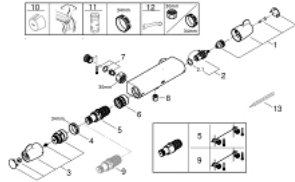

34 681 000 GROHTHERM SPECIAL THERMOSTATIC SHOWER MIXER 1/2"

PRODUCT DESCRIPTION

- Colour: chrome
- wall mounted
- ergonomic metal wing handles
- ceramic headparts 1/2", 90°
- GROHE TurboStat - compact cartridge with wax thermoelement
- temperature scale handle with internal safety stop between 35°C and 43°C
- easy thermal disinfection by optional temperature unlocking handle 47 994 000
- integrated mixed water shut off
- shower bottom outlet 1/2" with integrated non return valve
- metal temperature safety stop
- dirt strainers
- without S-unions and covers
- FastFixation for fast exchange of non return valves in connections
- GROHE CoolTouch safety housing
- GROHE LongLife finish
- GROHE SafetyPlus fixed temperature stop

34 681 000 GROHTHERM SPECIAL THERMOSTATIC SHOWER MIXER 1/2"

SPARE PARTS, julij 2015 – now

- 1: Shut-off handle (Spare part-nr. 49006000)
- 2: Ceramic headpart 1/2" (Spare part-nr. 45882000)
- 2.1: O-ring Ø 18.2 x Ø 1.7 (Spare part-nr. 0392400M)
- 3: Temperature control handle (Spare part-nr. 49005000)
- 4: Fitting ring (Spare part-nr. 47743000)
- 5: Thermostatic compact cartridge 1/2" (Spare part-nr. 47439000)
- 6: Race (Spare part-nr. 47975000)
- 7: Non-return valves (Spare part-nr. 47979000)
- 8: Non-return valve (Spare part-nr. 08565000)
- 9: GROHE TurboStat cartridge 1/2" (Spare part-nr. 47175000)*
- 10: Temperature unlocking handle (Spare part-nr. 47994000)*
- 11: Socket spanner (Spare part-nr. 19332000)*
- 12: Special spanner (Spare part-nr. 19377000)*
- 13: Adjusting thermometer (°C) (Spare part-nr. 19001000)*