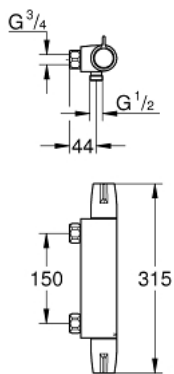

34 681 000 GROHTHERM SPECIAL THERMOSTATIC SHOWER MIXER 1/2"

PRODUCT DESCRIPTION

- Colour: chrome
- wall mounted
- ergonomic metal wing handles
- ceramic headparts 1/2", 90°
- GROHE TurboStat - compact cartridge with wax thermoelement
- temperature scale handle with internal safety stop between 35°C and 43°C
- easy thermal disinfection by optional temperature unlocking handle 47 994 000
- integrated mixed water shut off
- shower bottom outlet 1/2" with integrated non return valve
- metal temperature safety stop
- dirt strainers
- without S-unions and covers
- GROHE FastFixation for fast exchange of non return valves in connections
- GROHE CoolTouch safety housing
- GROHE LongLife finish
- GROHE SafetyPlus fixed temperature stop

34 681 000 GROHTHERM SPECIAL THERMOSTATIC SHOWER MIXER 1/2"

SPARE PARTS, julij 2015 – now

- 1: Shut-off handle (Spare part-nr. 49006000)
- 2: Ceramic headpart 1/2" (Spare part-nr. 45882000)
- 2.1: O-ring $\varnothing 18.2 \times \varnothing 1.7$ (Spare part-nr. 0392400M)
- 3: Temperature control handle (Spare part-nr. 49005000)
- 4: Fitting ring (Spare part-nr. 47743000)
- 5: Thermostatic compact cartridge 1/2" (Spare part-nr. 47439000)
- 6: Race (Spare part-nr. 47975000)
- 7: Non-return valves (Spare part-nr. 47979000)
- 8: Non-return valve (Spare part-nr. 08565000)
- 9: GROHE TurboStat cartridge 1/2" (Spare part-nr. 47175000)*
- 10: Temperature unlocking handle (Spare part-nr. 47994000)*
- 11: Socket spanner (Spare part-nr. 19332000)*
- 12: Special spanner (Spare part-nr. 19377000)*
- 13: Adjusting thermometer ($^{\circ}\text{C}$) (Spare part-nr. 19001000)*