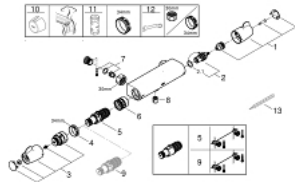

34 681 000 GROHTHERM SPECIAL THERMOSTATIC SHOWER MIXER 1/2"

PRODUCT DESCRIPTION

- Colour: chrome
- wall mounted
- ergonomic metal wing handles
- ceramic headparts 1/2", 90°
- GROHE TurboStat - compact cartridge with wax thermoelement
- temperature scale handle with internal safety stop between 35°C and 43°C
- easy thermal disinfection by optional temperature unlocking handle 47 994 000
- integrated mixed water shut off
- shower bottom outlet 1/2" with integrated non return valve
- metal temperature safety stop
- dirt strainers
- without S-unions and covers
- GROHE FastFixation for fast exchange of non return valves in connections
- GROHE CoolTouch safety housing
- GROHE LongLife finish
- GROHE SafetyPlus fixed temperature stop

34 681 000 GROHTHERM SPECIAL THERMOSTATIC SHOWER MIXER 1/2"

SPARE PARTS, julij 2015 – now

- 1: Shut-off handle (Spare part-nr. 49006000)
- 2: Ceramic headpart 1/2" (Spare part-nr. 45882000)
- 2.1: O-ring $\varnothing 18.2 \times \varnothing 1.7$ (Spare part-nr. 0392400M)
- 3: Temperature control handle (Spare part-nr. 49005000)
- 4: Fitting ring (Spare part-nr. 47743000)
- 5: Thermostatic compact cartridge 1/2" (Spare part-nr. 47439000)
- 6: Race (Spare part-nr. 47975000)
- 7: Non-return valves (Spare part-nr. 47979000)
- 8: Non-return valve (Spare part-nr. 08565000)
- 9: GROHE TurboStat cartridge 1/2" (Spare part-nr. 47175000)*
- 10: Temperature unlocking handle (Spare part-nr. 47994000)*
- 11: Socket spanner (Spare part-nr. 19332000)*
- 12: Special spanner (Spare part-nr. 19377000)*
- 13: Adjusting thermometer ($^{\circ}\text{C}$) (Spare part-nr. 19001000)*