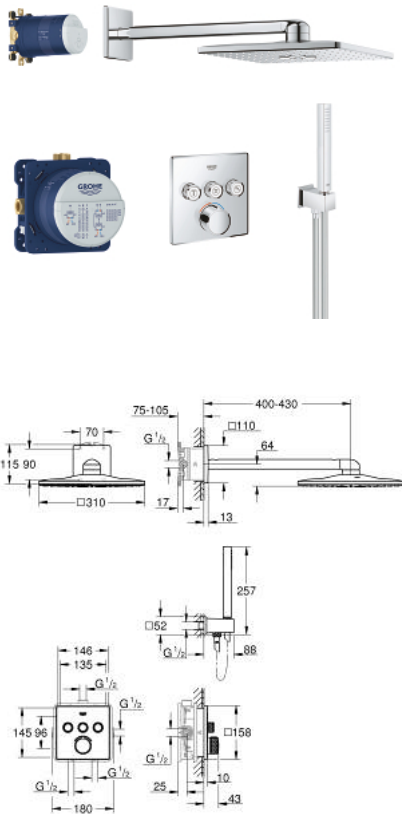

34 712 000 SMARTCONTROL PERFECT SHOWER SET

PRODUCT DESCRIPTION

- Colour: chrome
- consisting of:
 - concealed mixer with 3 valves
 - SmartControl mixer set for final installation
 - (29 149 000)
 - GROHE Rapido SmartBox (35 600/35 604)
 - Rainshower SmartActive 310 Cube head shower set (26 479) including head shower with 2 sprays, horizontal shower arm 400 mm and head shower rough-in (26 483)
 - Euphoria Cube Stick hand shower (27 698)
 - Euphoria Cube wall union with integrated shower holder (26 370)
 - Silverflex shower hose 1500 mm 1/2" x 1/2" (28 364)