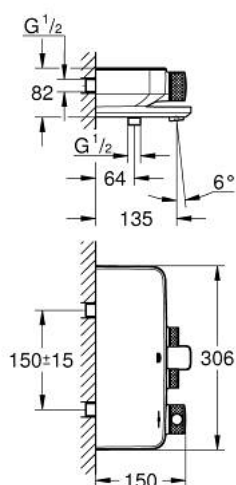

34 718 000 GROHTHERM SMARTCONTROL TERMOSTATSKI MEŠALNIK ZA KAD – 1/2"

PRODUCT DESCRIPTION

- Colour: chrome
- wall mounted
- GROHE CoolTouch - no risk of scalding
- GROHE LongLife finish
- GROHE SafeStop safety button at 38°C
- GROHE SafeStop Plus optional temperature limiter at 43°C included
- GROHE TurboStat - compact cartridge with wax thermoelement
- GROHE ProGrip - with knurled structure
- GROHE SmartControl - control the shower with intuitive push/turn button
- integrated GROHE EasyReach shower tray
- shower bottom outlet 1/2"
- bath spout with mousseur
- built-in non return valves and dirt strainers
- protected against backflow

34 718 000 GROHTHERM SMARTCONTROL TERMOSTATSKI MEŠALNIK ZA KAD – 1/2"

SPARE PARTS, maj 2017 – now

- 1: Thermostatic compact cartridge 1/2" (Spare part-nr. 47439000)
- 2: Cartridge (Spare part-nr. 48297000)
- 3: Non-return valve (Spare part-nr. 49069000)
- 4: Mousseur (Spare part-nr. 13941000)
- 5: Non-return valve (Spare part-nr. 08565000)
- 6: GROHE TurboStat cartridge 1/2" (Spare part-nr. 47175000)*
- 7: Socket spanner (Spare part-nr. 49059000)*