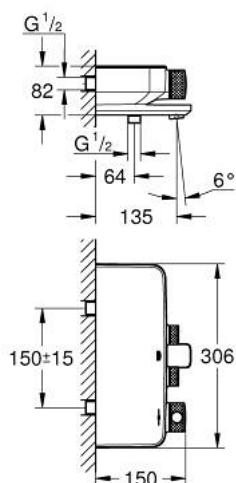

34 718 000 GROHTHERM SMARTCONTROL TERMOSTATSKI MEŠALNIK ZA KAD – 1/2"

PRODUCT DESCRIPTION

- Colour: chrome
- wall mounted
- GROHE CoolTouch - no risk of scalding
- GROHE LongLife finish
- GROHE SafeStop safety button at 38°C
- GROHE SafeStop Plus optional temperature limiter at 43°C included
- GROHE TurboStat - compact cartridge with wax thermoelement
- GROHE ProGrip - with knurl structure
- GROHE SmartControl - control the shower with intuitive push/turn button
- integrated GROHE EasyReach shower tray
- shower bottom outlet $1/2''$
- bath spout with mousseur
- built-in non return valves and dirt strainers
- protected against backflow

34 718 000 GROHTHERM SMARTCONTROL TERMOSTATSKI MEŠALNIK ZA KAD – 1/2"

SPARE PARTS, maj 2017 – now

- 1: Thermostatic compact cartridge 1/2" (Spare part-nr. 47439000)
- 2: Cartridge (Spare part-nr. 48297000)
- 3: Non-return valve (Spare part-nr. 49069000)
- 4: Mousseur (Spare part-nr. 13941000)
- 5: Non-return valve (Spare part-nr. 08565000)
- 6: GROHE TurboStat cartridge 1/2" (Spare part-nr. 47175000)*
- 7: Socket spanner (Spare part-nr. 49059000)*