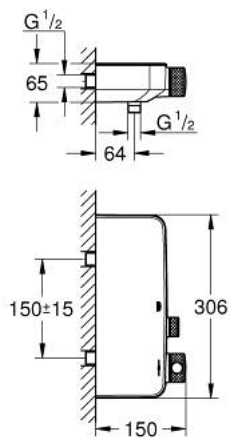

34 719 000 **GROHTHERM SMARTCONTROL THERMOSTATIC SHOWER MIXER 1/2"**

**PRODUCT DESCRIPTION**

- Colour: chrome
- wall mounted
- GROHE CoolTouch - no risk of scalding
- GROHE LongLife finish
- GROHE SafeStop safety button at 38°C
- GROHE SafeStop Plus optional temperature limiter at 43°C included
- GROHE TurboStat - compact cartridge with wax thermoelement
- GROHE ProGrip - with knurl structure
- GROHE SmartControl - control the shower with intuitive push/turn button
- integrated GROHE EasyReach shower tray
- shower bottom outlet 1/2"
- built-in non return valves and dirt strainers
- protected against backflow

## 34 719 000 GROHTHERM SMARTCONTROL THERMOSTATIC SHOWER MIXER 1/2"

### SPARE PARTS, maj 2017 – now

- 1: Thermostatic compact cartridge 1/2" (Spare part-nr. 47439000)
- 2: Cartridge (Spare part-nr. 48297000)
- 3: Non-return valve (Spare part-nr. 49069000)
- 4: Non-return valve (Spare part-nr. 08565000)
- 5: GROHE TurboStat cartridge 1/2" (Spare part-nr. 47175000)\*
- 6: Socket spanner (Spare part-nr. 49059000)\*