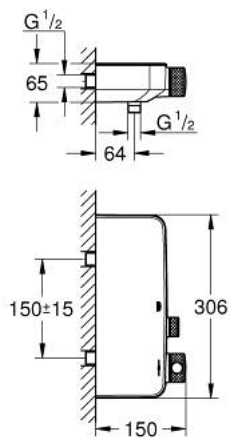

34 719 000 **GROHTHERM SMARTCONTROL THERMOSTATIC SHOWER MIXER 1/2"**

PRODUCT DESCRIPTION

- Colour: chrome
- wall mounted
- GROHE CoolTouch - no risk of scalding
- GROHE LongLife finish
- GROHE SafeStop safety button at 38°C
- GROHE SafeStop Plus optional temperature limiter at 43°C included
- GROHE TurboStat - compact cartridge with wax thermoelement
- GROHE ProGrip - with knurled structure
- GROHE SmartControl - control the shower with intuitive push/turn button
- integrated GROHE EasyReach shower tray
- shower bottom outlet 1/2"
- built-in non return valves and dirt strainers
- protected against backflow

34 719 000 GROHTHERM SMARTCONTROL THERMOSTATIC SHOWER MIXER 1/2"

SPARE PARTS, maj 2017 – now

- 1: Thermostatic compact cartridge 1/2" (Spare part-nr. 47439000)
- 2: Cartridge (Spare part-nr. 48297000)
- 3: Non-return valve (Spare part-nr. 49069000)
- 4: Non-return valve (Spare part-nr. 08565000)
- 5: GROHE TurboStat cartridge 1/2" (Spare part-nr. 47175000)*
- 6: Socket spanner (Spare part-nr. 49059000)*