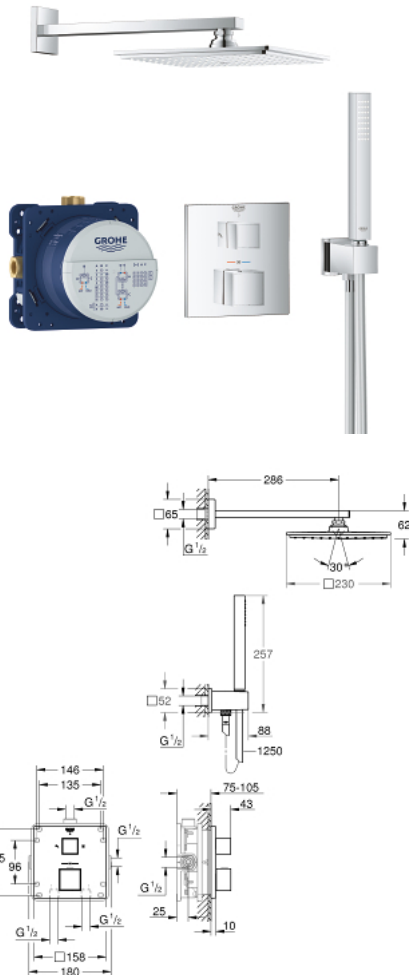

34 741 000 GROHTHERM CUBE PERFECT SHOWER SET WITH RAINSHOWER ALLURE 230

PRODUCT DESCRIPTION

- Colour: chrome
- consisting of:
 - Grotherm Cube set for final installation with Aquadimmer (24 154)
 - GROHE Rapido SmartBox (35 600/35 604)
 - Rainshower 230 metal head shower (27 479)
 - Rainshower shower arm (27 709)
 - hand shower Euphoria Cube Stick (27 699)
 - shower outlet elbow (26 370)
 - Silverflex shower hose 1250 mm 1/2" x 1/2" (28 362)