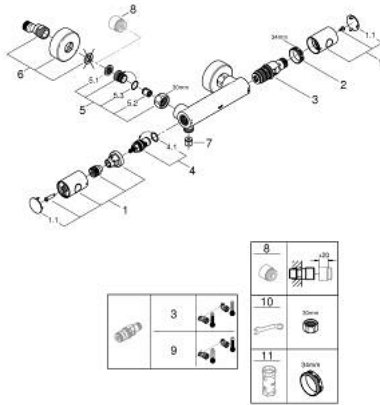

34 765 000 **GROHTHERM 800 COSMOPOLITAN THERMOSTATIC SHOWER MIXER 1/2"**

PRODUCT DESCRIPTION

- Colour: chrome
- wall mounted
- GROHE LongLife finish
- GROHE MetalGrip ergonomically shaped metal handles
- GROHE SafeStop safety button at 38°C
- GROHE SafeStop Plus optional temperature limiter at 43°C included
- GROHE TurboStat - compact cartridge with wax thermoelement
- integrated mixed water shut off
- volume handle with GROHE EcoButton (economy button with individually adjustable economy stop)
- ceramic headpart 1/2", 180°
- shower bottom outlet 1/2"
- built-in non return valves
- dirt strainers
- protected against backflow
- S-unions
- metal escutcheon

34 765 000 GROHTHERM 800 COSMOPOLITAN THERMOSTATIC SHOWER MIXER 1/2"

SPARE PARTS, julij 2019 – now

- 1: Metal handle 1/2" (Spare part-nr. 47984000)
 - 1.1: Cover cap (Spare part-nr. 6458500M)
 - 2: Fitting ring (Spare part-nr. 47743000)
 - 3: Thermostatic compact cartridge 1/2" (Spare part-nr. 47439000)
 - 4: Ceramic headpart 1/2" (Spare part-nr. 45346000)
 - 4.1: O-ring \varnothing 18.2 x \varnothing 1.7 (Spare part-nr. 0392400M)
 - 5: Non-return valve (Spare part-nr. 47189000)
 - 5.1: Dirt strainer (Spare part-nr. 0726400M)
 - 5.2: Non-return valve (Spare part-nr. 08565000)
 - 5.3: O-ring \varnothing 17 x \varnothing 2 (Spare part-nr. 0305500M)
 - 6: S-union (Spare part-nr. 12662000)
 - 7: Non-return valve (Spare part-nr. 08565000)
 - 8: Extension 3/4", 20 mm (Spare part-nr. 0713000M)*
 - 9: GROHE TurboStat cartridge 1/2" (Spare part-nr. 47175000)*
 - 10: Special spanner (Spare part-nr. 19377000)*
 - 11: Socket spanner (Spare part-nr. 19332000)*
- * Optional accessories