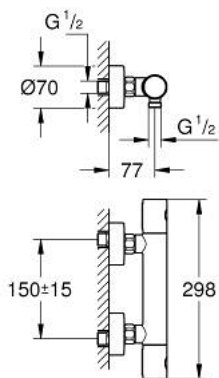

34 765 000 **GROHTHERM 800 COSMOPOLITAN THERMOSTATIC SHOWER MIXER 1/2"**

PRODUCT DESCRIPTION

- Colour: chrome
- wall mounted
- GROHE LongLife finish
- GROHE MetalGrip ergonomically shaped metal handles
- GROHE SafeStop safety button at 38°C
- GROHE SafeStop Plus optional temperature limiter at 43°C included
- GROHE TurboStat - compact cartridge with wax thermoelement
- integrated mixed water shut off
- volume handle with GROHE EcoButton (economy button with individually adjustable economy stop)
- ceramic headpart 1/2", 180°
- shower bottom outlet 1/2"
- built-in non return valves
- dirt strainers
- protected against backflow
- S-unions
- metal escutcheon

34 765 000 GROHTHERM 800 COSMOPOLITAN THERMOSTATIC SHOWER MIXER 1/2"

SPARE PARTS, julij 2019 – now

- 1: Metal handle 1/2" (Spare part-nr. 47984000)
 - 1.1: Cover cap (Spare part-nr. 6458500M)
 - 2: Fitting ring (Spare part-nr. 47743000)
 - 3: Thermostatic compact cartridge 1/2" (Spare part-nr. 47439000)
 - 4: Ceramic headpart 1/2" (Spare part-nr. 45346000)
 - 4.1: O-ring \varnothing 18.2 x \varnothing 1.7 (Spare part-nr. 0392400M)
 - 5: Non-return valve (Spare part-nr. 47189000)
 - 5.1: Dirt strainer (Spare part-nr. 0726400M)
 - 5.2: Non-return valve (Spare part-nr. 08565000)
 - 5.3: O-ring \varnothing 17 x \varnothing 2 (Spare part-nr. 0305500M)
 - 6: S-union (Spare part-nr. 12662000)
 - 7: Non-return valve (Spare part-nr. 08565000)
 - 8: Extension 3/4", 20 mm (Spare part-nr. 0713000M)*
 - 9: GROHE TurboStat cartridge 1/2" (Spare part-nr. 47175000)*
 - 10: Special spanner (Spare part-nr. 19377000)*
 - 11: Socket spanner (Spare part-nr. 19332000)*
- * Optional accessories