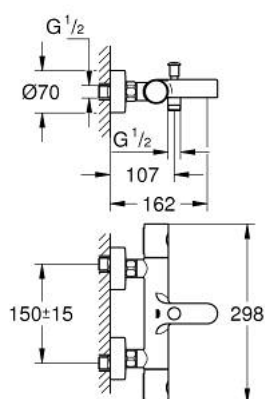

34 766 000 **GROHTHERM 800 COSMOPOLITAN TERMOSTATSKI MEŠALNIK ZA KAD – 1/2"**

PRODUCT DESCRIPTION

- Colour: chrome
- wall mounted
- GROHE LongLife finish
- GROHE MetalGrip ergonomically shaped metal handles
- GROHE SafeStop safety button at 38°C
- GROHE SafeStop Plus optional temperature limiter at 43°C included
- GROHE TurboStat - compact cartridge with wax thermostatic element
- integrated mixed water shut off
- automatic diverter: bath/shower
- volume handle with GROHE EcoButton (economy button with individually adjustable economy stop)
- ceramic headpart 1/2", 180°
- shower bottom outlet 1/2"
- mousseur
- built-in non return valves
- dirt strainers
- protected against backflow
- S-unions
- metal escutcheon

34 766 000 GROHTHERM 800 COSMOPOLITAN TERMOSTATSKI MEŠALNIK ZA KAD – 1/2"

SPARE PARTS, julij 2019 – now

- 1: Metal handle 1/2" (Spare part-nr. 47984000)
 - 1.1: Cover cap (Spare part-nr. 6458500M)
 - 2: Fitting ring (Spare part-nr. 47743000)
 - 3: Thermostatic compact cartridge 1/2" (Spare part-nr. 47439000)
 - 4: Ceramic headpart 1/2" (Spare part-nr. 45346000)
 - 4.1: O-ring \varnothing 18.2 x \varnothing 1.7 (Spare part-nr. 0392400M)
 - 5: Non-return valve (Spare part-nr. 47189000)
 - 5.1: Dirt strainer (Spare part-nr. 0726400M)
 - 5.2: Non-return valve (Spare part-nr. 08565000)
 - 5.3: O-ring \varnothing 17 x \varnothing 2 (Spare part-nr. 0305500M)
 - 6: S-union (Spare part-nr. 12662000)
 - 7: Diverter knob (Spare part-nr. 65648000)
 - 8: Diverter (Spare part-nr. 65655000)
 - 9: Mousseur (Spare part-nr. 13926000)
 - 10: Non-return valve (Spare part-nr. 08565000)
 - 11: Extension 3/4", 20 mm (Spare part-nr. 0713000M)*
 - 12: GROHE TurboStat cartridge 1/2" (Spare part-nr. 47175000)*
 - 13: Special spanner (Spare part-nr. 19377000)*
 - 14: Socket spanner (Spare part-nr. 19332000)*
- * Optional accessories