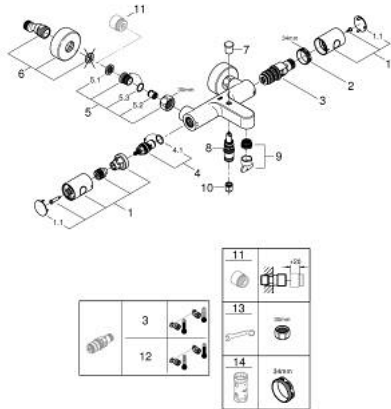

34 766 000 **GROHTHERM 800 COSMOPOLITAN TERMOSTATSKI MEŠALNIK ZA KAD – 1/2"**

PRODUCT DESCRIPTION

- Colour: chrome
- wall mounted
- GROHE LongLife finish
- GROHE MetalGrip ergonomically shaped metal handles
- GROHE SafeStop safety button at 38°C
- GROHE SafeStop Plus optional temperature limiter at 43°C included
- GROHE TurboStat - compact cartridge with wax thermostatic element
- integrated mixed water shut off
- automatic diverter: bath/shower
- volume handle with GROHE EcoButton (economy button with individually adjustable economy stop)
- ceramic headpart 1/2", 180°
- shower bottom outlet 1/2"
- mousseur
- built-in non return valves
- dirt strainers
- protected against backflow
- S-unions
- metal escutcheon

34 766 000 GROHTHERM 800 COSMOPOLITAN TERMOSTATSKI MEŠALNIK ZA KAD – 1/2"

SPARE PARTS, julij 2019 – now

- 1: Metal handle 1/2" (Spare part-nr. 47984000)
 - 1.1: Cover cap (Spare part-nr. 6458500M)
 - 2: Fitting ring (Spare part-nr. 47743000)
 - 3: Thermostatic compact cartridge 1/2" (Spare part-nr. 47439000)
 - 4: Ceramic headpart 1/2" (Spare part-nr. 45346000)
 - 4.1: O-ring \varnothing 18.2 x \varnothing 1.7 (Spare part-nr. 0392400M)
 - 5: Non-return valve (Spare part-nr. 47189000)
 - 5.1: Dirt strainer (Spare part-nr. 0726400M)
 - 5.2: Non-return valve (Spare part-nr. 08565000)
 - 5.3: O-ring \varnothing 17 x \varnothing 2 (Spare part-nr. 0305500M)
 - 6: S-union (Spare part-nr. 12662000)
 - 7: Diverter knob (Spare part-nr. 65648000)
 - 8: Diverter (Spare part-nr. 65655000)
 - 9: Mousseur (Spare part-nr. 13926000)
 - 10: Non-return valve (Spare part-nr. 08565000)
 - 11: Extension 3/4", 20 mm (Spare part-nr. 0713000M)*
 - 12: GROHE TurboStat cartridge 1/2" (Spare part-nr. 47175000)*
 - 13: Special spanner (Spare part-nr. 19377000)*
 - 14: Socket spanner (Spare part-nr. 19332000)*
- * Optional accessories