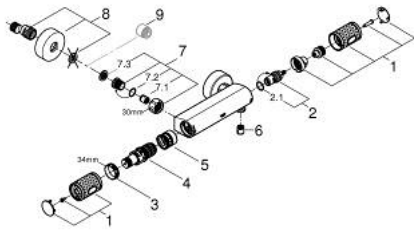

34 776 000 **GROHTHERM 1000 PERFORMANCE THERMOSTATIC SHOWER MIXER 1/2"**

**PRODUCT DESCRIPTION**

- Colour: chrome
- wall mounted
- GROHE CoolTouch safety housing
- GROHE LongLife finish
- GROHE SafeStop safety button at 38°C
- GROHE SafeStop Plus optional temperature limiter at 43°C included
- GROHE TurboStat - compact cartridge with wax thermoelement
- GROHE ProGrip - with knurl structure
- integrated mixed water shut off
- volume handle with GROHE EcoButton (economy button with individually adjustable economy stop)
- ceramic headpart 1/2", 180°
- shower bottom outlet 1/2"
- built-in non return valves
- dirt strainers
- protected against backflow
- S-unions
- metal escutcheon

### SPARE PARTS, julij 2019 – now

- 1: Shut-off handle (Spare part-nr. 49160000)
- 2: Ceramic headpart 1/2" (Spare part-nr. 45346000)
- 2.1: O-ring  $\varnothing$  18.2 x  $\varnothing$  1.7 (Spare part-nr. 0392400M)
- 3: Fitting ring (Spare part-nr. 47743000)
- 4: Thermostatic compact cartridge 1/2" (Spare part-nr. 47439000)
- 5: Race (Spare part-nr. 47975000)
- 6: Non-return valve (Spare part-nr. 08565000)
- 7: Non-return valve (Spare part-nr. 47189000)
- 7.1: Dirt strainer (Spare part-nr. 0726400M)
- 7.2: Non-return valve (Spare part-nr. 08565000)
- 7.3: O-ring  $\varnothing$  17 x  $\varnothing$  2 (Spare part-nr. 0305500M)
- 8: S-union (Spare part-nr. 12662000)
- 9: Extension 3/4", 20 mm (Spare part-nr. 0713000M)\*
- 10: Special spanner (Spare part-nr. 19377000)\*
- 11: Socket spanner (Spare part-nr. 19332000)\*
- 12: GROHE TurboStat cartridge 1/2" (Spare part-nr. 47175000)\*