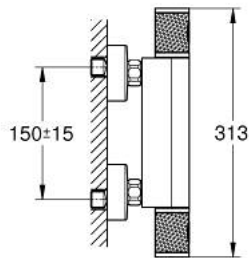

34 776 000 **GROHTHERM 1000 PERFORMANCE THERMOSTATIC SHOWER MIXER 1/2"**

**PRODUCT DESCRIPTION**

- Colour: chrome
- wall mounted
- GROHE CoolTouch safety housing
- GROHE LongLife finish
- GROHE SafeStop safety button at 38°C
- GROHE SafeStop Plus optional temperature limiter at 43°C included
- GROHE TurboStat - compact cartridge with wax thermoelement
- GROHE ProGrip - with knurl structure
- integrated mixed water shut off
- volume handle with GROHE EcoButton (economy button with individually adjustable economy stop)
- ceramic headpart 1/2", 180°
- shower bottom outlet 1/2"
- built-in non return valves
- dirt strainers
- protected against backflow
- S-unions
- metal escutcheon

## 34 776 000 GROHTHERM 1000 PERFORMANCE THERMOSTATIC SHOWER MIXER 1/2"

### SPARE PARTS, julij 2019 – now

- 1: Shut-off handle (Spare part-nr. 49160000)
- 2: Ceramic headpart 1/2" (Spare part-nr. 45346000)
- 2.1: O-ring  $\varnothing$  18.2 x  $\varnothing$  1.7 (Spare part-nr. 0392400M)
- 3: Fitting ring (Spare part-nr. 47743000)
- 4: Thermostatic compact cartridge 1/2" (Spare part-nr. 47439000)
- 5: Race (Spare part-nr. 47975000)
- 6: Non-return valve (Spare part-nr. 08565000)
- 7: Non-return valve (Spare part-nr. 47189000)
- 7.1: Dirt strainer (Spare part-nr. 0726400M)
- 7.2: Non-return valve (Spare part-nr. 08565000)
- 7.3: O-ring  $\varnothing$  17 x  $\varnothing$  2 (Spare part-nr. 0305500M)
- 8: S-union (Spare part-nr. 12662000)
- 9: Extension 3/4", 20 mm (Spare part-nr. 0713000M)\*
- 10: Special spanner (Spare part-nr. 19377000)\*
- 11: Socket spanner (Spare part-nr. 19332000)\*
- 12: GROHE TurboStat cartridge 1/2" (Spare part-nr. 47175000)\*