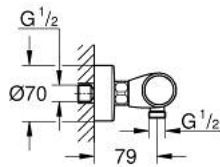

34 776 000 **GROHTHERM 1000 PERFORMANCE THERMOSTATIC SHOWER MIXER 1/2"**

**PRODUCT DESCRIPTION**

- Colour: chrome
- wall mounted
- GROHE CoolTouch safety housing
- GROHE LongLife finish
- GROHE SafeStop safety button at 38°C
- GROHE SafeStop Plus optional temperature limiter at 43°C included
- GROHE TurboStat - compact cartridge with wax thermoelement
- GROHE ProGrip - with knurl structure
- integrated mixed water shut off
- volume handle with GROHE EcoButton (economy button with individually adjustable economy stop)
- ceramic headpart 1/2", 180°
- shower bottom outlet 1/2"
- built-in non return valves
- dirt strainers
- protected against backflow
- S-unions
- metal escutcheon

### SPARE PARTS, julij 2019 – now

- 1: Shut-off handle (Spare part-nr. 49160000)
- 2: Ceramic headpart 1/2" (Spare part-nr. 45346000)
- 2.1: O-ring  $\varnothing$  18.2 x  $\varnothing$  1.7 (Spare part-nr. 0392400M)
- 3: Fitting ring (Spare part-nr. 47743000)
- 4: Thermostatic compact cartridge 1/2" (Spare part-nr. 47439000)
- 5: Race (Spare part-nr. 47975000)
- 6: Non-return valve (Spare part-nr. 08565000)
- 7: Non-return valve (Spare part-nr. 47189000)
- 7.1: Dirt strainer (Spare part-nr. 0726400M)
- 7.2: Non-return valve (Spare part-nr. 08565000)
- 7.3: O-ring  $\varnothing$  17 x  $\varnothing$  2 (Spare part-nr. 0305500M)
- 8: S-union (Spare part-nr. 12662000)
- 9: Extension 3/4", 20 mm (Spare part-nr. 0713000M)\*
- 10: Special spanner (Spare part-nr. 19377000)\*
- 11: Socket spanner (Spare part-nr. 19332000)\*
- 12: GROHE TurboStat cartridge 1/2" (Spare part-nr. 47175000)\*