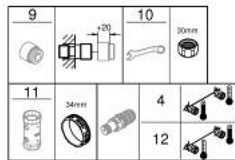

34 776 000 **GROHTHERM 1000 PERFORMANCE THERMOSTATIC SHOWER MIXER 1/2"**

**PRODUCT DESCRIPTION**

- Colour: chrome
- wall mounted
- GROHE CoolTouch safety housing
- GROHE LongLife finish
- GROHE SafeStop safety button at 38°C
- GROHE SafeStop Plus optional temperature limiter at 43°C included
- GROHE TurboStat - compact cartridge with wax thermoelement
- GROHE ProGrip - with knurl structure
- integrated mixed water shut off
- volume handle with GROHE EcoButton (economy button with individually adjustable economy stop)
- ceramic headpart 1/2", 180°
- shower bottom outlet 1/2"
- built-in non return valves
- dirt strainers
- protected against backflow
- S-unions
- metal escutcheon

### SPARE PARTS, julij 2019 – now

- 1: Shut-off handle (Spare part-nr. 49160000)
- 2: Ceramic headpart 1/2" (Spare part-nr. 45346000)
- 2.1: O-ring  $\varnothing$  18.2 x  $\varnothing$  1.7 (Spare part-nr. 0392400M)
- 3: Fitting ring (Spare part-nr. 47743000)
- 4: Thermostatic compact cartridge 1/2" (Spare part-nr. 47439000)
- 5: Race (Spare part-nr. 47975000)
- 6: Non-return valve (Spare part-nr. 08565000)
- 7: Non-return valve (Spare part-nr. 47189000)
- 7.1: Dirt strainer (Spare part-nr. 0726400M)
- 7.2: Non-return valve (Spare part-nr. 08565000)
- 7.3: O-ring  $\varnothing$  17 x  $\varnothing$  2 (Spare part-nr. 0305500M)
- 8: S-union (Spare part-nr. 12662000)
- 9: Extension 3/4", 20 mm (Spare part-nr. 0713000M)\*
- 10: Special spanner (Spare part-nr. 19377000)\*
- 11: Socket spanner (Spare part-nr. 19332000)\*
- 12: GROHE TurboStat cartridge 1/2" (Spare part-nr. 47175000)\*