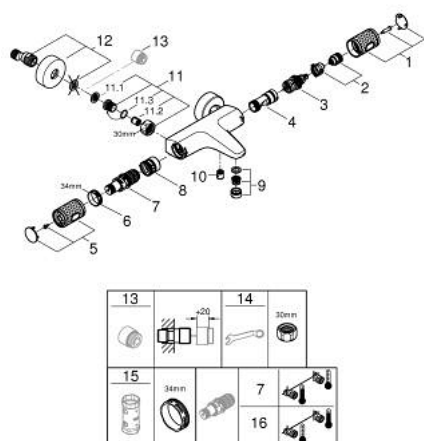

34 779 000 **GROHTHERM 1000 PERFORMANCE TERMOSTATSKI MEŠALNIK ZA KAD – 1/2"**

**PRODUCT DESCRIPTION**

- Colour: chrome
- wall mounted
- GROHE CoolTouch safety housing
- GROHE LongLife finish
- GROHE SafeStop safety button at 38°C
- GROHE SafeStop Plus optional temperature limiter at 43°C included
- GROHE TurboStat - compact cartridge with wax thermoelement
- GROHE ProGrip - with knurl structure
- integrated mixed water shut off
- GROHE AquaDimmer with multiple function:
  - integrated GROHE EcoButton (economy button with economy stop for shower)
- flow control
- diverter: bath/shower
- shower bottom outlet 1/2"
- mousseur
- built-in non return valves
- dirt strainers
- protected against backflow
- S-unions
- metal escutcheon
- GROHE EcoJoy - Less water, perfect flow

### SPARE PARTS, julij 2019 – now

- 1: Shut-off handle (Spare part-nr. 49162000)
- 2: Stop (Spare part-nr. 47977000)
- 3: Aquadimmer (Spare part-nr. 12433000)
- 4: Water flow (Spare part-nr. 47751000)
- 5: Shut-off handle (Spare part-nr. 49160000)
- 6: Fitting ring (Spare part-nr. 47743000)
- 7: Thermostatic compact cartridge 1/2" (Spare part-nr. 47439000)
- 8: Race (Spare part-nr. 47975000)
- 9: Mousseur (Spare part-nr. 13952000)
- 10: Non-return valve (Spare part-nr. 08565000)
- 11: Non-return valve (Spare part-nr. 47189000)
- 11.1: Dirt strainer (Spare part-nr. 0726400M)
- 11.2: Non-return valve (Spare part-nr. 08565000)
- 11.3: O-ring  $\varnothing 17 \times \varnothing 2$  (Spare part-nr. 0305500M)
- 12: S-union (Spare part-nr. 12662000)
- 13: Extension 3/4", 20 mm (Spare part-nr. 0713000M)\*
- 14: Special spanner (Spare part-nr. 19377000)\*
- 15: Socket spanner (Spare part-nr. 19332000)\*
- 16: GROHE TurboStat cartridge 1/2" (Spare part-nr. 47175000)\*