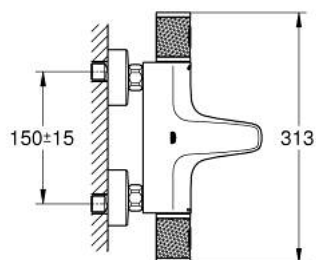

34 779 000 **GROHTHERM 1000 PERFORMANCE TERMOSTATSKI MEŠALNIK ZA KAD – 1/2"**

**PRODUCT DESCRIPTION**

- Colour: chrome
- wall mounted
- GROHE CoolTouch safety housing
- GROHE LongLife finish
- GROHE SafeStop safety button at 38°C
- GROHE SafeStop Plus optional temperature limiter at 43°C included
- GROHE TurboStat - compact cartridge with wax thermoelement
- GROHE ProGrip - with knurl structure
- integrated mixed water shut off
- GROHE AquaDimmer with multiple function:
  - integrated GROHE EcoButton (economy button with economy stop for shower)
- flow control
- diverter: bath/shower
- shower bottom outlet 1/2"
- mousseur
- built-in non return valves
- dirt strainers
- protected against backflow
- S-unions
- metal escutcheon
- GROHE EcoJoy - Less water, perfect flow

## 34 779 000 GROHTHERM 1000 PERFORMANCE TERMOSTATSKI MEŠALNIK ZA KAD – 1/2"

### SPARE PARTS, julij 2019 – now

- 1: Shut-off handle (Spare part-nr. 49162000)
- 2: Stop (Spare part-nr. 47977000)
- 3: Aquadimmer (Spare part-nr. 12433000)
- 4: Water flow (Spare part-nr. 47751000)
- 5: Shut-off handle (Spare part-nr. 49160000)
- 6: Fitting ring (Spare part-nr. 47743000)
- 7: Thermostatic compact cartridge 1/2" (Spare part-nr. 47439000)
- 8: Race (Spare part-nr. 47975000)
- 9: Mousseur (Spare part-nr. 13952000)
- 10: Non-return valve (Spare part-nr. 08565000)
- 11: Non-return valve (Spare part-nr. 47189000)
- 11.1: Dirt strainer (Spare part-nr. 0726400M)
- 11.2: Non-return valve (Spare part-nr. 08565000)
- 11.3: O-ring  $\varnothing 17 \times \varnothing 2$  (Spare part-nr. 0305500M)
- 12: S-union (Spare part-nr. 12662000)
- 13: Extension 3/4", 20 mm (Spare part-nr. 0713000M)\*
- 14: Special spanner (Spare part-nr. 19377000)\*
- 15: Socket spanner (Spare part-nr. 19332000)\*
- 16: GROHE TurboStat cartridge 1/2" (Spare part-nr. 47175000)\*