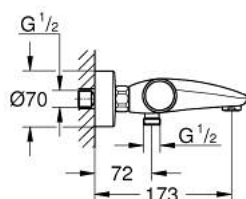

34 779 000 **GROHTHERM 1000 PERFORMANCE TERMOSTATSKI MEŠALNIK ZA KAD – 1/2"**

**PRODUCT DESCRIPTION**

- Colour: chrome
- wall mounted
- GROHE CoolTouch safety housing
- GROHE LongLife finish
- GROHE SafeStop safety button at 38°C
- GROHE SafeStop Plus optional temperature limiter at 43°C included
- GROHE TurboStat - compact cartridge with wax thermoelement
- GROHE ProGrip - with knurl structure
- integrated mixed water shut off
- GROHE AquaDimmer with multiple function:
  - integrated GROHE EcoButton (economy button with economy stop for shower)
- flow control
- diverter: bath/shower
- shower bottom outlet 1/2"
- mousseur
- built-in non return valves
- dirt strainers
- protected against backflow
- S-unions
- metal escutcheon
- GROHE EcoJoy - Less water, perfect flow

## 34 779 000 GROHTHERM 1000 PERFORMANCE TERMOSTATSKI MEŠALNIK ZA KAD – 1/2"

### SPARE PARTS, julij 2019 – now

- 1: Shut-off handle (Spare part-nr. 49162000)
- 2: Stop (Spare part-nr. 47977000)
- 3: Aquadimmer (Spare part-nr. 12433000)
- 4: Water flow (Spare part-nr. 47751000)
- 5: Shut-off handle (Spare part-nr. 49160000)
- 6: Fitting ring (Spare part-nr. 47743000)
- 7: Thermostatic compact cartridge 1/2" (Spare part-nr. 47439000)
- 8: Race (Spare part-nr. 47975000)
- 9: Mousseur (Spare part-nr. 13952000)
- 10: Non-return valve (Spare part-nr. 08565000)
- 11: Non-return valve (Spare part-nr. 47189000)
- 11.1: Dirt strainer (Spare part-nr. 0726400M)
- 11.2: Non-return valve (Spare part-nr. 08565000)
- 11.3: O-ring  $\varnothing 17 \times \varnothing 2$  (Spare part-nr. 0305500M)
- 12: S-union (Spare part-nr. 12662000)
- 13: Extension 3/4", 20 mm (Spare part-nr. 0713000M)\*
- 14: Special spanner (Spare part-nr. 19377000)\*
- 15: Socket spanner (Spare part-nr. 19332000)\*
- 16: GROHE TurboStat cartridge 1/2" (Spare part-nr. 47175000)\*