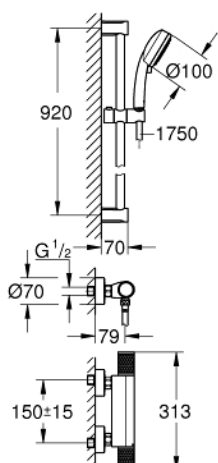

34 784 000 GROHTHERM 1000 PERFORMANCE TERMOSTATSKI MEŠALNIK ZA TUŠ – 1/2", S KOMPLETOM ZA TUŠ

PRODUCT DESCRIPTION

- Colour: chrome
- consisting of:
 - Grotherm 1000 Performance thermostatic shower mixer 1/2" (34 776 000)
 - Tempesta Cosmopolitan 100 shower set, 2 sprays, 900 mm (27 788 002)
 - optional 5.7 l/min flow limiter included

34 784 000 GROHTHERM 1000 PERFORMANCE TERMOSTATSKI MEŠALNIK ZA TUŠ – 1/2", S KOMPLETOM ZA TUŠ

SPARE PARTS, julij 2019 – now

- 1: Shut-off handle (Spare part-nr. 49160000)
- 2: Ceramic headpart 1/2" (Spare part-nr. 45346000)
- 2.1: O-ring \varnothing 18.2 x \varnothing 1.7 (Spare part-nr. 0392400M)
- 3: Fitting ring (Spare part-nr. 47743000)
- 4: Thermostatic compact cartridge 1/2" (Spare part-nr. 47439000)
- 5: Race (Spare part-nr. 47975000)
- 6: Non-return valve (Spare part-nr. 47189000)
- 6.1: Dirt strainer (Spare part-nr. 0726400M)
- 6.2: Non-return valve (Spare part-nr. 08565000)
- 6.3: O-ring \varnothing 17 x \varnothing 2 (Spare part-nr. 0305500M)
- 7: S-union (Spare part-nr. 12662000)
- 8: Non-return valve (Spare part-nr. 08565000)
- 9: Shower rail holder (Spare part-nr. 48095000)
- 10: Glide element (Spare part-nr. 12140000)
- 11: Dirt strainer (Spare part-nr. 0700200M)
- 12: Compensation disc (Spare part-nr. 48051000)*
- 13: Extension 3/4", 20 mm (Spare part-nr. 0713000M)*
- 14: Special spanner (Spare part-nr. 19377000)*
- 15: Socket spanner (Spare part-nr. 19332000)*
- 16: GROHE TurboStat cartridge 1/2" (Spare part-nr. 47175000)*