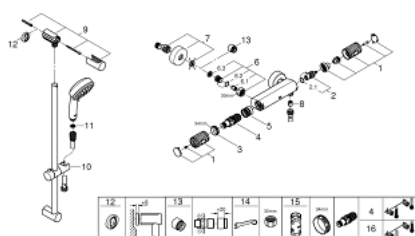

34 784 000 GROHTHERM 1000 PERFORMANCE TERMOSTATSKI MEŠALNIK ZA TUŠ – 1/2", S KOMPLETOM ZA TUŠ

PRODUCT DESCRIPTION

- Colour: chrome
- consisting of:
 - Grotherm 1000 Performance thermostatic shower mixer 1/2" (34 776 000)
 - Tempesta Cosmopolitan 100 shower set, 2 sprays, 900 mm (27 788 002)
 - optional 5.7 l/min flow limiter included

34 784 000 GROHTHERM 1000 PERFORMANCE TERMOSTATSKI MEŠALNIK ZA TUŠ – 1/2", S KOMPLETOM ZA TUŠ

SPARE PARTS, julij 2019 – now

- 1: Shut-off handle (Spare part-nr. 49160000)
- 2: Ceramic headpart 1/2" (Spare part-nr. 45346000)
- 2.1: O-ring \varnothing 18.2 x \varnothing 1.7 (Spare part-nr. 0392400M)
- 3: Fitting ring (Spare part-nr. 47743000)
- 4: Thermostatic compact cartridge 1/2" (Spare part-nr. 47439000)
- 5: Race (Spare part-nr. 47975000)
- 6: Non-return valve (Spare part-nr. 47189000)
- 6.1: Dirt strainer (Spare part-nr. 0726400M)
- 6.2: Non-return valve (Spare part-nr. 08565000)
- 6.3: O-ring \varnothing 17 x \varnothing 2 (Spare part-nr. 0305500M)
- 7: S-union (Spare part-nr. 12662000)
- 8: Non-return valve (Spare part-nr. 08565000)
- 9: Shower rail holder (Spare part-nr. 48095000)
- 10: Glide element (Spare part-nr. 12140000)
- 11: Dirt strainer (Spare part-nr. 0700200M)
- 12: Compensation disc (Spare part-nr. 48051000)*
- 13: Extension 3/4", 20 mm (Spare part-nr. 0713000M)*
- 14: Special spanner (Spare part-nr. 19377000)*
- 15: Socket spanner (Spare part-nr. 19332000)*
- 16: GROHE TurboStat cartridge 1/2" (Spare part-nr. 47175000)*