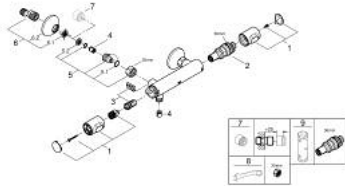

34 793 000 **GROHTHERM 500 THERMOSTATIC SHOWER MIXER 1/2"**

PRODUCT DESCRIPTION

- Colour: chrome
- wall mounted
- GROHE LongLife finish
- GROHE SafeStop safety button at 38°C
- GROHE SafeStop Plus optional temperature limiter at 43°C included
- GROHE thermostatic cartridge with wax thermoelement
- integrated mixed water shut off
- volume handle with GROHE EcoButton
- headpart 90°
- shower bottom outlet 1/2"
- built-in non return valves
- dirt strainers
- protected against backflow
- S-unions
- metal escutcheon
- professional edition

34 793 000 GROHTHERM 500 THERMOSTATIC SHOWER MIXER 1/2"

SPARE PARTS, august 2019 – now

- 1: Temperature control handle (Spare part-nr. 49178000)
- 2: Thermostatic compact cartridge 1/2" (Spare part-nr. 49175000)
- 3: Headpart 1/2" (Spare part-nr. 49174000)
- 4: Non-return valve (Spare part-nr. 08565000)
- 5: Connection nipple (Spare part-nr. 49179000)
- 5.1: O-ring $\varnothing 17 \times \varnothing 2$ (Spare part-nr. 0305500M)
- 5.2: Dirt strainer (Spare part-nr. 0726400M)
- 6: S-union (Spare part-nr. 12075000)
- 6.1: Seal (Spare part-nr. 0138600M)
- 6.2: Escutcheon (Spare part-nr. 0221000M)
- 7: Extension 3/4", 20 mm (Spare part-nr. 0713000M)*
- 8: Special spanner (Spare part-nr. 19377000)*
- 9: Socket spanner (Spare part-nr. 49059000)*