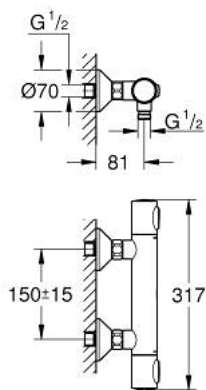

34 793 000 **GROHTHERM 500 THERMOSTATIC SHOWER MIXER 1/2"**

PRODUCT DESCRIPTION

- Colour: chrome
- wall mounted
- GROHE LongLife finish
- GROHE SafeStop safety button at 38°C
- GROHE SafeStop Plus optional temperature limiter at 43°C included
- GROHE thermostatic cartridge with wax thermoelement
- integrated mixed water shut off
- volume handle with GROHE EcoButton
- headpart 90°
- shower bottom outlet 1/2"
- built-in non return valves
- dirt strainers
- protected against backflow
- S-unions
- metal escutcheon
- professional edition

34 793 000 GROHTHERM 500 THERMOSTATIC SHOWER MIXER 1/2"

SPARE PARTS, august 2019 – now

- 1: Temperature control handle (Spare part-nr. 49178000)
- 2: Thermostatic compact cartridge 1/2" (Spare part-nr. 49175000)
- 3: Headpart 1/2" (Spare part-nr. 49174000)
- 4: Non-return valve (Spare part-nr. 08565000)
- 5: Connection nipple (Spare part-nr. 49179000)
- 5.1: O-ring $\varnothing 17 \times \varnothing 2$ (Spare part-nr. 0305500M)
- 5.2: Dirt strainer (Spare part-nr. 0726400M)
- 6: S-union (Spare part-nr. 12075000)
- 6.1: Seal (Spare part-nr. 0138600M)
- 6.2: Escutcheon (Spare part-nr. 0221000M)
- 7: Extension 3/4", 20 mm (Spare part-nr. 0713000M)*
- 8: Special spanner (Spare part-nr. 19377000)*
- 9: Socket spanner (Spare part-nr. 49059000)*