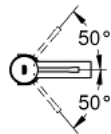

34 813 001 **ESSENCE SINGLE-LEVER BASIN MIXER 1/2"**
S-SIZE

PRODUCT DESCRIPTION

- Colour: chrome
- single hole installation
- metal lever
- GROHE SilkMove 28 mm ceramic cartridge
- with temperature limiter
- GROHE LongLife finish
- GROHE EcoJoy - Less water, perfect flow
- maximum flow rate (at 3 bar): 5 l/min
- GROHE FastFixation Plus installation system
- smooth body
- flexible connection hoses
- min. recommended pressure 1.0 bar
- professional edition

34 813 001 **ESSENCE SINGLE-LEVER BASIN MIXER 1/2"**
S-SIZE

SPARE PARTS, december 2021 – now

- 1: Lever (Spare part-nr. 46917000)
 - 2: Fitting ring (Spare part-nr. 46715000)
 - 3: Cartridge (Spare part-nr. 46580000)
 - 4: Mousseur (Spare part-nr. 46765000)
 - 5: Escutcheon (Spare part-nr. 48603000)
 - 6: Shank mounting kit (Spare part-nr. 46645000)
 - 7: Waste set with push-open plug (Spare part-nr. 65807000)*
 - 8: Mounting wrench (Spare part-nr. 19017000)*
- * Optional accessories