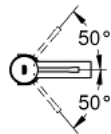

34 813 001 **ESSENCE SINGLE-LEVER BASIN MIXER 1/2"**
S-SIZE

PRODUCT DESCRIPTION

- Colour: chrome
- single hole installation
- metal lever
- GROHE SilkMove 28 mm ceramic cartridge
- with temperature limiter
- GROHE LongLife finish
- AquaCalibrator
- maximum flow rate (at 3 bar): 5 l/min
- FastFixation Plus installation system
- smooth body
- flexible connection hoses
- min. recommended pressure 1.0 bar
- professional edition

34 813 001 ESSENCE SINGLE-LEVER BASIN MIXER 1/2"
S-SIZE

SPARE PARTS, december 2021 – now

- 1: Lever (Spare part-nr. 46917000)
 - 2: Fitting ring (Spare part-nr. 46715000)
 - 3: Cartridge (Spare part-nr. 46580000)
 - 4: Mousseur (Spare part-nr. 46765000)
 - 5: Escutcheon (Spare part-nr. 48603000)
 - 6: Shank mounting kit (Spare part-nr. 46645000)
 - 7: Waste set with push-open plug (Spare part-nr. 65807000)*
 - 8: Mounting wrench (Spare part-nr. 19017000)*
- * Optional accessories