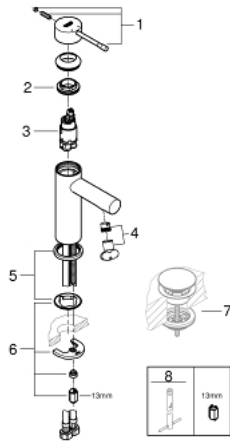

34 813 001 **ESSENCE SINGLE-LEVER BASIN MIXER 1/2"**
S-SIZE

PRODUCT DESCRIPTION

- Colour: chrome
- single hole installation
- metal lever
- GROHE SilkMove 28 mm ceramic cartridge
- with temperature limiter
- GROHE LongLife finish
- AquaCalibrator
- maximum flow rate (at 3 bar): 5 l/min
- FastFixation Plus installation system
- smooth body
- flexible connection hoses
- min. recommended pressure 1.0 bar
- professional edition

34 813 001 ESSENCE SINGLE-LEVER BASIN MIXER 1/2"
S-SIZE

SPARE PARTS, december 2021 – now

- 1: Lever (Spare part-nr. 46917000)
 - 2: Fitting ring (Spare part-nr. 46715000)
 - 3: Cartridge (Spare part-nr. 46580000)
 - 4: Mousseur (Spare part-nr. 46765000)
 - 5: Escutcheon (Spare part-nr. 48603000)
 - 6: Shank mounting kit (Spare part-nr. 46645000)
 - 7: Waste set with push-open plug (Spare part-nr. 65807000)*
 - 8: Mounting wrench (Spare part-nr. 19017000)*
- * Optional accessories