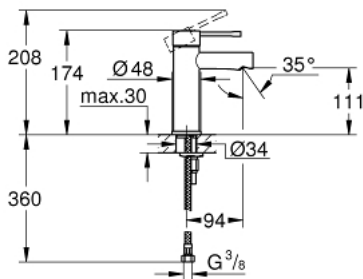

34 813 001 **ESSENCE SINGLE-LEVER BASIN MIXER 1/2"**
S-SIZE

PRODUCT DESCRIPTION

- Colour: chrome
- single hole installation
- metal lever
- GROHE SilkMove 28 mm ceramic cartridge
- with temperature limiter
- GROHE LongLife finish
- GROHE EcoJoy - Less water, perfect flow
- maximum flow rate (at 3 bar): 5 l/min
- GROHE FastFixation Plus installation system
- smooth body
- flexible connection hoses
- min. recommended pressure 1.0 bar
- professional edition

34 813 001 **ESSENCE SINGLE-LEVER BASIN MIXER 1/2"**
S-SIZE

SPARE PARTS, december 2021 – now

- 1: Lever (Spare part-nr. 46917000)
 - 2: Fitting ring (Spare part-nr. 46715000)
 - 3: Cartridge (Spare part-nr. 46580000)
 - 4: Mousseur (Spare part-nr. 46765000)
 - 5: Escutcheon (Spare part-nr. 48603000)
 - 6: Shank mounting kit (Spare part-nr. 46645000)
 - 7: Waste set with push-open plug (Spare part-nr. 65807000)*
 - 8: Mounting wrench (Spare part-nr. 19017000)*
- * Optional accessories