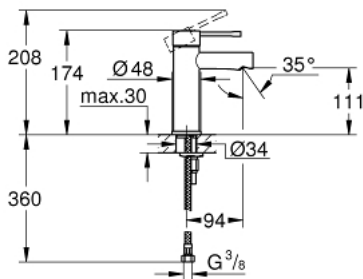

34 813 001 **ESSENCE SINGLE-LEVER BASIN MIXER 1/2"**
S-SIZE

PRODUCT DESCRIPTION

- Colour: chrome
- single hole installation
- metal lever
- GROHE SilkMove 28 mm ceramic cartridge
- with temperature limiter
- GROHE LongLife finish
- AquaCalibrator
- maximum flow rate (at 3 bar): 5 l/min
- FastFixation Plus installation system
- smooth body
- flexible connection hoses
- min. recommended pressure 1.0 bar
- professional edition

34 813 001 ESSENCE SINGLE-LEVER BASIN MIXER 1/2"
S-SIZE

SPARE PARTS, december 2021 – now

- 1: Lever (Spare part-nr. 46917000)
 - 2: Fitting ring (Spare part-nr. 46715000)
 - 3: Cartridge (Spare part-nr. 46580000)
 - 4: Mousseur (Spare part-nr. 46765000)
 - 5: Escutcheon (Spare part-nr. 48603000)
 - 6: Shank mounting kit (Spare part-nr. 46645000)
 - 7: Waste set with push-open plug (Spare part-nr. 65807000)*
 - 8: Mounting wrench (Spare part-nr. 19017000)*
- * Optional accessories