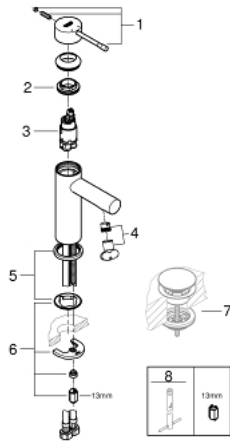

34 813 001 **ESSENCE SINGLE-LEVER BASIN MIXER 1/2"**
S-SIZE

PRODUCT DESCRIPTION

- Colour: chrome
- single hole installation
- metal lever
- GROHE SilkMove 28 mm ceramic cartridge
- with temperature limiter
- GROHE LongLife finish
- GROHE EcoJoy - Less water, perfect flow
- maximum flow rate (at 3 bar): 5 l/min
- GROHE FastFixation Plus installation system
- smooth body
- flexible connection hoses
- min. recommended pressure 1.0 bar
- professional edition

34 813 001 **ESSENCE SINGLE-LEVER BASIN MIXER 1/2"**
S-SIZE

SPARE PARTS, december 2021 – now

- 1: Lever (Spare part-nr. 46917000)
 - 2: Fitting ring (Spare part-nr. 46715000)
 - 3: Cartridge (Spare part-nr. 46580000)
 - 4: Mousseur (Spare part-nr. 46765000)
 - 5: Escutcheon (Spare part-nr. 48603000)
 - 6: Shank mounting kit (Spare part-nr. 46645000)
 - 7: Waste set with push-open plug (Spare part-nr. 65807000)*
 - 8: Mounting wrench (Spare part-nr. 19017000)*
- * Optional accessories