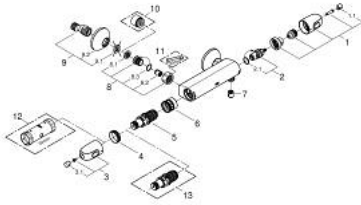

34 814 003 GROHTHERM 1000 THERMOSTATIC SHOWER MIXER 1/2"

PRODUCT DESCRIPTION

- Colour: chrome
- wall mounted
- GROHE CoolTouch safety housing
- GROHE LongLife finish
- GROHE MetalGrip ergonomically shaped metal handles
- GROHE SafeStop safety button at 38°C
- GROHE SafeStop Plus optional temperature limiter at 43°C included
- GROHE TurboStat - compact cartridge with wax thermoelement
- integrated mixed water shut off
- volume handle with GROHE EcoButton (economy button with individually adjustable economy stop)
- ceramic headpart 1/2", 180°
- shower bottom outlet 1/2"
- built-in non return valves
- dirt strainers
- protected against backflow
- S-unions
- metal escutcheon
- professional edition

34 814 003 GROHTHERM 1000 THERMOSTATIC SHOWER MIXER 1/2"

SPARE PARTS, august 2020 – now

- 1: Shut-off handle (Spare part-nr. 47972000)
- 1.1: Cover cap (Spare part-nr. 4797400M)
- 2: Ceramic headpart 1/2" (Spare part-nr. 45346000)
- 2.1: O-ring \varnothing 18.2 x \varnothing 1.7 (Spare part-nr. 0392400M)
- 3: Temperature control handle (Spare part-nr. 47973000)
- 3.1: Cover cap (Spare part-nr. 4797400M)
- 4: Fitting ring (Spare part-nr. 47743000)
- 5: Thermostatic compact cartridge 1/2" (Spare part-nr. 47439000)
- 6: Race (Spare part-nr. 47975000)
- 7: Non-return valve (Spare part-nr. 08565000)
- 8: Non-return valve (Spare part-nr. 47189000)
- 8.1: Dirt strainer (Spare part-nr. 0726400M)
- 8.2: Non-return valve (Spare part-nr. 08565000)
- 8.3: O-ring \varnothing 17 x \varnothing 2 (Spare part-nr. 0305500M)
- 9: S-union (Spare part-nr. 12075000)
- 9.1: Seal (Spare part-nr. 0138600M)
- 9.2: Escutcheon (Spare part-nr. 0221000M)
- 10: Extension 3/4", 20 mm (Spare part-nr. 0713000M)*
- 11: Special spanner (Spare part-nr. 19377000)*
- 12: Socket spanner (Spare part-nr. 19332000)*
- 13: GROHE TurboStat cartridge 1/2" (Spare part-nr. 47175000)*