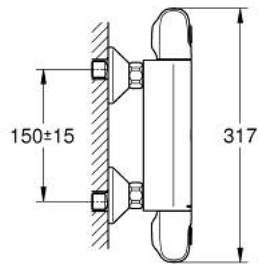

34 814 003 GROHTHERM 1000 THERMOSTATIC SHOWER MIXER 1/2"

PRODUCT DESCRIPTION

- Colour: chrome
- wall mounted
- GROHE CoolTouch safety housing
- GROHE LongLife finish
- GROHE MetalGrip ergonomically shaped metal handles
- GROHE SafeStop safety button at 38°C
- GROHE SafeStop Plus optional temperature limiter at 43°C included
- GROHE TurboStat - compact cartridge with wax thermoelement
- integrated mixed water shut off
- volume handle with GROHE EcoButton (economy button with individually adjustable economy stop)
- ceramic headpart 1/2", 180°
- shower bottom outlet 1/2"
- built-in non return valves
- dirt strainers
- protected against backflow
- S-unions
- metal escutcheon
- professional edition

34 814 003 GROHTHERM 1000 THERMOSTATIC SHOWER MIXER 1/2"

SPARE PARTS, august 2020 – now

- 1: Shut-off handle (Spare part-nr. 47972000)
- 1.1: Cover cap (Spare part-nr. 4797400M)
- 2: Ceramic headpart 1/2" (Spare part-nr. 45346000)
- 2.1: O-ring \varnothing 18.2 x \varnothing 1.7 (Spare part-nr. 0392400M)
- 3: Temperature control handle (Spare part-nr. 47973000)
- 3.1: Cover cap (Spare part-nr. 4797400M)
- 4: Fitting ring (Spare part-nr. 47743000)
- 5: Thermostatic compact cartridge 1/2" (Spare part-nr. 47439000)
- 6: Race (Spare part-nr. 47975000)
- 7: Non-return valve (Spare part-nr. 08565000)
- 8: Non-return valve (Spare part-nr. 47189000)
- 8.1: Dirt strainer (Spare part-nr. 0726400M)
- 8.2: Non-return valve (Spare part-nr. 08565000)
- 8.3: O-ring \varnothing 17 x \varnothing 2 (Spare part-nr. 0305500M)
- 9: S-union (Spare part-nr. 12075000)
- 9.1: Seal (Spare part-nr. 0138600M)
- 9.2: Escutcheon (Spare part-nr. 0221000M)
- 10: Extension 3/4", 20 mm (Spare part-nr. 0713000M)*
- 11: Special spanner (Spare part-nr. 19377000)*
- 12: Socket spanner (Spare part-nr. 19332000)*
- 13: GROHE TurboStat cartridge 1/2" (Spare part-nr. 47175000)*