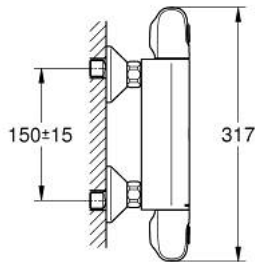

## 34 814 243 3 GROHTHERM 1000 THERMOSTATIC SHOWER MIXER 1/2"

### PRODUCT DESCRIPTION

- Colour: Matte Black
- wall mounted
- GROHE CoolTouch safety housing
- GROHE MetalGrip ergonomically shaped metal handles
- GROHE SafeStop safety button at 38°C
- GROHE SafeStop Plus optional temperature limiter at 43°C included
- GROHE TurboStat - compact cartridge with wax thermoelement
- integrated mixed water shut off
- volume handle with GROHE EcoButton (economy button with individually adjustable economy stop)
- ceramic headpart 1/2", 180°
- shower bottom outlet 1/2"
- built-in non return valves
- dirt strainers
- protected against backflow
- S-unions
- metal escutcheon
- professional edition

### SPARE PARTS, junij 2023 – now

1: GRT 1000 New shut-off handle (Spare part-nr. 479722430)

1.1: cap (Spare part-nr. 47974243M)

2: Ceramic headpart 1/2" (Spare part-nr. 45346000)

2.1: O-ring Ø 18.2 x Ø 1.7 (Spare part-nr. 0392400M)

8.3: O-ring ø 17 x ø 2 (Spare part-nr. 0305500M)

9: S-union (Spare part-nr. 120752430)

9.1: Seal (Spare part-nr. 0138600M)

9.2: Escutcheon (Spare part-nr. 02210243M)

10: Extension 3/4", 20 mm (Spare part-nr. 0713000M)\*