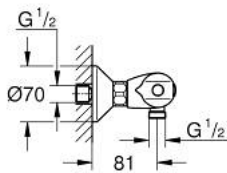

## 34 814 243 3 GROHTHERM 1000 THERMOSTATIC SHOWER MIXER 1/2"

### PRODUCT DESCRIPTION

- Colour: Matte Black
- wall mounted
- GROHE CoolTouch safety housing
- GROHE MetalGrip ergonomically shaped metal handles
- GROHE SafeStop safety button at 38°C
- GROHE SafeStop Plus optional temperature limiter at 43°C included
- GROHE TurboStat - compact cartridge with wax thermoelement
- integrated mixed water shut off
- volume handle with GROHE EcoButton (economy button with individually adjustable economy stop)
- ceramic headpart 1/2", 180°
- shower bottom outlet 1/2"
- built-in non return valves
- dirt strainers
- protected against backflow
- S-unions
- metal escutcheon
- professional edition

### SPARE PARTS, junij 2023 – now

1: GRT 1000 New shut-off handle (Spare part-nr. 479722430)

1.1: cap (Spare part-nr. 47974243M)

2: Ceramic headpart 1/2" (Spare part-nr. 45346000)

2.1: O-ring Ø 18.2 x Ø 1.7 (Spare part-nr. 0392400M)