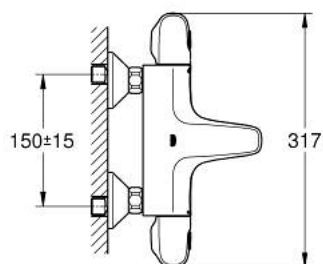

34 816 003 GROHTHERM 1000 TERMOSTATSKI MEŠALNIK ZA KAD – 1/2"

PRODUCT DESCRIPTION

- Colour: chrome
- wall mounted
- GROHE CoolTouch safety housing
- GROHE LongLife finish
- GROHE MetalGrip ergonomically shaped metal handles
- GROHE SafeStop safety button at 38°C
- GROHE SafeStop Plus optional temperature limiter at 43°C included
- GROHE TurboStat - compact cartridge with wax thermoelement
- integrated mixed water shut off
- GROHE AquaDimmer with multiple function:
 - integrated GROHE EcoButton (economy button with economy stop for shower)
- flow control
- diverter: bath/shower
- shower bottom outlet 1/2"
- mousseur
- built-in non return valves
- dirt strainers
- protected against backflow
- S-unions
- metal escutcheon
- professional edition

34 816 003 GROHTHERM 1000 TERMOSTATSKI MEŠALNIK ZA KAD – 1/2"

SPARE PARTS, avgust 2020 – now

- 1: Shut-off handle (Spare part-nr. 47976000)
- 1.1: Cover cap (Spare part-nr. 4797400M)
- 2: Stop (Spare part-nr. 47977000)
- 3: Aquadimmer (Spare part-nr. 12433000)
- 4: Water flow (Spare part-nr. 47751000)
- 5: Temperature control handle (Spare part-nr. 47973000)
- 5.1: Cover cap (Spare part-nr. 4797400M)
- 6: Fitting ring (Spare part-nr. 47743000)
- 7: Thermostatic compact cartridge 1/2" (Spare part-nr. 47439000)
- 8: Race (Spare part-nr. 47975000)
- 9: Mousseur (Spare part-nr. 13952000)
- 10: Non-return valve (Spare part-nr. 47189000)
- 10.1: Dirt strainer (Spare part-nr. 0726400M)
- 10.2: Non-return valve (Spare part-nr. 08565000)
- 10.3: O-ring $\varnothing 17 \times \varnothing 2$ (Spare part-nr. 0305500M)
- 11: S-union (Spare part-nr. 12075000)
- 11.1: Seal (Spare part-nr. 0138600M)
- 11.2: Escutcheon (Spare part-nr. 0221000M)
- 12: Extension 3/4", 20 mm (Spare part-nr. 0713000M)*
- 13: Special spanner (Spare part-nr. 19377000)*
- 14: Socket spanner (Spare part-nr. 19332000)*
- 15: GROHE TurboStat cartridge 1/2" (Spare part-nr. 47175000)*