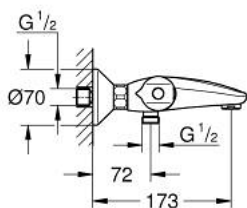

34 816 003 GROHTHERM 1000 TERMOSTATSKI MEŠALNIK ZA KAD – 1/2"

PRODUCT DESCRIPTION

- Colour: chrome
- wall mounted
- GROHE CoolTouch safety housing
- GROHE LongLife finish
- GROHE MetalGrip ergonomically shaped metal handles
- GROHE SafeStop safety button at 38°C
- GROHE SafeStop Plus optional temperature limiter at 43°C included
- GROHE TurboStat - compact cartridge with wax thermoelement
- integrated mixed water shut off
- GROHE AquaDimmer with multiple function:
 - integrated GROHE EcoButton (economy button with economy stop for shower)
- flow control
- diverter: bath/shower
- shower bottom outlet 1/2"
- mousseur
- built-in non return valves
- dirt strainers
- protected against backflow
- S-unions
- metal escutcheon
- professional edition

34 816 003 GROHTHERM 1000 TERMOSTATSKI MEŠALNIK ZA KAD – 1/2"

SPARE PARTS, avgust 2020 – now

- 1: Shut-off handle (Spare part-nr. 47976000)
- 1.1: Cover cap (Spare part-nr. 4797400M)
- 2: Stop (Spare part-nr. 47977000)
- 3: Aquadimmer (Spare part-nr. 12433000)
- 4: Water flow (Spare part-nr. 47751000)
- 5: Temperature control handle (Spare part-nr. 47973000)
- 5.1: Cover cap (Spare part-nr. 4797400M)
- 6: Fitting ring (Spare part-nr. 47743000)
- 7: Thermostatic compact cartridge 1/2" (Spare part-nr. 47439000)
- 8: Race (Spare part-nr. 47975000)
- 9: Mousseur (Spare part-nr. 13952000)
- 10: Non-return valve (Spare part-nr. 47189000)
- 10.1: Dirt strainer (Spare part-nr. 0726400M)
- 10.2: Non-return valve (Spare part-nr. 08565000)
- 10.3: O-ring $\varnothing 17 \times \varnothing 2$ (Spare part-nr. 0305500M)
- 11: S-union (Spare part-nr. 12075000)
- 11.1: Seal (Spare part-nr. 0138600M)
- 11.2: Escutcheon (Spare part-nr. 0221000M)
- 12: Extension 3/4", 20 mm (Spare part-nr. 0713000M)*
- 13: Special spanner (Spare part-nr. 19377000)*
- 14: Socket spanner (Spare part-nr. 19332000)*
- 15: GROHE TurboStat cartridge 1/2" (Spare part-nr. 47175000)*