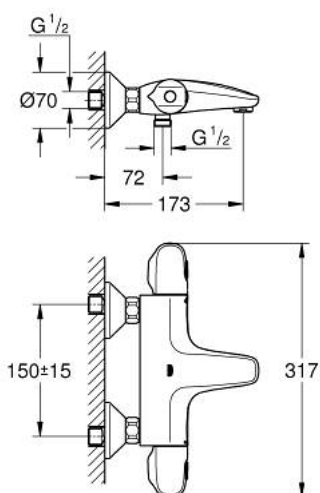

34 816 243 3 GROHTHERM 1000 TERMOSTATSKI MEŠALNIK ZA KAD – 1/2"

PRODUCT DESCRIPTION

- Colour: Matte Black
- wall mounted
- GROHE CoolTouch safety housing
- GROHE MetalGrip ergonomically shaped metal handles
- GROHE SafeStop safety button at 38°C
- GROHE SafeStop Plus optional temperature limiter at 43°C included
- GROHE TurboStat - compact cartridge with wax thermoelement
- integrated mixed water shut off
- GROHE AquaDimmer with multiple function:
- integrated GROHE EcoButton (economy button with economy stop for shower)
- flow control
- diverter: bath/shower
- shower bottom outlet 1/2"
- mousseur
- built-in non return valves
- dirt strainers
- protected against backflow
- S-unions
- metal escutcheon
- professional edition

34 816 243 3 GROHTHERM 1000 TERMOSTATSKI MEŠALNIK ZA KAD – 1/2"

SPARE PARTS, junij 2023 – now

1: GRT 1000 New shut-off handle (Spare part-nr. 479762430)

1.1: cap (Spare part-nr. 47974243M)

2: Stop (Spare part-nr. 47977000)

3: Aquadimmer (Spare part-nr. 12433000)

4: Water flow (Spare part-nr. 47751000)

5: GRT 1000 New temperature control handle (Spare part-nr. 479732430)

5.1: cap (Spare part-nr. 47974243M)

6: Fitting ring (Spare part-nr. 47743000)

7: Thermostatic compact cartridge 1/2" (Spare part-nr. 47439000)

8: Race (Spare part-nr. 47975000)

9: flow control (Spare part-nr. 139522430)

10: Non-return valve (Spare part-nr. 471892430)

10.1: Dirt strainer (Spare part-nr. 0726400M)