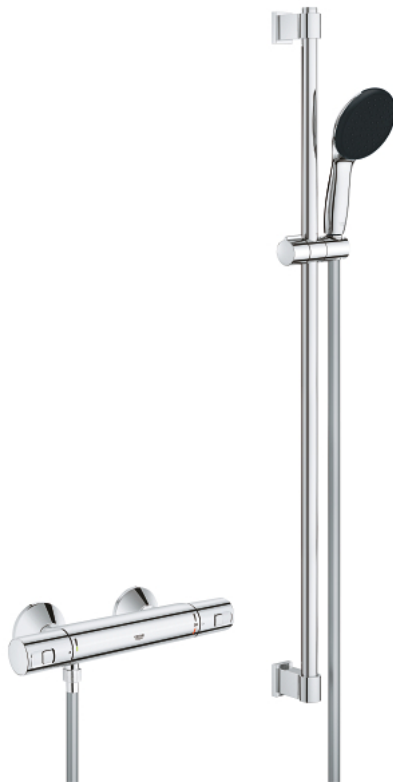

34 854 001 PRECISION START THERMOSTATIC SHOWER MIXER 1/2"

PRODUCT DESCRIPTION

- Colour: chrome
- with shower rail set 1 spray (Rain)
- consisting of:
 - Precision Start thermostatic shower mixer 1/2" (34 594)
 - Vitalio Start 110 shower rail set, 900 mm (26 953)
- suitable for screwing (including screws and dowels) or gluing (GROHE QuickGlue S 41 247 000 sold separately - 2 x needed)
- holding force shower rail: max. 20 kg
- the specified holding capacity is valid for static (slowly applied) load and intended use only
- 5 color packaging
-
- Consumer edition

34 854 001 PRECISION START THERMOSTATIC SHOWER MIXER 1/2"

SPARE PARTS, november 2021 – now

- 1: Handle (Spare part-nr. 47728000)
- 1.1: Cover cap (Spare part-nr. 6458500M)
- 2: Fitting ring (Spare part-nr. 47743000)
- 3: Thermostatic compact cartridge 1/2" (Spare part-nr. 47439000)
- 4: Ceramic headpart 1/2" (Spare part-nr. 45346000)
- 4.1: O-ring Ø 18.2 x Ø 1.7 (Spare part-nr. 0392400M)
- 5: Non-return valve (Spare part-nr. 47189000)
- 5.1: Dirt strainer (Spare part-nr. 0726400M)
- 5.2: Non-return valve (Spare part-nr. 08565000)
- 5.3: O-ring Ø 17 x Ø 2 (Spare part-nr. 0305500M)
- 6: S-union (Spare part-nr. 12075000)
- 6.1: Seal (Spare part-nr. 0138600M)
- 6.2: Escutcheon (Spare part-nr. 0221000M)
- 7: Non-return valve (Spare part-nr. 08565000)
- 8: Shower rail holder (Spare part-nr. 48607IK0)
- 9: Shower rail holder (Spare part-nr. 48608IK0)
- 10: Glide element (Spare part-nr. 27723001)
- 11: Dirt strainer (Spare part-nr. 0700200M)
- 12: Compensation disc (Spare part-nr. 48606001)*
- 13: Extension 3/4", 20 mm (Spare part-nr. 0713000M)*
- 14: Socket spanner (Spare part-nr. 19332000)*
- 15: Special spanner (Spare part-nr. 19377000)*
- 16: GROHE TurboStat cartridge 1/2" (Spare part-nr. 47175000)*