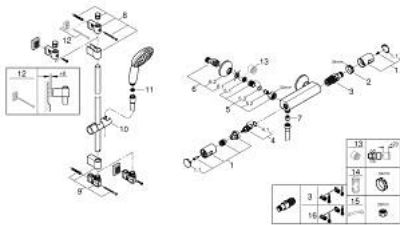

34 854 001 PRECISION START THERMOSTATIC SHOWER MIXER 1/2"

PRODUCT DESCRIPTION

- Colour: chrome
- with shower rail set 1 spray (Rain)
- consisting of:
 - Precision Start thermostatic shower mixer 1/2" (34 594)
 - Vitalio Start 110 shower rail set, 900 mm (26 953)
- suitable for screwing (including screws and dowels) or gluing (GROHE QuickGlue S 41 247 000 sold separately - 2 x needed)
- holding force shower rail: max. 20 kg
- the specified holding capacity is valid for static (slowly applied) load and intended use only
- 5 color packaging
-
- Consumer edition

34 854 001 PRECISION START THERMOSTATIC SHOWER MIXER 1/2"

SPARE PARTS, november 2021 – now

- 1: Handle (Spare part-nr. 47728000)
- 1.1: Cover cap (Spare part-nr. 6458500M)
- 2: Fitting ring (Spare part-nr. 47743000)
- 3: Thermostatic compact cartridge 1/2" (Spare part-nr. 47439000)
- 4: Ceramic headpart 1/2" (Spare part-nr. 45346000)
- 4.1: O-ring Ø 18.2 x Ø 1.7 (Spare part-nr. 0392400M)
- 5: Non-return valve (Spare part-nr. 47189000)
- 5.1: Dirt strainer (Spare part-nr. 0726400M)
- 5.2: Non-return valve (Spare part-nr. 08565000)
- 5.3: O-ring Ø 17 x Ø 2 (Spare part-nr. 0305500M)
- 6: S-union (Spare part-nr. 12075000)
- 6.1: Seal (Spare part-nr. 0138600M)
- 6.2: Escutcheon (Spare part-nr. 0221000M)
- 7: Non-return valve (Spare part-nr. 08565000)
- 8: Shower rail holder (Spare part-nr. 48607IK0)
- 9: Shower rail holder (Spare part-nr. 48608IK0)
- 10: Glide element (Spare part-nr. 27723001)
- 11: Dirt strainer (Spare part-nr. 0700200M)
- 12: Compensation disc (Spare part-nr. 48606001)*
- 13: Extension 3/4", 20 mm (Spare part-nr. 0713000M)*
- 14: Socket spanner (Spare part-nr. 19332000)*
- 15: Special spanner (Spare part-nr. 19377000)*
- 16: GROHE TurboStat cartridge 1/2" (Spare part-nr. 47175000)*