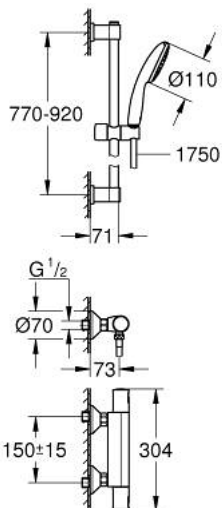

34 854 001 PRECISION START THERMOSTATIC SHOWER MIXER 1/2"

PRODUCT DESCRIPTION

- Colour: chrome
- with shower rail set 1 spray (Rain)
- consisting of:
 - Precision Start thermostatic shower mixer 1/2" (34 594)
 - Vitalio Start 110 shower rail set, 900 mm (26 953)
- suitable for screwing (including screws and dowels) or gluing (GROHE QuickGlue S 41 247 000 sold separately - 2 x needed)
- holding force shower rail: max. 20 kg
- the specified holding capacity is valid for static (slowly applied) load and intended use only
- 5 color packaging
-
- Consumer edition

34 854 001 PRECISION START THERMOSTATIC SHOWER MIXER 1/2"

SPARE PARTS, november 2021 – now

- 1: Handle (Spare part-nr. 47728000)
- 1.1: Cover cap (Spare part-nr. 6458500M)
- 2: Fitting ring (Spare part-nr. 47743000)
- 3: Thermostatic compact cartridge 1/2" (Spare part-nr. 47439000)
- 4: Ceramic headpart 1/2" (Spare part-nr. 45346000)
- 4.1: O-ring Ø 18.2 x Ø 1.7 (Spare part-nr. 0392400M)
- 5: Non-return valve (Spare part-nr. 47189000)
- 5.1: Dirt strainer (Spare part-nr. 0726400M)
- 5.2: Non-return valve (Spare part-nr. 08565000)
- 5.3: O-ring Ø 17 x Ø 2 (Spare part-nr. 0305500M)
- 6: S-union (Spare part-nr. 12075000)
- 6.1: Seal (Spare part-nr. 0138600M)
- 6.2: Escutcheon (Spare part-nr. 0221000M)
- 7: Non-return valve (Spare part-nr. 08565000)
- 8: Shower rail holder (Spare part-nr. 48607IK0)
- 9: Shower rail holder (Spare part-nr. 48608IK0)
- 10: Glide element (Spare part-nr. 27723001)
- 11: Dirt strainer (Spare part-nr. 0700200M)
- 12: Compensation disc (Spare part-nr. 48606001)*
- 13: Extension 3/4", 20 mm (Spare part-nr. 0713000M)*
- 14: Socket spanner (Spare part-nr. 19332000)*
- 15: Special spanner (Spare part-nr. 19377000)*
- 16: GROHE TurboStat cartridge 1/2" (Spare part-nr. 47175000)*