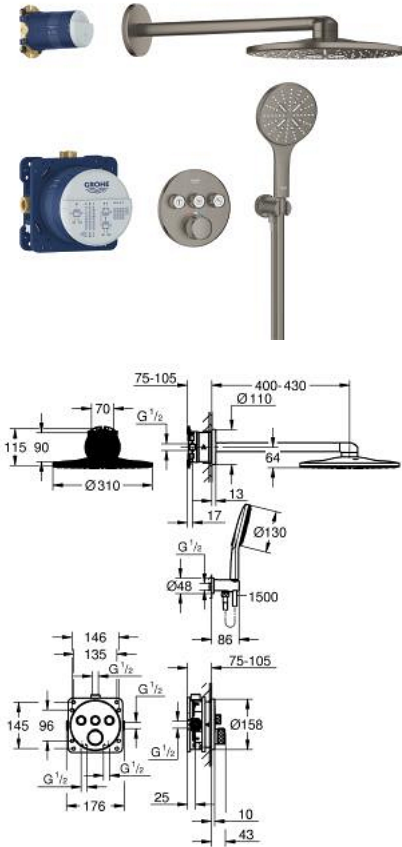

34 863 AL0 GROHTHERM SMARTCONTROL CONCEALED SHOWER SYSTEM WITH RAINSHOWER SMARTACTIVE 310

PRODUCT DESCRIPTION

- Colour: brushed hard graphite
- consisting of:
 - concealed thermostat with 3 valves (29 121)
 - GROHE Rapido SmartBox universal rough-in box, 1/2" (35 604)
 - Rainshower SmartActive 310 head shower set 2 sprays (26 475) including horizontal shower arm 430 mm and head shower rough-in (26 483)
 - Rainshower SmartActive 130 hand shower 3 sprays
 - shower outlet elbow 1/2" with holder (26 658)
 - Silverflex shower hose 1500 mm 1/2" x 1/2"
 - optional flow regulator 9.5 l/min included for hand shower