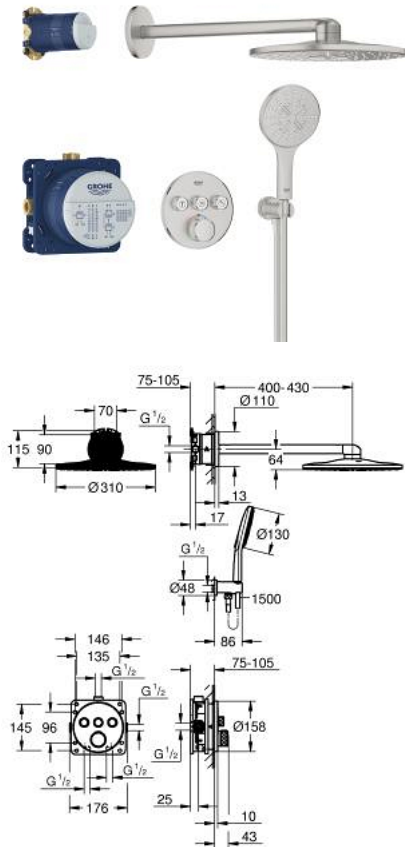

## 34 863 DC0 GROHTHERM SMARTCONTROL CONCEALED SHOWER SYSTEM WITH RAINSHOWER SMARTACTIVE 310

### PRODUCT DESCRIPTION

- Colour: supersteel
- consisting of:
  - concealed thermostat with 3 valves (29 121)
  - GROHE Rapido SmartBox universal rough-in box, 1/2" (35 604)
  - Rainshower SmartActive 310 head shower set 2 sprays (26 475) including horizontal shower arm 430 mm and head shower rough-in (26 483)
  - Rainshower SmartActive 130 hand shower 3 sprays
  - shower outlet elbow 1/2" with holder (26 658)
  - Silverflex shower hose 1500 mm 1/2" x 1/2"
  - optional flow regulator 9.5 l/min included for hand shower