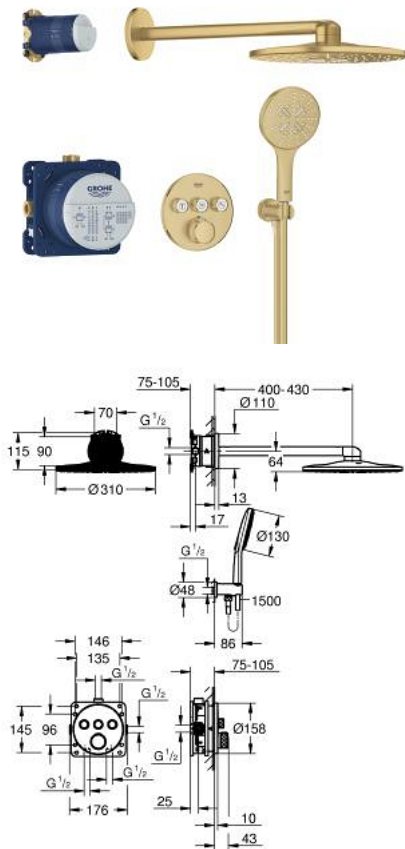

34 863 GN0 GROHTHERM SMARTCONTROL CONCEALED SHOWER SYSTEM WITH RAINSHOWER SMARTACTIVE 310

PRODUCT DESCRIPTION

- Colour: brushed cool sunrise
- consisting of:
 - concealed thermostat with 3 valves (29 121)
 - GROHE Rapido SmartBox universal rough-in box, 1/2" (35 604)
 - Rainshower SmartActive 310 head shower set 2 sprays (26 475) including horizontal shower arm 430 mm and head shower rough-in (26 483)
 - Rainshower SmartActive 130 hand shower 3 sprays
 - shower outlet elbow 1/2" with holder (26 658)
 - Silverflex shower hose 1500 mm 1/2" x 1/2"
 - optional flow regulator 9.5 l/min included for hand shower