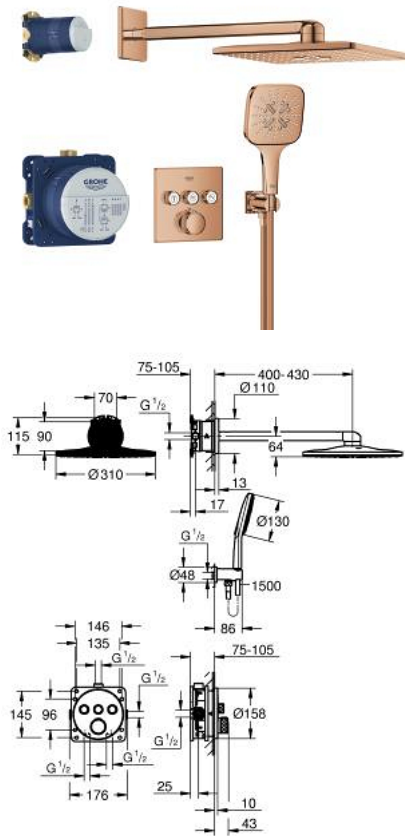

34 864 DA0 GROHTHERM SMARTCONTROL CONCEALED SHOWER SYSTEM WITH RAINSHOWER SMARTACTIVE 310 CUBE

PRODUCT DESCRIPTION

- Colour: warm sunset
- consisting of:
 - concealed thermostat with 3 valves (29 126)
 - GROHE Rapido SmartBox universal rough-in box, 1/2" (35 604)
 - Rainshower SmartActive 310 Cube head shower set 2 sprays (26 479) including horizontal shower arm 430 mm and head shower rough-in (26 483)
 - Rainshower SmartActive 130 Cube hand shower 3 sprays
 - shower outlet elbow 1/2" with holder (26 659)
 - Silverflex shower hose 1500 mm 1/2" x 1/2"
 - optional flow regulator 9.5 l/min included for hand shower