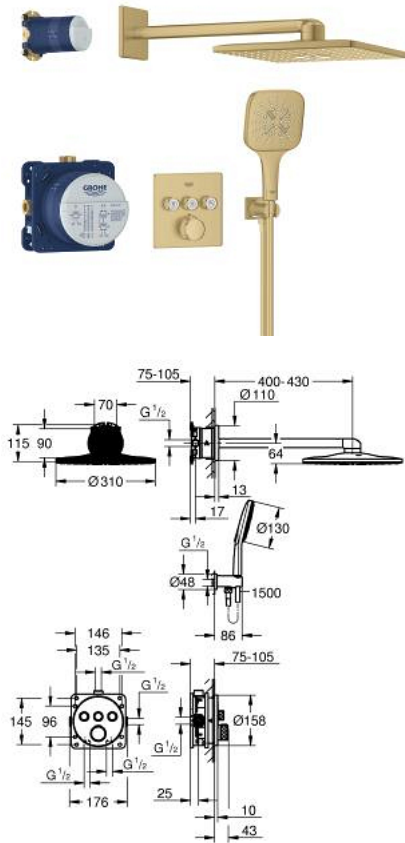

## 34 864 GN0 GROHTHERM SMARTCONTROL CONCEALED SHOWER SYSTEM WITH RAINSHOWER SMARTACTIVE 310 CUBE

### PRODUCT DESCRIPTION

- Colour: brushed cool sunrise
- consisting of:
  - concealed thermostat with 3 valves (29 126)
  - GROHE Rapido SmartBox universal rough-in box, 1/2" (35 604)
  - Rainshower SmartActive 310 Cube head shower set 2 sprays (26 479) including horizontal shower arm 430 mm and head shower rough-in (26 483)
  - Rainshower SmartActive 130 Cube hand shower 3 sprays
  - shower outlet elbow 1/2" with holder (26 659)
  - Silverflex shower hose 1500 mm 1/2" x 1/2"
  - optional flow regulator 9.5 l/min included for hand shower