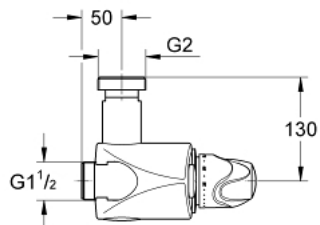

35 087 000 **GROHTHERM XL THERMOSTATIC MIXER 1 1/4"**

PRODUCT DESCRIPTION

- Colour: chrome
- wall mounted
- range of use 9 l/min to 140 l/min
- wax thermoelement
- temperature scale handles with pre-adjustable safety stop between 33°C and 43°C
- arrangement to make the thermal disinfection easier
- built-in non return valves and dirt strainers as compact service units
- connecting thread 1 1/2"
- outlet thread 2"
- changeable top/bottom outlet
- without connection unions
- GROHE LongLife finish

35 087 000 GROHTHERM XL THERMOSTATIC MIXER 1 1/4"

SPARE PARTS, april 2007 – now

- 1: Temperature scale handle (Spare part-nr. 47562000)
- 2: Stop ring + regulating nut (Spare part-nr. 47564000)
- 3: Thermo element (Spare part-nr. 47565000)
- 3.1: Seal kit (Spare part-nr. 47566000)
- 4: Seat for thermostat (Spare part-nr. 09844000)
- 5: Non-return valve (Spare part-nr. 47567000)
- 5.1: Seal kit (Spare part-nr. 47568000)
- 6: Socket spanner (Spare part-nr. 19171000)*
- 7: Loose key and shield (Spare part-nr. 47569000)*
- 8: Straight union (Spare part-nr. 12426000)*
- 9: Wall union, male 1 1/2" (Spare part-nr. 12448000)*
- 10: Straight union (Spare part-nr. 12420000)*
- 11: Elbow union (Spare part-nr. 12430000)*
- 12: Mixed water circulation connection (Spare part-nr. 12124000)*