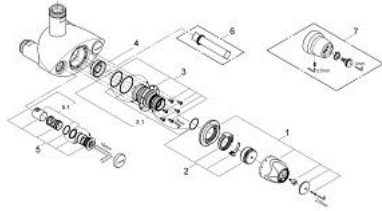

35 087 000 **GROHTHERM XL THERMOSTATIC MIXER 1 1/4"**

PRODUCT DESCRIPTION

- Colour: chrome
- wall mounted
- range of use 9 l/min to 140 l/min
- wax thermoelement
- temperature scale handles with pre-adjustable safety stop between 33°C and 43°C
- arrangement to make the thermal disinfection easier
- built-in non return valves and dirt strainers as compact service units
- connecting thread 1 1/2"
- outlet thread 2"
- changeable top/bottom outlet
- without connection unions
- GROHE LongLife finish

35 087 000 GROHTHERM XL THERMOSTATIC MIXER 1 1/4"

SPARE PARTS, april 2007 – now

- 1: Temperature scale handle (Spare part-nr. 47562000)
- 2: Stop ring + regulating nut (Spare part-nr. 47564000)
- 3: Thermo element (Spare part-nr. 47565000)
- 3.1: Seal kit (Spare part-nr. 47566000)
- 4: Seat for thermostat (Spare part-nr. 09844000)
- 5: Non-return valve (Spare part-nr. 47567000)
- 5.1: Seal kit (Spare part-nr. 47568000)
- 6: Socket spanner (Spare part-nr. 19171000)*
- 7: Loose key and shield (Spare part-nr. 47569000)*
- 8: Straight union (Spare part-nr. 12426000)*
- 9: Wall union, male 1 1/2" (Spare part-nr. 12448000)*
- 10: Straight union (Spare part-nr. 12420000)*
- 11: Elbow union (Spare part-nr. 12430000)*
- 12: Mixed water circulation connection (Spare part-nr. 12124000)*