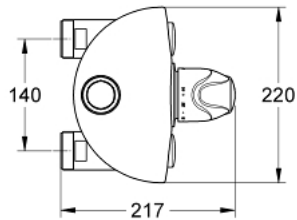

35 087 000 **GROHTHERM XL THERMOSTATIC MIXER 1 1/4"**

PRODUCT DESCRIPTION

- Colour: chrome
- wall mounted
- range of use 9 l/min to 140 l/min
- wax thermoelement
- temperature scale handles with pre-adjustable safety stop between 33°C and 43°C
- arrangement to make the thermal disinfection easier
- built-in non return valves and dirt strainers as compact service units
- connecting thread 1 1/2"
- outlet thread 2"
- changeable top/bottom outlet
- without connection unions
- GROHE LongLife finish

35 087 000 GROHTHERM XL THERMOSTATIC MIXER 1 1/4"

SPARE PARTS, april 2007 – now

- 1: Temperature scale handle (Spare part-nr. 47562000)
- 2: Stop ring + regulating nut (Spare part-nr. 47564000)
- 3: Thermo element (Spare part-nr. 47565000)
- 3.1: Seal kit (Spare part-nr. 47566000)
- 4: Seat for thermostat (Spare part-nr. 09844000)
- 5: Non-return valve (Spare part-nr. 47567000)
- 5.1: Seal kit (Spare part-nr. 47568000)
- 6: Socket spanner (Spare part-nr. 19171000)*
- 7: Loose key and shield (Spare part-nr. 47569000)*
- 8: Straight union (Spare part-nr. 12426000)*
- 9: Wall union, male 1 1/2" (Spare part-nr. 12448000)*
- 10: Straight union (Spare part-nr. 12420000)*
- 11: Elbow union (Spare part-nr. 12430000)*
- 12: Mixed water circulation connection (Spare part-nr. 12124000)*