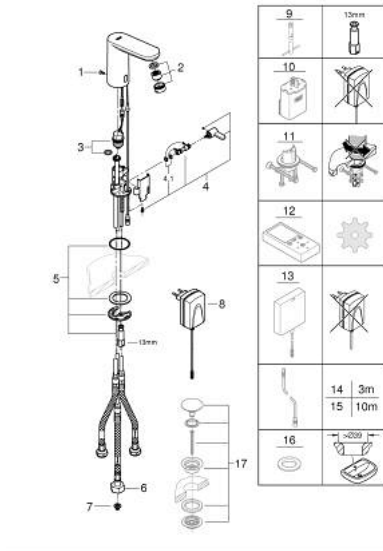

36 324 001 EUROSMART COSMOPOLITAN E INFRA-RED ELECTRONIC BASIN MIXER WITH MIXING DEVICE AND ADJUSTABLE TEMPERATURE LIMITER

SPARE PARTS, april 2023 – now

- 1: Screws (Spare part-nr. 4283100M)
- 2: Flow straightener (Spare part-nr. 46162000)
- 3: Solenoid valve (Spare part-nr. 42469000)
- 4: Mixing device (Spare part-nr. 42401000)
- 4.1: Sealing washer (Spare part-nr. 4284000M)
- 5: Mounting set (Spare part-nr. 42400000)
- 6: Adapter with flow rate limiter (Spare part-nr. 42255000)
- 7: Filter (Spare part-nr. 4241300M)
- 8: Mains adaptor (Spare part-nr. 42388000)
- 9: Mounting wrench (Spare part-nr. 19017000)*
- 10: Battery housing (Spare part-nr. 42393000)*
- 11: Rotation lock (Spare part-nr. 36276000)*
- 12: Remote control (Spare part-nr. 36407001)*
- 13: Switch-mode power supply (Spare part-nr. 36338000)*
- 14: Power extension cable (Spare part-nr. 36340000)*
- 15: Power extension cable (Spare part-nr. 36341000)*
- 16: Escutcheon (Spare part-nr. 36370000)*
- 17: Waste set with push-open plug (Spare part-nr. 65807000)*