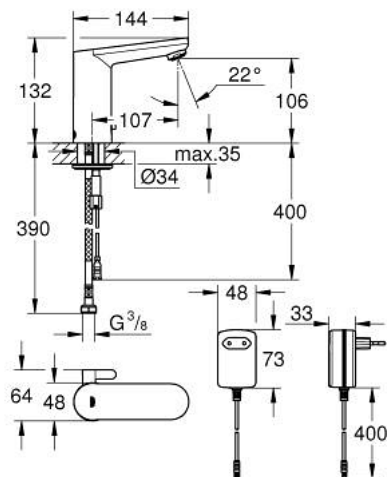

36 325 001 EUROSMART COSMOPOLITAN E INFRA-RED ELECTRONIC BASIN MIXER 1/2" WITH MIXING DEVICE AND ADJUSTABLE TEMPERATURE LIMITER

PRODUCT DESCRIPTION

- Colour: chrome
- with infrared sensor for bi-directional communication for monitoring, configuration and servicing
- with plug transformer 100-230 V AC, 50-60 Hz, 6 V DC
- mousseur 5.7 l/min
- flexible connection hoses
- non return valve
- dirt strainers
- with integrated solenoid valve
- rapid installation system
- 7 pre-set programs:
 - auto flush
 - thermal disinfection
 - cleaning mode
- additional functions and precise settings by remote control 36 407
- CE approved
- noise classification I in accordance with DIN 4109
- type of protection faucet IP 59K
- min. recommended pressure 1.0 bar

36 325 001 EUROSMART COSMOPOLITAN E INFRA-RED ELECTRONIC BASIN MIXER 1/2" WITH MIXING DEVICE AND ADJUSTABLE TEMPERATURE LIMITER

SPARE PARTS, maj 2023 – now

- 1: Screws (Spare part-nr. 4283100M)
- 2: Mousseur (Spare part-nr. 48159000)
- 3: Solenoid valve (Spare part-nr. 42479000)
- 4: Mixing device (Spare part-nr. 42401000)
- 4.1: Sealing washer (Spare part-nr. 4284000M)
- 5: Mounting set (Spare part-nr. 42400000)
- 6: Non-return valve (Spare part-nr. 4257200M)
- 7: Filter (Spare part-nr. 4241300M)
- 8: Mains adaptor (Spare part-nr. 42388000)
- 9: Mounting wrench (Spare part-nr. 19017000)*
- 10: Power extension cable (Spare part-nr. 36340000)*
- 11: Power extension cable (Spare part-nr. 36341000)*
- 12: Switch-mode power supply (Spare part-nr. 36338000)*
- 13: Rotation lock (Spare part-nr. 36276000)*
- 14: Remote control (Spare part-nr. 36407001)*
- 15: Mousseur (Spare part-nr. 36133000)*
- 16: Escutcheon (Spare part-nr. 36370000)*
- 17: Waste set with push-open plug (Spare part-nr. 65807000)*