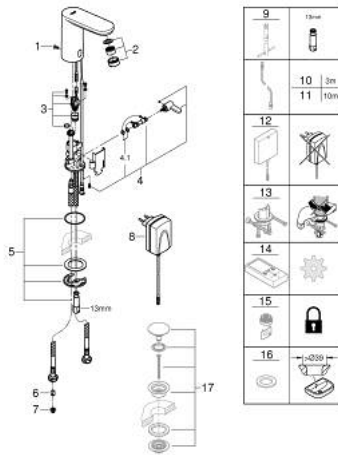

36 325 001 EUROSMART COSMOPOLITAN E INFRA-RED ELECTRONIC BASIN MIXER 1/2" WITH MIXING DEVICE AND ADJUSTABLE TEMPERATURE LIMITER

PRODUCT DESCRIPTION

- Colour: chrome
- with infrared sensor for bi-directional communication for monitoring, configuration and servicing
- with plug transformer 100-230 V AC, 50-60 Hz, 6 V DC
- mousseur 5.7 l/min
- flexible connection hoses
- non return valve
- dirt strainers
- with integrated solenoid valve
- rapid installation system
- 7 pre-set programs:
 - auto flush
 - thermal disinfection
 - cleaning mode
- additional functions and precise settings by remote control 36 407
- CE approved
- noise classification I in accordance with DIN 4109
- type of protection faucet IP 59K
- min. recommended pressure 1.0 bar

36 325 001 EUROSMART COSMOPOLITAN E INFRA-RED ELECTRONIC BASIN MIXER 1/2" WITH MIXING DEVICE AND ADJUSTABLE TEMPERATURE LIMITER

SPARE PARTS, maj 2023 – now

- 1: Screws (Spare part-nr. 4283100M)
- 2: Mousseur (Spare part-nr. 48159000)
- 3: Solenoid valve (Spare part-nr. 42479000)
- 4: Mixing device (Spare part-nr. 42401000)
- 4.1: Sealing washer (Spare part-nr. 4284000M)
- 5: Mounting set (Spare part-nr. 42400000)
- 6: Non-return valve (Spare part-nr. 4257200M)
- 7: Filter (Spare part-nr. 4241300M)
- 8: Mains adaptor (Spare part-nr. 42388000)
- 9: Mounting wrench (Spare part-nr. 19017000)*
- 10: Power extension cable (Spare part-nr. 36340000)*
- 11: Power extension cable (Spare part-nr. 36341000)*
- 12: Switch-mode power supply (Spare part-nr. 36338000)*
- 13: Rotation lock (Spare part-nr. 36276000)*
- 14: Remote control (Spare part-nr. 36407001)*
- 15: Mousseur (Spare part-nr. 36133000)*
- 16: Escutcheon (Spare part-nr. 36370000)*
- 17: Waste set with push-open plug (Spare part-nr. 65807000)*