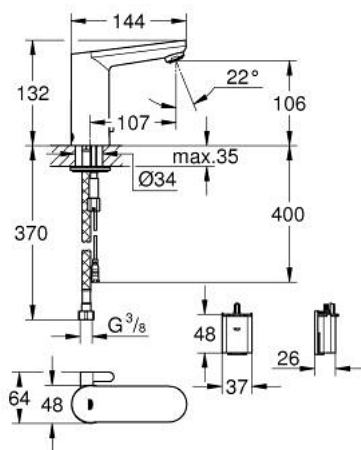

## 36 327 001 EUROSART COSMOPOLITAN E INFRARED ELECTRONIC BASIN MIXER 1/2" WITH MIXING DEVICE AND ADJUSTABLE TEMPERATURE LIMITER

## 36 327 001 EUROSMART COSMOPOLITAN E INFRA-RED ELECTRONIC BASIN MIXER 1/2" WITH MIXING DEVICE AND ADJUSTABLE TEMPERATURE LIMITER