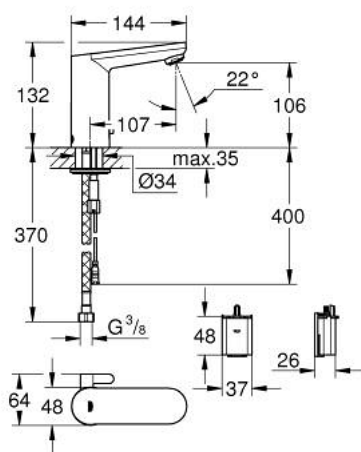

36 327 001 EUROSART COSMOPOLITAN E INFRARED ELECTRONIC BASIN MIXER 1/2" WITH MIXING DEVICE AND ADJUSTABLE TEMPERATURE LIMITER

PRODUCT DESCRIPTION

- Colour: chrome
- with infrared sensor for bi-directional communication for monitoring, configuration and servicing
- 6 V lithium battery, type CR-P2
- battery lifetime: approx. 7 years (150 actuations a day)
- mousseur 5.7 l/min
- flexible connection hoses
- non return valve
- dirt strainers
- with integrated solenoid valve
- external battery
- rapid installation system
- multistage battery status display
- 7 pre-set programs:
 - auto flush
 - thermal disinfection
 - cleaning mode
- additional functions and precise settings by remote control 36 407
- CE approved
- noise classification I in accordance with DIN 4109
- type of protection faucet IP 59K
- min. recommended pressure 1.0 bar

36 327 001 EUROSMART COSMOPOLITAN E INFRA-RED ELECTRONIC BASIN MIXER 1/2" WITH MIXING DEVICE AND ADJUSTABLE TEMPERATURE LIMITER

SPARE PARTS, maj 2023 – now

- 1: Screws (Spare part-nr. 4283100M)
 - 2: Mousseur (Spare part-nr. 48159000)
 - 3: Solenoid valve (Spare part-nr. 42479000)
 - 4: Mixing device (Spare part-nr. 42401000)
 - 4.1: Sealing washer (Spare part-nr. 4284000M)
 - 5: Mounting set (Spare part-nr. 42400000)
 - 6: Non-return valve (Spare part-nr. 4257200M)
 - 7: Filter (Spare part-nr. 4241300M)
 - 8: Battery housing (Spare part-nr. 42393000)
 - 8.1: Battery (Spare part-nr. 42886000)
 - 9: Mounting wrench (Spare part-nr. 19017000)*
 - 10: Rotation lock (Spare part-nr. 36276000)*
 - 11: Remote control (Spare part-nr. 36407001)*
 - 12: Mousseur (Spare part-nr. 36133000)*
 - 13: Escutcheon (Spare part-nr. 36370000)*
 - 14: Waste set with push-open plug (Spare part-nr. 65807000)*
- * Optional accessories