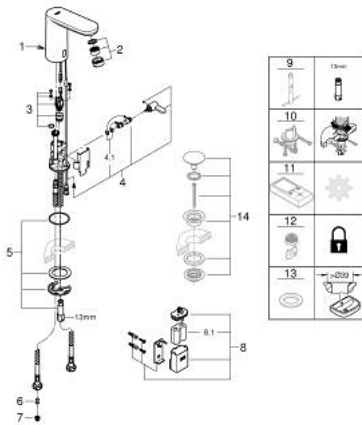

## 36 327 001 EUROSART COSMOPOLITAN E INFRARED ELECTRONIC BASIN MIXER 1/2" WITH MIXING DEVICE AND ADJUSTABLE TEMPERATURE LIMITER

### PRODUCT DESCRIPTION

- Colour: chrome
- with infrared sensor for bi-directional communication for monitoring, configuration and servicing
- 6 V lithium battery, type CR-P2
- battery lifetime: approx. 7 years (150 actuations a day)
- mousseur 5.7 l/min
- flexible connection hoses
- non return valve
- dirt strainers
- with integrated solenoid valve
- external battery
- rapid installation system
- multistage battery status display
- 7 pre-set programs:
  - auto flush
  - thermal disinfection
  - cleaning mode
- additional functions and precise settings by remote control 36 407
- CE approved
- noise classification I in accordance with DIN 4109
- type of protection faucet IP 59K
- min. recommended pressure 1.0 bar

## 36 327 001 EUROSMART COSMOPOLITAN E INFRA-RED ELECTRONIC BASIN MIXER 1/2" WITH MIXING DEVICE AND ADJUSTABLE TEMPERATURE LIMITER

### SPARE PARTS, maj 2023 – now

- 1: Screws (Spare part-nr. 4283100M)
  - 2: Mousseur (Spare part-nr. 48159000)
  - 3: Solenoid valve (Spare part-nr. 42479000)
  - 4: Mixing device (Spare part-nr. 42401000)
  - 4.1: Sealing washer (Spare part-nr. 4284000M)
  - 5: Mounting set (Spare part-nr. 42400000)
  - 6: Non-return valve (Spare part-nr. 4257200M)
  - 7: Filter (Spare part-nr. 4241300M)
  - 8: Battery housing (Spare part-nr. 42393000)
  - 8.1: Battery (Spare part-nr. 42886000)
  - 9: Mounting wrench (Spare part-nr. 19017000)\*
  - 10: Rotation lock (Spare part-nr. 36276000)\*
  - 11: Remote control (Spare part-nr. 36407001)\*
  - 12: Mousseur (Spare part-nr. 36133000)\*
  - 13: Escutcheon (Spare part-nr. 36370000)\*
  - 14: Waste set with push-open plug (Spare part-nr. 65807000)\*
- \* Optional accessories