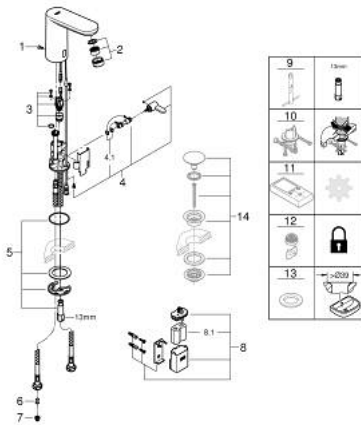

36 327 001 EUROSART COSMOPOLITAN E INFRARED ELECTRONIC BASIN MIXER 1/2" WITH MIXING DEVICE AND ADJUSTABLE TEMPERATURE LIMITER

PRODUCT DESCRIPTION

- Colour: chrome
- with infrared sensor for bi-directional communication for monitoring, configuration and servicing
- 6 V lithium battery, type CR-P2
- battery lifetime: approx. 7 years (150 actuations a day)
- mousseur 5.7 l/min
- flexible connection hoses
- non return valve
- dirt strainers
- with integrated solenoid valve
- external battery
- rapid installation system
- multistage battery status display
- 7 pre-set programs:
 - auto flush
 - thermal disinfection
 - cleaning mode
- additional functions and precise settings by remote control 36 407
- CE approved
- noise classification I in accordance with DIN 4109
- type of protection faucet IP 59K
- min. recommended pressure 1.0 bar

36 327 001 EUROSMART COSMOPOLITAN E INFRA-RED ELECTRONIC BASIN MIXER 1/2" WITH MIXING DEVICE AND ADJUSTABLE TEMPERATURE LIMITER

SPARE PARTS, maj 2023 – now

- 1: Screws (Spare part-nr. 4283100M)
 - 2: Mousseur (Spare part-nr. 48159000)
 - 3: Solenoid valve (Spare part-nr. 42479000)
 - 4: Mixing device (Spare part-nr. 42401000)
 - 4.1: Sealing washer (Spare part-nr. 4284000M)
 - 5: Mounting set (Spare part-nr. 42400000)
 - 6: Non-return valve (Spare part-nr. 4257200M)
 - 7: Filter (Spare part-nr. 4241300M)
 - 8: Battery housing (Spare part-nr. 42393000)
 - 8.1: Battery (Spare part-nr. 42886000)
 - 9: Mounting wrench (Spare part-nr. 19017000)*
 - 10: Rotation lock (Spare part-nr. 36276000)*
 - 11: Remote control (Spare part-nr. 36407001)*
 - 12: Mousseur (Spare part-nr. 36133000)*
 - 13: Escutcheon (Spare part-nr. 36370000)*
 - 14: Waste set with push-open plug (Spare part-nr. 65807000)*
- * Optional accessories