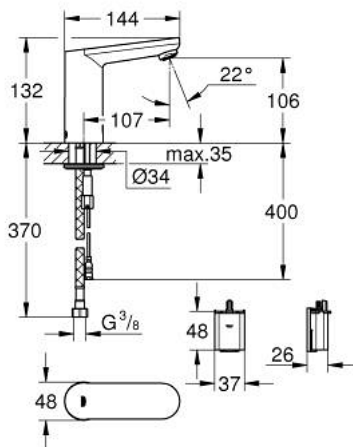

36 330 001 EUROSMART COSMOPOLITAN E INFRA-RED ELECTRONIC BASIN MIXER 1/2" WITH HIDDEN MIXING DEVICE AND ADJUSTABLE TEMPERATURE LIMITER

PRODUCT DESCRIPTION

- Colour: chrome
- with infrared sensor for bi-directional communication for monitoring, configuration and servicing
- 6 V lithium battery, type CR-P2
- battery lifetime: approx. 7 years (150 actuations a day)
- mousseur 5.7 l/min
- flexible connection hoses
- non return valve
- dirt strainers
- with integrated solenoid valve
- external battery
- rapid installation system
- multistage battery status display
- 7 pre-set programs:
- CE approved
- noise classification I in accordance with DIN 4109
- type of protection faucet IP 59K
- min. recommended pressure 1.0 bar

36 330 001 EUROSMART COSMOPOLITAN E INFRA-RED ELECTRONIC BASIN MIXER 1/2" WITH HIDDEN MIXING DEVICE AND ADJUSTABLE TEMPERATURE LIMITER

SPARE PARTS, marec 2021 – now

- 1: Screws (Spare part-nr. 4283100M)
 - 2: Mousseur (Spare part-nr. 48159000)
 - 3: Solenoid valve (Spare part-nr. 42479000)
 - 4: Mixing device (Spare part-nr. 42401000)
 - 4.1: Sealing washer (Spare part-nr. 4284000M)
 - 5: Hidden mixing device (Spare part-nr. 42408000)
 - 6: Mounting set (Spare part-nr. 42400000)
 - 7: Filter (Spare part-nr. 4241300M)
 - 8: Non-return valve (Spare part-nr. 4257200M)
 - 9: Battery housing (Spare part-nr. 42393000)
 - 9.1: Battery (Spare part-nr. 42886000)
 - 10: Mounting wrench (Spare part-nr. 19017000)*
 - 11: Rotation lock (Spare part-nr. 36276000)*
 - 12: Remote control (Spare part-nr. 36407001)*
 - 13: Mousseur (Spare part-nr. 36133000)*
 - 14: Escutcheon (Spare part-nr. 36370000)*
- * Optional accessories