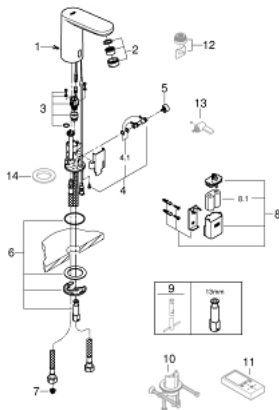

36 330 001 EUROSMART COSMOPOLITAN E INFRA-RED ELECTRONIC BASIN MIXER 1/2" WITH HIDDEN MIXING DEVICE AND ADJUSTABLE TEMPERATURE LIMITER

PRODUCT DESCRIPTION

- Colour: chrome
- with infrared sensor for bi-directional communication for monitoring, configuration and servicing
- 6 V lithium battery, type CR-P2
- battery lifetime: approx. 7 years (150 actuations a day)
- mousseur 5.7 l/min
- flexible connection hoses
- non return valve
- dirt strainers
- with integrated solenoid valve
- external battery
- rapid installation system
- multistage battery status display
- 7 pre-set programs:
- CE approved
- noise classification I in accordance with DIN 4109
- type of protection faucet IP 59K
- min. recommended pressure 1.0 bar

36 330 001 EUROSMART COSMOPOLITAN E INFRA-RED ELECTRONIC BASIN MIXER 1/2" WITH HIDDEN MIXING DEVICE AND ADJUSTABLE TEMPERATURE LIMITER

SPARE PARTS, marec 2021 – now

- 1: Screws (Spare part-nr. 4283100M)
 - 2: Mousseur (Spare part-nr. 48159000)
 - 3: Solenoid valve (Spare part-nr. 42479000)
 - 4: Mixing device (Spare part-nr. 42401000)
 - 4.1: Sealing washer (Spare part-nr. 4284000M)
 - 5: Hidden mixing device (Spare part-nr. 42408000)
 - 6: Mounting set (Spare part-nr. 42400000)
 - 7: Filter (Spare part-nr. 4241300M)
 - 8: Non-return valve (Spare part-nr. 4257200M)
 - 9: Battery housing (Spare part-nr. 42393000)
 - 9.1: Battery (Spare part-nr. 42886000)
 - 10: Mounting wrench (Spare part-nr. 19017000)*
 - 11: Rotation lock (Spare part-nr. 36276000)*
 - 12: Remote control (Spare part-nr. 36407001)*
 - 13: Mousseur (Spare part-nr. 36133000)*
 - 14: Escutcheon (Spare part-nr. 36370000)*
- * Optional accessories