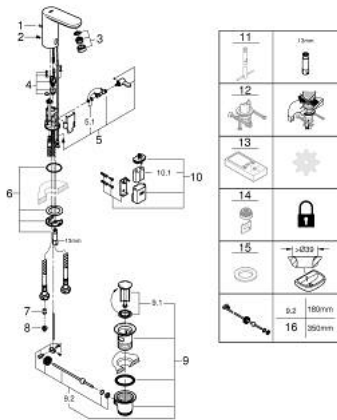

36 331 001 EUROSMART COSMOPOLITAN E INFRA-RED ELECTRONIC BASIN MIXER WITH MIXING DEVICE AND ADJUSTABLE TEMPERATURE LIMITER

SPARE PARTS, marec 2021 – now

- 1: Pop-up rod (Spare part-nr. 46739000)
 - 2: Screws (Spare part-nr. 4283100M)
 - 3: Mousseur (Spare part-nr. 48159000)
 - 4: Solenoid valve (Spare part-nr. 42479000)
 - 5: Mixing device (Spare part-nr. 42401000)
 - 5.1: Sealing washer (Spare part-nr. 4284000M)
 - 6: Mounting set (Spare part-nr. 42400000)
 - 7: Non-return valve (Spare part-nr. 4257200M)
 - 8: Filter (Spare part-nr. 4241300M)
 - 9: Waste set 1 1/4" (Spare part-nr. 28910000)
 - 9.1: Plug (Spare part-nr. 07182000)
 - 9.2: Eccentric rod (Spare part-nr. 07052000)
 - 10: Battery housing (Spare part-nr. 42393000)
 - 10.1: Battery (Spare part-nr. 42886000)
 - 11: Mounting wrench (Spare part-nr. 19017000)*
 - 12: Rotation lock (Spare part-nr. 36276000)*
 - 13: Remote control (Spare part-nr. 36407001)*
 - 14: Mousseur (Spare part-nr. 36133000)*
 - 15: Hidden mixing device (Spare part-nr. 42408000)*
 - 16: Escutcheon (Spare part-nr. 36370000)*
 - 17: Eccentric rod (Spare part-nr. 07341000)*
- * Optional accessories