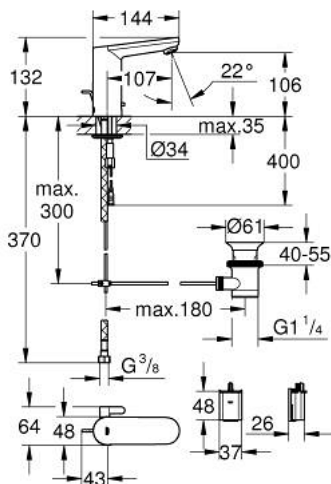

36 331 001 EUROSART COSMOPOLITAN E INFRA-RED ELECTRONIC BASIN MIXER WITH MIXING DEVICE AND ADJUSTABLE TEMPERATURE LIMITER

PRODUCT DESCRIPTION

- Colour: chrome
- with infrared sensor for bi-directional communication for monitoring, configuration and servicing
- 6 V lithium battery, type CR-P2
- battery lifetime: approx. 7 years (150 actuations a day)
- GROHE EcoJoy - Less water, perfect flow
- maximum flow rate (at 3 bar): 5 l/min
- pop-up waste set 1 1/4"
- non return valve
- dirt strainers
- with integrated solenoid valve
- external battery
- rapid installation system
- multistage battery status display
- 7 pre-set programs:
  - auto flush
  - thermal disinfection
  - cleaning mode
- additional functions and precise settings by remote control 36 407
- CE approved
- noise classification I in accordance with DIN 4109
- type of protection faucet IP 59K
- min. recommended pressure 1.0 bar