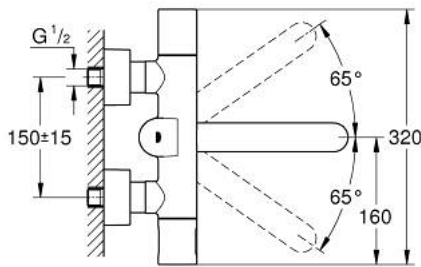

36 332 000 EUROSMART COSMOPOLITAN E INFRA-RED ELECTRONIC WALL BASIN MIXER WITH THERMOSTATIC TEMPERATURE CONTROL

PRODUCT DESCRIPTION

- Colour: chrome
- with infrared sensor for bi-directional communication for monitoring, configuration and servicing
- 6 V lithium battery, type CR-P2
- battery lifetime: approx. 7 years (150 actuations a day)
- activation by hand, deactivation automatically when leaving detection zone (hand-body detection mode)
- two additional detection modes adjustable (hand-hand or body-body)
- GROHE LongLife finish
- maximum flow rate (at 3 bar): 8 l/min
- non return valve
- dirt strainers
- temperature scale handle with GROHE SafeStop at 38°C
- swivel cast spout 219 mm
- projection 287 mm
- swivel range stop at 130°, lockable
- self-sealing escutcheons
- multistage battery status display
- 7 pre-set programs:
  - auto flush
  - thermal disinfection
  - cleaning mode
- additional functions and precise settings by remote control 36 407
- CE approved
- noise classification I in accordance with DIN 4109