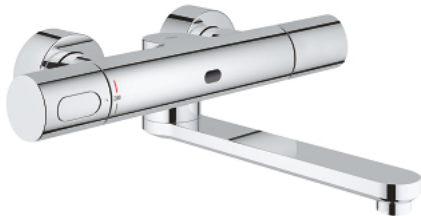

36 332 000 EUROSMART COSMOPOLITAN E INFRA-RED ELECTRONIC WALL BASIN MIXER WITH THERMOSTATIC TEMPERATURE CONTROL

PRODUCT DESCRIPTION

- Colour: chrome
- with infrared sensor for bi-directional communication for monitoring, configuration and servicing
- 6 V lithium battery, type CR-P2
- battery lifetime: approx. 7 years (150 actuations a day)
- activation by hand, deactivation automatically when leaving detection zone (hand-body detection mode)
- two additional detection modes adjustable (hand-hand or body-body)
- GROHE LongLife finish
- maximum flow rate (at 3 bar): 8 l/min
- non return valve
- dirt strainers
- temperature scale handle with GROHE SafeStop at 38°C
- swivel cast spout 219 mm
- projection 287 mm
- swivel range stop at 130°, lockable
- self-sealing escutcheons
- multistage battery status display
- 7 pre-set programs:
 - auto flush
 - thermal disinfection
 - cleaning mode
- additional functions and precise settings by remote control 36 407
- CE approved
- noise classification I in accordance with DIN 4109