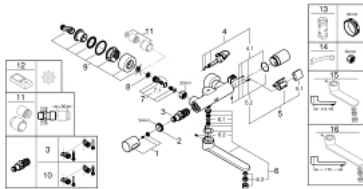

36 332 000 EUROSMART COSMOPOLITAN E INFRA-RED ELECTRONIC WALL BASIN MIXER WITH THERMOSTATIC TEMPERATURE CONTROL

SPARE PARTS, november 2019 – now

- 1: Temperature scale handle (Spare part-nr. 47811000)
- 2: Fitting ring (Spare part-nr. 47743000)
- 3: Thermostatic compact cartridge 1/2" (Spare part-nr. 47439000)
- 4: Solenoid valve (Spare part-nr. 42471000)
- 4.1: Set of screws (Spare part-nr. 42422000)
- 5: Battery housing (Spare part-nr. 42425000)
- 5.1: Battery (Spare part-nr. 42886000)
- 5.2: Set of screws (Spare part-nr. 42422000)
- 6: Spout (Spare part-nr. 42423000)
- 6.1: Sealing washer (Spare part-nr. 0128500M)
- 6.2: Set of screws (Spare part-nr. 46670000)
- 6.3: Laminar flow straightener (Spare part-nr. 13960000)
- 7: Non-return valve (Spare part-nr. 48277000)
- 8: Dirt strainer (Spare part-nr. 0726400M)
- 9: S-union (Spare part-nr. 12693000)
- 10: GROHE TurboStat cartridge 1/2" (Spare part-nr. 47175000)*
- 11: Extension set, 30 mm (Spare part-nr. 46238000)*
- 12: Remote control (Spare part-nr. 36407001)*
- 13: Socket spanner (Spare part-nr. 19332000)*
- 14: Special spanner (Spare part-nr. 19377000)*
- 15: Cast swivel spout (Spare part-nr. 13378000)*
- 16: Cast swivel spout (Spare part-nr. 13380000)*