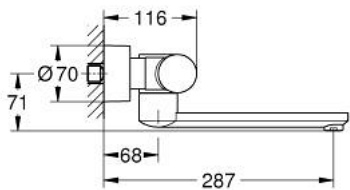

36 332 000 EUROSMART COSMOPOLITAN E INFRA-RED ELECTRONIC WALL BASIN MIXER WITH THERMOSTATIC TEMPERATURE CONTROL

PRODUCT DESCRIPTION

- Colour: chrome
- with infrared sensor for bi-directional communication for monitoring, configuration and servicing
- 6 V lithium battery, type CR-P2
- battery lifetime: approx. 7 years (150 actuations a day)
- activation by hand, deactivation automatically when leaving detection zone (hand-body detection mode)
- two additional detection modes adjustable (hand-hand or body-body)
- GROHE LongLife finish
- maximum flow rate (at 3 bar): 8 l/min
- non return valve
- dirt strainers
- temperature scale handle with GROHE SafeStop at 38°C
- swivel cast spout 219 mm
- projection 287 mm
- swivel range stop at 130°, lockable
- self-sealing escutcheons
- multistage battery status display
- 7 pre-set programs:
  - auto flush
  - thermal disinfection
  - cleaning mode
- additional functions and precise settings by remote control 36 407
- CE approved
- noise classification I in accordance with DIN 4109