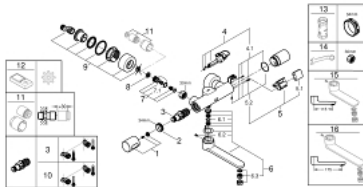

36 333 000 EUROSMART COSMOPOLITAN E INFRA-RED ELECTRONIC WALL BASIN MIXER WITH THERMOSTATIC TEMPERATURE CONTROL

SPARE PARTS, november 2019 – now

- 1: Temperature scale handle (Spare part-nr. 47811000)
- 2: Fitting ring (Spare part-nr. 47743000)
- 3: Thermostatic compact cartridge 1/2" (Spare part-nr. 47439000)
- 4: Solenoid valve (Spare part-nr. 42471000)
- 4.1: Set of screws (Spare part-nr. 42422000)
- 5: Battery housing (Spare part-nr. 42425000)
- 5.1: Battery (Spare part-nr. 42886000)
- 5.2: Set of screws (Spare part-nr. 42422000)
- 6: Spout (Spare part-nr. 42426000)
- 6.1: Sealing washer (Spare part-nr. 0128500M)
- 6.2: Set of screws (Spare part-nr. 46670000)
- 6.3: Laminar flow straightener (Spare part-nr. 13960000)
- 7: Non-return valve (Spare part-nr. 48277000)
- 7.1: O-ring $\varnothing 17 \times \varnothing 2$ (Spare part-nr. 0305500M)
- 8: Dirt strainer (Spare part-nr. 0726400M)
- 9: S-union (Spare part-nr. 12693000)
- 10: GROHE TurboStat cartridge 1/2" (Spare part-nr. 47175000)*
- 11: Extension set, 30 mm (Spare part-nr. 46238000)*
- 12: Remote control (Spare part-nr. 36407001)*
- 13: Socket spanner (Spare part-nr. 19332000)*
- 14: Special spanner (Spare part-nr. 19377000)*
- 15: Cast swivel spout (Spare part-nr. 13378000)*
- 16: Cast swivel spout (Spare part-nr. 13380000)*