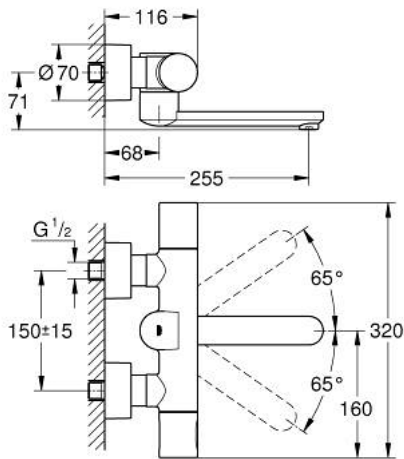

36 333 000 EUROSMART COSMOPOLITAN E INFRA-RED ELECTRONIC WALL BASIN MIXER WITH THERMOSTATIC TEMPERATURE CONTROL

PRODUCT DESCRIPTION

- Colour: chrome
- with infrared sensor for bi-directional communication for monitoring, configuration and servicing
- 6 V lithium battery, type CR-P2
- battery lifetime: approx. 7 years (150 actuations a day)
- activation by hand, deactivation automatically when leaving detection zone (hand-body detection mode)
- two additional detection modes adjustable (hand-hand or body-body)
- GROHE LongLife finish
- maximum flow rate (at 3 bar): 8 l/min
- non return valve
- dirt strainers
- temperature scale handle with GROHE SafeStop at 38°C
- swivel cast spout
- 187 mm
- projection 255 mm
- swivel range stop at 130°, lockable
- self-sealing escutcheons
- multistage battery status display
- 7 pre-set programs:
  - auto flush
  - thermal disinfection
  - cleaning mode
- additional functions and precise settings by remote control 36 407
- CE approved
- noise classification I in accordance with DIN 4109