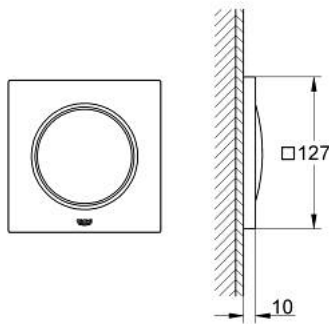

36 359 000 RAINSHOWER F-SERIES LIGHT SET

PRODUCT DESCRIPTION

- Colour: chrome
- 127 x 127 mm per module
- full spectrum LED: soft light with changing rainbow colours
- individually adjustable: permanent lighting with colour selection
- consisting of:
 - 1 light module with two plug connections
 - 1 light module with one plug connection
- waterproof & corrosion protected
- supply voltage: 12 V DC
- CE approved
- GROHE LongLife finish
- requires rough-in set (29 072 000), F-digital Deluxe base unit box (26 374 000 or 36 397 000), Bluetooth unit (36 371 000) and various cable connections – all to be ordered separately due to installation situation
- this product contains built-in LED lamps, which cannot be changed:
energy efficiency class: A+
- For detailed planning and product information please contact your local GROHE Customer Service.