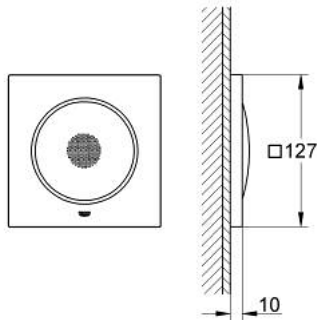

36 360 000 RAINSHOWER F-SERIES SOUND SET

PRODUCT DESCRIPTION

- Colour: chrome
- 127 x 127 mm per module
- full range stereo speaker
- consisting of:
- 2 speakers with plug connections
- waterproof & corrosion protected
- GROHE LongLife finish
- requires rough-in set (29 073 000), F-digital Deluxe base unit box (26 374 000 or 36 397 000), Bluetooth unit (36 371 000) and various cable connections – all to be ordered separately due to installation situation
- For detailed planning and product information please contact your local GROHE Customer Service.