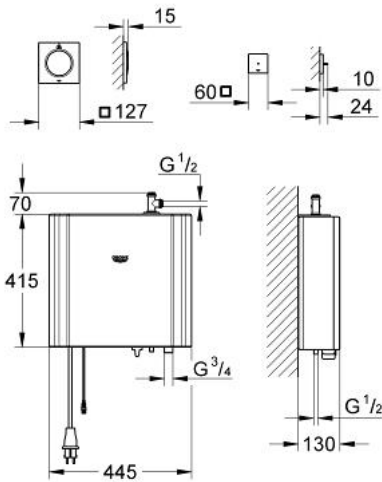

### PRODUCT DESCRIPTION

- Colour: chrome
- consisting of:
  - steam generator
  - 415 x 445 x 130 mm
  - suitable for steam rooms up to 2.5 m<sup>3</sup>
  - supply voltage 230 V AC, 50 Hz
  - power 2.2 kW
  - water inlet 3/4"
  - operating pressure 1 – 5 bar (via pressure reducer)
  - automatic emptying
  - water outlet 1/2"
  - steam temperature: max. 55° C
  - steam outlet 1/2"
  - type of protection IP 23
  - CE approved
  - with euro shockproof plug
  - steam outlet module with indentation for fragranced oil
  - 127 x 127 mm
  - connection thread 1/2"
  - temperature sensor module
  - 60 x 60 x 12 mm
  - GROHE SpeedClean - effortless limescale removal
  - GROHE LongLife finish
- requires rough-in set (29 074 000), F-digital Deluxe base unit box (26 374 000 or 36 397 000), Bluetooth unit (36 371 000) and various cable connections – all to be ordered separately due to installation situation
- For detailed planning and product information please contact your local GROHE Customer Service.