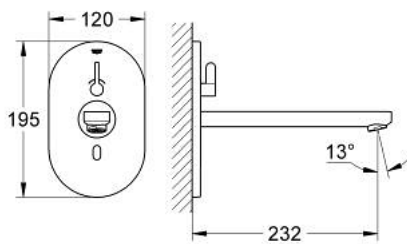

36 376 000 EUROSMART COSMOPOLITAN E INFRA-RED ELECTRONIC BASIN MIXER WITH MIXING DEVICE AND ADJUSTABLE TEMPERATURE LIMITER

PRODUCT DESCRIPTION

- Colour: chrome
- with infrared sensor for bi-directional communication for monitoring, configuration and servicing
- with transformer 100-230 V AC, 50-60 Hz, 6 V DC
- maximum flow rate (at 3 bar): 8 l/min
- laminar flow straightener
- chrome escutcheon
- chrome spout
- projection 232 mm
- 7 pre-set programs:
 - auto flush
 - thermal disinfection
 - cleaning mode
- additional functions and precise settings by remote control 36 407
- set for final installation for concealed fitting box
- 36 339 001
- CE approved
- noise classification I in accordance with DIN 4109
- min. recommended pressure 1.0 bar

36 376 000 EUROSART COSMOPOLITAN E INFRA-RED ELECTRONIC BASIN MIXER WITH MIXING DEVICE AND ADJUSTABLE TEMPERATURE LIMITER

SPARE PARTS, oktober 2018 – now

- 1: Mounting frame (Spare part-nr. 42419000)
 - 2: Switching power supply (Spare part-nr. 42470000)
 - 3: Solenoid valve (Spare part-nr. 42469000)
 - 4: Mixing lever (Spare part-nr. 42441000)
 - 4.1: Sealing washer (Spare part-nr. 4284000M)
 - 5: Spout (Spare part-nr. 42418000)
 - 5.1: Laminar flow straightener (Spare part-nr. 13960000)
 - 6: Connection hose set (Spare part-nr. 42417000)
 - 6.1: Filter (Spare part-nr. 4241300M)
 - 6.2: Non-return valve (Spare part-nr. 4240400M)
 - 7: Battery housing (Spare part-nr. 42393000)*
 - 8: Spout (Spare part-nr. 42420000)*
 - 9: Remote control (Spare part-nr. 36407001)*
- * Optional accessories