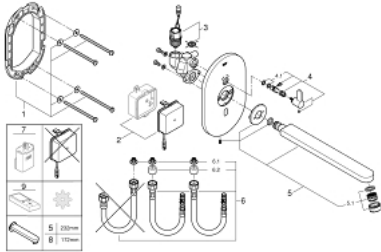

36 376 000 EUROSMART COSMOPOLITAN E INFRA-RED ELECTRONIC BASIN MIXER WITH MIXING DEVICE AND ADJUSTABLE TEMPERATURE LIMITER

PRODUCT DESCRIPTION

- Colour: chrome
- with infrared sensor for bi-directional communication for monitoring, configuration and servicing
- with transformer 100-230 V AC, 50-60 Hz, 6 V DC
- maximum flow rate (at 3 bar): 8 l/min
- laminar flow straightener
- chrome escutcheon
- chrome spout
- projection 232 mm
- 7 pre-set programs:
 - auto flush
 - thermal disinfection
 - cleaning mode
- additional functions and precise settings by remote control 36 407
- set for final installation for concealed fitting box
- 36 339 001
- CE approved
- noise classification I in accordance with DIN 4109
- min. recommended pressure 1.0 bar

36 376 000 EUROSART COSMOPOLITAN E INFRA-RED ELECTRONIC BASIN MIXER WITH MIXING DEVICE AND ADJUSTABLE TEMPERATURE LIMITER

SPARE PARTS, oktober 2018 – now

- 1: Mounting frame (Spare part-nr. 42419000)
 - 2: Switching power supply (Spare part-nr. 42470000)
 - 3: Solenoid valve (Spare part-nr. 42469000)
 - 4: Mixing lever (Spare part-nr. 42441000)
 - 4.1: Sealing washer (Spare part-nr. 4284000M)
 - 5: Spout (Spare part-nr. 42418000)
 - 5.1: Laminar flow straightener (Spare part-nr. 13960000)
 - 6: Connection hose set (Spare part-nr. 42417000)
 - 6.1: Filter (Spare part-nr. 4241300M)
 - 6.2: Non-return valve (Spare part-nr. 4240400M)
 - 7: Battery housing (Spare part-nr. 42393000)*
 - 8: Spout (Spare part-nr. 42420000)*
 - 9: Remote control (Spare part-nr. 36407001)*
- * Optional accessories