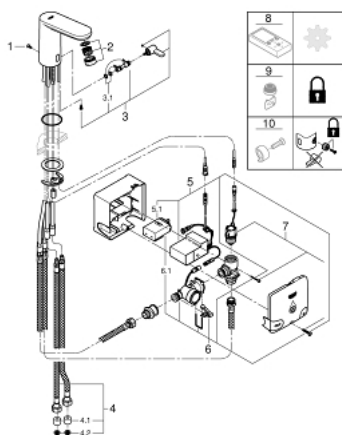

36 386 001 EUROSMART COSMOPOLITAN E POWERBOX

PRODUCT DESCRIPTION

- Colour: chrome
- infra-red electronic basin mixer with mixing device and adjustable temperature limiter
- with infrared sensor for bi-directional communication for monitoring, configuration and servicing
- including Powerbox self-generating power system
- GROHE EcoJoy - Less water, perfect flow
- maximum flow rate (at 3 bar): 5.5 l/min
- including all flexible connection hoses
- non return valve
- dirt strainer
- rapid installation system
- Powerbox
 - power generator with water turbine
 - internal energy saving unit
 - with use of 60 s/24 h stand-by, 260 s/100 h stand-by
 - with additional backup power
 - 7 pre-set programs:
 - auto flush
 - thermal disinfection
 - cleaning mode
 - additional functions and precise settings by remote control 36 407
 - min. recommended pressure 1.0 bar

36 386 001 EUROSMART COSMOPOLITAN E POWERBOX

SPARE PARTS, marec 2021 – now

- 1: Screws (Spare part-nr. 4283100M)
- 2: Mousseur (Spare part-nr. 42832000)
- 3: Mixing device (Spare part-nr. 42401000)
- 4: Connection hose (Spare part-nr. 42403000)
- 4.1: Non-return valve (Spare part-nr. 4240400M)
- 4.2: Filter (Spare part-nr. 4241300M)
- 5: Electronic (Spare part-nr. 42458000)
- 5.1: Battery housing (Spare part-nr. 42393000)
- 6: Generator (Spare part-nr. 42457000)
- 6.1: Battery housing (Spare part-nr. 42393000)
- 7: Solenoid valve (Spare part-nr. 42456000)
- 8: Remote control (Spare part-nr. 36407001)*
- 9: Mousseur (Spare part-nr. 36133000)*
- 10: Hidden mixing device (Spare part-nr. 42408000)*