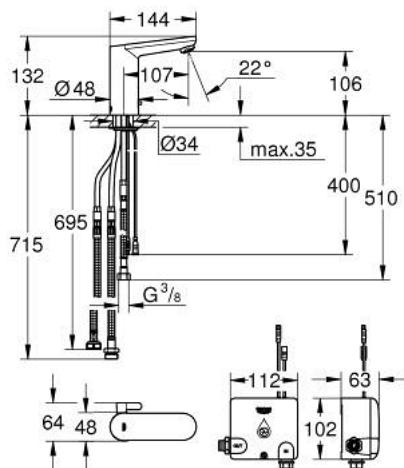

36 386 001 EUROSMART COSMOPOLITAN E POWERBOX

PRODUCT DESCRIPTION

- Colour: chrome
- infra-red electronic basin mixer with mixing device and adjustable temperature limiter
- with infrared sensor for bi-directional communication for monitoring, configuration and servicing
- including Powerbox self-generating power system
- GROHE EcoJoy - Less water, perfect flow
- maximum flow rate (at 3 bar): 5.5 l/min
- including all flexible connection hoses
- non return valve
- dirt strainer
- rapid installation system
- Powerbox
 - power generator with water turbine
 - internal energy saving unit
 - with use of 60 s/24 h stand-by, 260 s/100 h stand-by
 - with additional backup power
 - 7 pre-set programs:
 - auto flush
 - thermal disinfection
 - cleaning mode
 - additional functions and precise settings by remote control 36 407
 - min. recommended pressure 1.0 bar

36 386 001 EUROSMART COSMOPOLITAN E POWERBOX

SPARE PARTS, marec 2021 – now

- 1: Screws (Spare part-nr. 4283100M)
- 2: Mousseur (Spare part-nr. 42832000)
- 3: Mixing device (Spare part-nr. 42401000)
- 4: Connection hose (Spare part-nr. 42403000)
- 4.1: Non-return valve (Spare part-nr. 4240400M)
- 4.2: Filter (Spare part-nr. 4241300M)
- 5: Electronic (Spare part-nr. 42458000)
- 5.1: Battery housing (Spare part-nr. 42393000)
- 6: Generator (Spare part-nr. 42457000)
- 6.1: Battery housing (Spare part-nr. 42393000)
- 7: Solenoid valve (Spare part-nr. 42456000)
- 8: Remote control (Spare part-nr. 36407001)*
- 9: Mousseur (Spare part-nr. 36133000)*
- 10: Hidden mixing device (Spare part-nr. 42408000)*