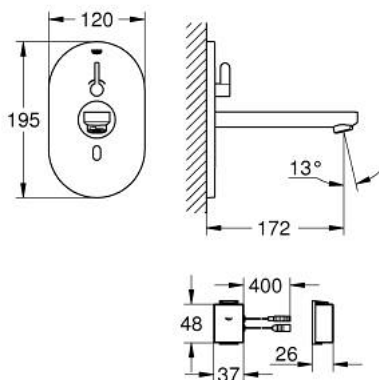

36 412 000 EUROSMART COSMOPOLITAN E BLUETOOTH INFRA-RED ELECTRONIC BASIN MIXER 1/2" WITH MIXING DEVICE AND ADJUSTABLE TEMPERATURE LIMITER

PRODUCT DESCRIPTION (1/2)

- Colour: chrome
- with infrared sensor and Bluetooth module for bi-directional communication for monitoring, configuration and service purpose
- with transformer 100-240 V AC, 50-60 Hz, 6.75 V DC
- set for final installation for concealed fitting box
- 36 339 001
- GROHE LongLife finish
- maximum flow rate (at 3 bar): 8 l/min
- laminar flow straightener
- chrome escutcheon and spout
- projection 172 mm
- with Bluetooth 4.0* for wireless data communication
- for Apple** and Android devices
- Bluetooth range (max. 10 m) varies depending on used materials and walls between transmitter and receiver
- monitoring
- password protected products
- app detects all Bluetooth products in range
- auto flush cycles and timing last auto flush
- usage per day / 30 days
- thermal disinfection cycles and timings last disinfection
- configuration
- detection range and shut off delay
- auto flush
- thermal disinfection
- cleaning mode
- 2 on/off timers
- identification by name
- service
- send and save 3 profiles
- reset functions
- hard and software version
- CE approved