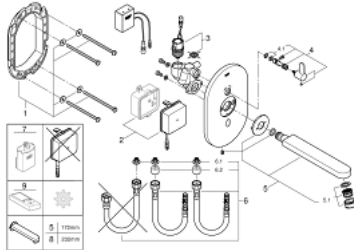

36 412 000 EUROSMART COSMOPOLITAN E BLUETOOTH INFRA-RED ELECTRONIC BASIN MIXER 1/2" WITH MIXING DEVICE AND ADJUSTABLE TEMPERATURE LIMITER

SPARE PARTS, oktober 2018 – now

- 1: Mounting frame (Spare part-nr. 42419000)
- 2: Switching power supply (Spare part-nr. 42470000)
- 3: Solenoid valve (Spare part-nr. 42469000)
- 4: Mixing lever (Spare part-nr. 42441000)
- 4.1: Sealing washer (Spare part-nr. 4284000M)
- 5: Spout (Spare part-nr. 42420000)
- 5.1: Economy mousseur (Spare part-nr. 13951000)
- 5.1: Laminar flow straightener (Spare part-nr. 13960000)
- 6: Connection hose set (Spare part-nr. 42417000)
- 6.1: Filter (Spare part-nr. 4241300M)
- 6.2: Non-return valve (Spare part-nr. 4240400M)
- 7: Battery housing (Spare part-nr. 42393000)*
- 8: Spout (Spare part-nr. 42418000)*
- 9: Remote control (Spare part-nr. 36407001)*