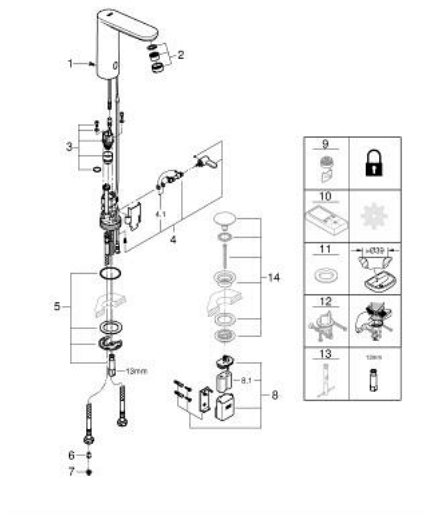

36 422 000 EUROSMART COSMOPOLITAN E INFRA-RED ELECTRONIC BASIN MIXER 1/2" L-SIZE WITH MIXING DEVICE AND ADJUSTABLE TEMPERATURE LIMITER

PRODUCT DESCRIPTION

- Colour: chrome
- with infrared sensor for bi-directional communication for monitoring, configuration and servicing
- 6 V lithium battery, type CR-P2
- battery lifetime: approx. 7 years (150 actuations a day)
- GROHE LongLife finish
- mousseur 5.7 l/min
- flexible connection hoses
- non return valve
- dirt strainers
- with integrated solenoid valve
- external battery
- rapid installation system
- multistage battery status display
- 7 pre-set programs:
 - auto flush
 - thermal disinfection
 - cleaning mode
- additional functions and precise settings by remote control 36 407
- CE approved
- noise classification I in accordance with DIN 4109
- type of protection faucet IP 59K
- min. recommended pressure 1.0 bar

36 422 000 EUROSMART COSMOPOLITAN E INFRA-RED ELECTRONIC BASIN MIXER 1/2" L-SIZE WITH MIXING DEVICE AND ADJUSTABLE TEMPERATURE LIMITER

SPARE PARTS, maj 2023 – now

- 1: Screws (Spare part-nr. 4283100M)
 - 2: Mousseur (Spare part-nr. 48159000)
 - 3: Solenoid valve (Spare part-nr. 42479000)
 - 4: Mixing device (Spare part-nr. 42401000)
 - 4.1: Sealing washer (Spare part-nr. 4284000M)
 - 5: Mounting set (Spare part-nr. 42400000)
 - 6: Non-return valve (Spare part-nr. 4257200M)
 - 7: Filter (Spare part-nr. 4241300M)
 - 8: Battery housing (Spare part-nr. 42393000)
 - 8.1: Battery (Spare part-nr. 42886000)
 - 9: Mousseur (Spare part-nr. 36133000)*
 - 10: Remote control (Spare part-nr. 36407001)*
 - 11: Escutcheon (Spare part-nr. 36370000)*
 - 12: Rotation lock (Spare part-nr. 36276000)*
 - 13: Mounting wrench (Spare part-nr. 19017000)*
 - 14: Waste set with push-open plug (Spare part-nr. 65807000)*
- * Optional accessories