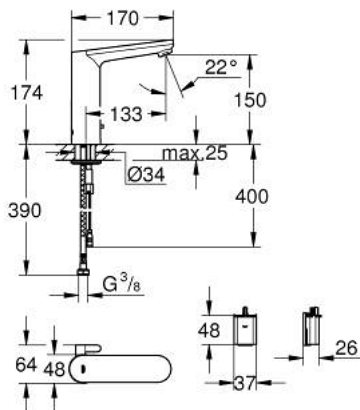

36 422 000 EUROSMART COSMOPOLITAN E INFRA-RED ELECTRONIC BASIN MIXER 1/2" L-SIZE WITH MIXING DEVICE AND ADJUSTABLE TEMPERATURE LIMITER

PRODUCT DESCRIPTION

- Colour: chrome
- with infrared sensor for bi-directional communication for monitoring, configuration and servicing
- 6 V lithium battery, type CR-P2
- battery lifetime: approx. 7 years (150 actuations a day)
- GROHE LongLife finish
- mousseur 5.7 l/min
- flexible connection hoses
- non return valve
- dirt strainers
- with integrated solenoid valve
- external battery
- rapid installation system
- multistage battery status display
- 7 pre-set programs:
 - auto flush
 - thermal disinfection
 - cleaning mode
- additional functions and precise settings by remote control 36 407
- CE approved
- noise classification I in accordance with DIN 4109
- type of protection faucet IP 59K
- min. recommended pressure 1.0 bar

36 422 000 EUROSMART COSMOPOLITAN E INFRA-RED ELECTRONIC BASIN MIXER 1/2" L-SIZE WITH MIXING DEVICE AND ADJUSTABLE TEMPERATURE LIMITER

SPARE PARTS, maj 2023 – now

- 1: Screws (Spare part-nr. 4283100M)
 - 2: Mousseur (Spare part-nr. 48159000)
 - 3: Solenoid valve (Spare part-nr. 42479000)
 - 4: Mixing device (Spare part-nr. 42401000)
 - 4.1: Sealing washer (Spare part-nr. 4284000M)
 - 5: Mounting set (Spare part-nr. 42400000)
 - 6: Non-return valve (Spare part-nr. 4257200M)
 - 7: Filter (Spare part-nr. 4241300M)
 - 8: Battery housing (Spare part-nr. 42393000)
 - 8.1: Battery (Spare part-nr. 42886000)
 - 9: Mousseur (Spare part-nr. 36133000)*
 - 10: Remote control (Spare part-nr. 36407001)*
 - 11: Escutcheon (Spare part-nr. 36370000)*
 - 12: Rotation lock (Spare part-nr. 36276000)*
 - 13: Mounting wrench (Spare part-nr. 19017000)*
 - 14: Waste set with push-open plug (Spare part-nr. 65807000)*
- * Optional accessories