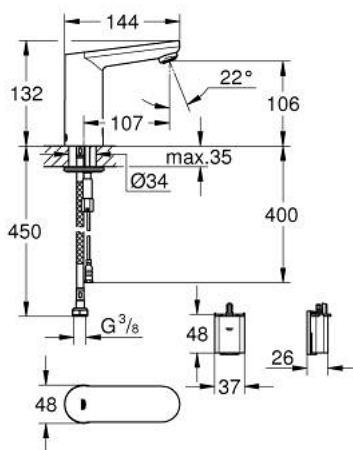

36 439 000 EUROSMART COSMOPOLITAN E INFRA-RED ELECTRONIC BASIN TAP 1/2" WITHOUT MIXING DEVICE

PRODUCT DESCRIPTION

- Colour: chrome
- with infrared sensor for bi-directional communication for monitoring, configuration and servicing
- for cold or premixed water
- 6 V lithium battery, type CR-P2
- battery lifetime: approx. 7 years (150 actuations a day)
- GROHE LongLife finish
- mousseur 5.7 l/min
- flexible connection hose
- dirt strainer
- with integrated solenoid valve
- external battery
- rapid installation system
- multistage battery status display
- 7 pre-set programs:
 - auto flush
 - thermal disinfection
 - cleaning mode
- additional functions and precise settings by remote control 36 407
- CE approved
- noise classification I in accordance with DIN 4109
- type of protection faucet IP 59K
- min. recommended pressure 1.0 bar

36 439 000 EUROSMART COSMOPOLITAN E INFRA-RED ELECTRONIC BASIN TAP 1/2" WITHOUT MIXING DEVICE

SPARE PARTS, junij 2016 – now

- 1: Pop-up rod (Spare part-nr. 46739000)
 - 2: Mousseur (Spare part-nr. 48159000)
 - 3: Solenoid valve (Spare part-nr. 42479000)
 - 4: Mounting set (Spare part-nr. 42400000)
 - 5: Filter (Spare part-nr. 4241300M)
 - 6: Battery housing (Spare part-nr. 42393000)
 - 6.1: Battery (Spare part-nr. 42886000)
 - 7: Mousseur (Spare part-nr. 36133000)*
 - 8: Remote control (Spare part-nr. 36407001)*
 - 9: Escutcheon (Spare part-nr. 36370000)*
 - 10: Rotation lock (Spare part-nr. 36276000)*
 - 11: Mounting wrench (Spare part-nr. 19017000)*
- * Optional accessories