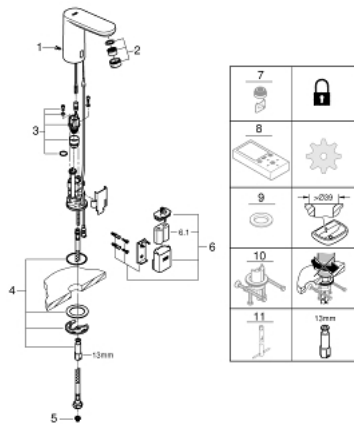

36 439 000 EUROSMART COSMOPOLITAN E INFRA-RED ELECTRONIC BASIN TAP 1/2" WITHOUT MIXING DEVICE

PRODUCT DESCRIPTION

- Colour: chrome
- with infrared sensor for bi-directional communication for monitoring, configuration and servicing
- for cold or premixed water
- 6 V lithium battery, type CR-P2
- battery lifetime: approx. 7 years (150 actuations a day)
- GROHE LongLife finish
- mousseur 5.7 l/min
- flexible connection hose
- dirt strainer
- with integrated solenoid valve
- external battery
- rapid installation system
- multistage battery status display
- 7 pre-set programs:
 - auto flush
 - thermal disinfection
 - cleaning mode
- additional functions and precise settings by remote control 36 407
- CE approved
- noise classification I in accordance with DIN 4109
- type of protection faucet IP 59K
- min. recommended pressure 1.0 bar

36 439 000 EUROSMART COSMOPOLITAN E INFRA-RED ELECTRONIC BASIN TAP 1/2" WITHOUT MIXING DEVICE

SPARE PARTS, junij 2016 – now

- 1: Pop-up rod (Spare part-nr. 46739000)
 - 2: Mousseur (Spare part-nr. 48159000)
 - 3: Solenoid valve (Spare part-nr. 42479000)
 - 4: Mounting set (Spare part-nr. 42400000)
 - 5: Filter (Spare part-nr. 4241300M)
 - 6: Battery housing (Spare part-nr. 42393000)
 - 6.1: Battery (Spare part-nr. 42886000)
 - 7: Mousseur (Spare part-nr. 36133000)*
 - 8: Remote control (Spare part-nr. 36407001)*
 - 9: Escutcheon (Spare part-nr. 36370000)*
 - 10: Rotation lock (Spare part-nr. 36276000)*
 - 11: Mounting wrench (Spare part-nr. 19017000)*
- * Optional accessories